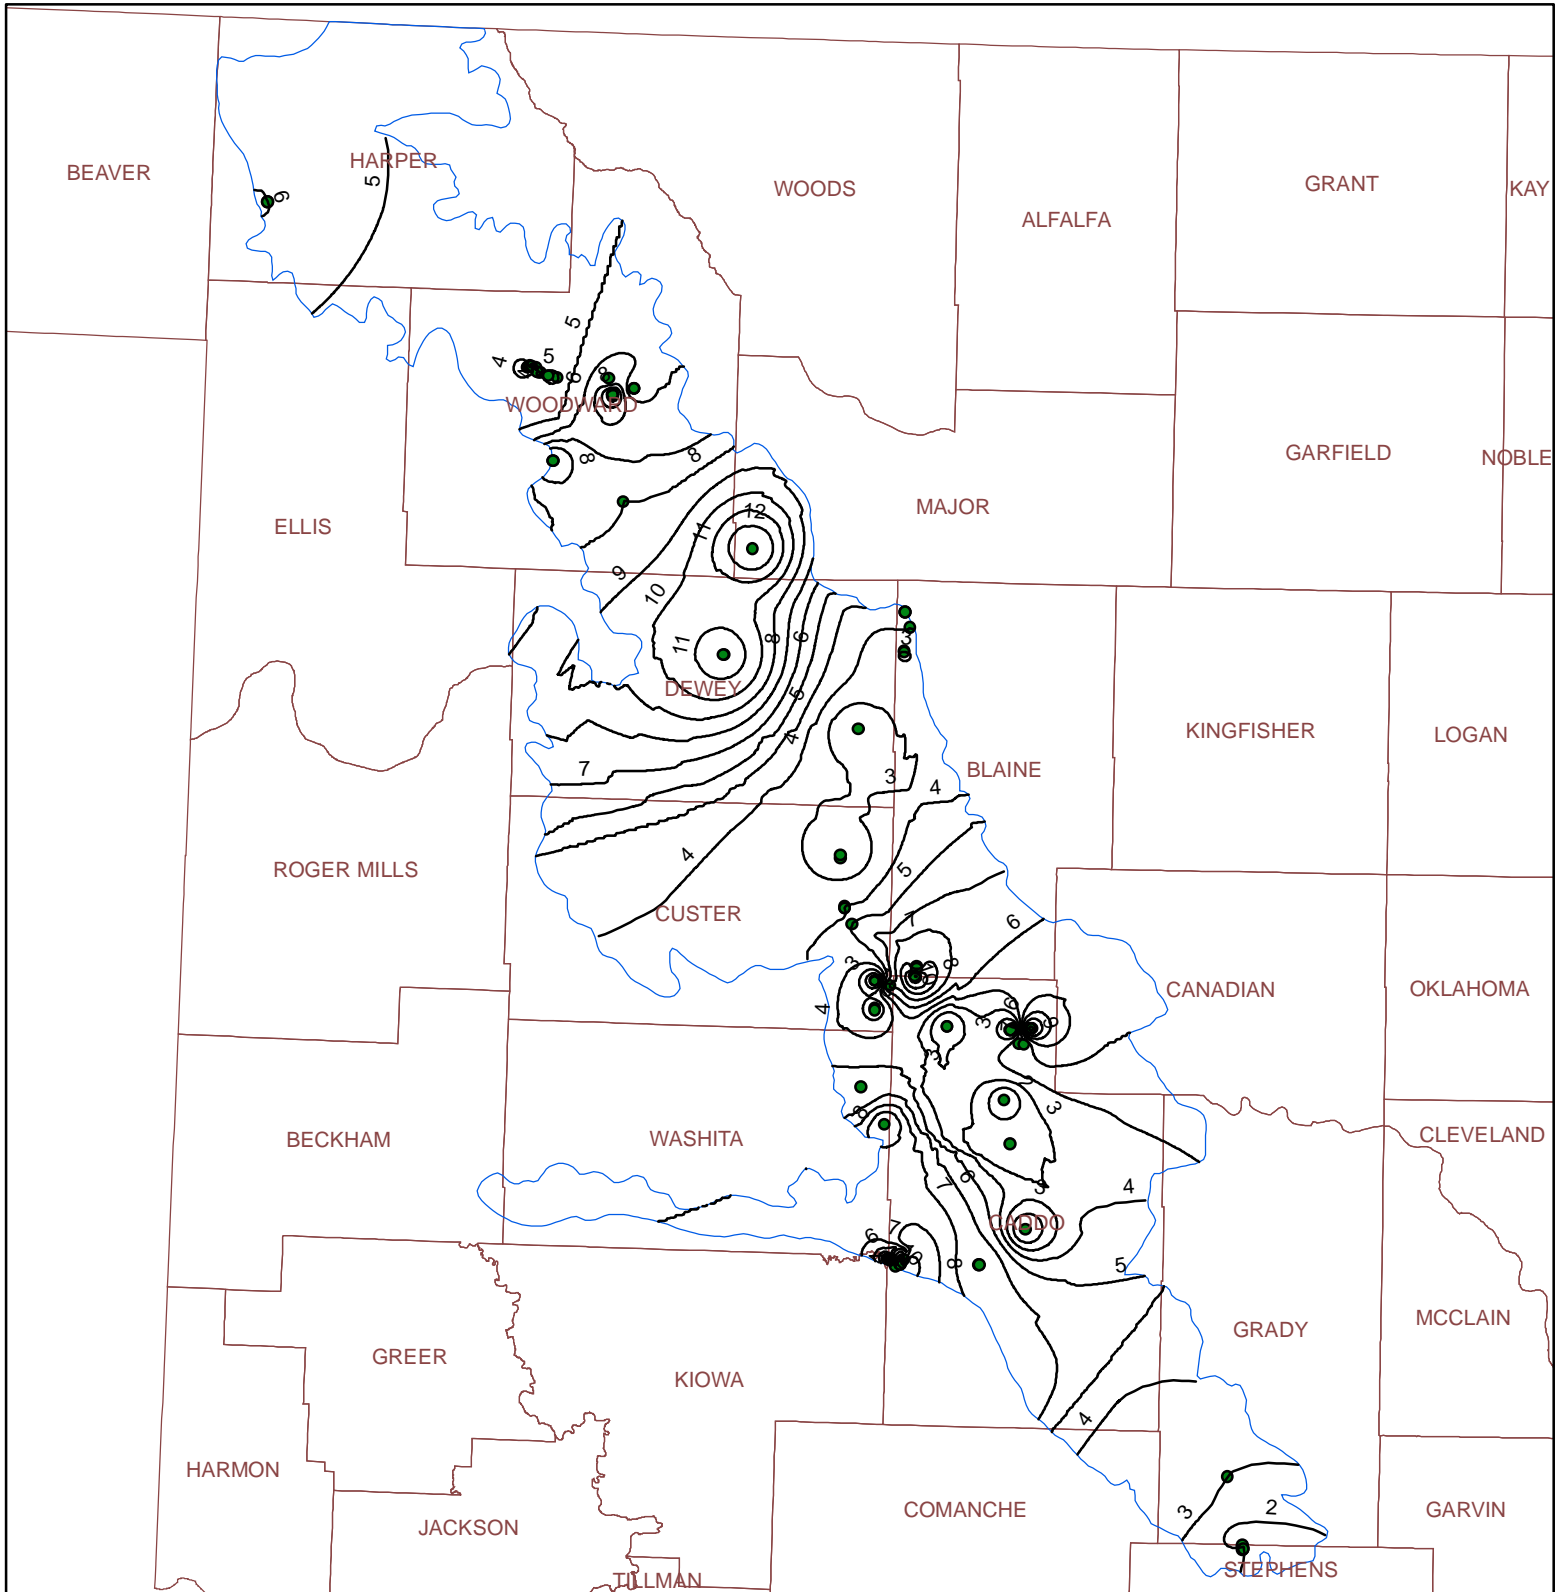

# Rush Springs Nitrate as Nitrogen Contour Map

## Legend

- Rush Springs N Contours
- Rush Springs Wells
- ▭ Rush Springs Boundary
- ▭ County

ArcMap generated 1 mg/L contours