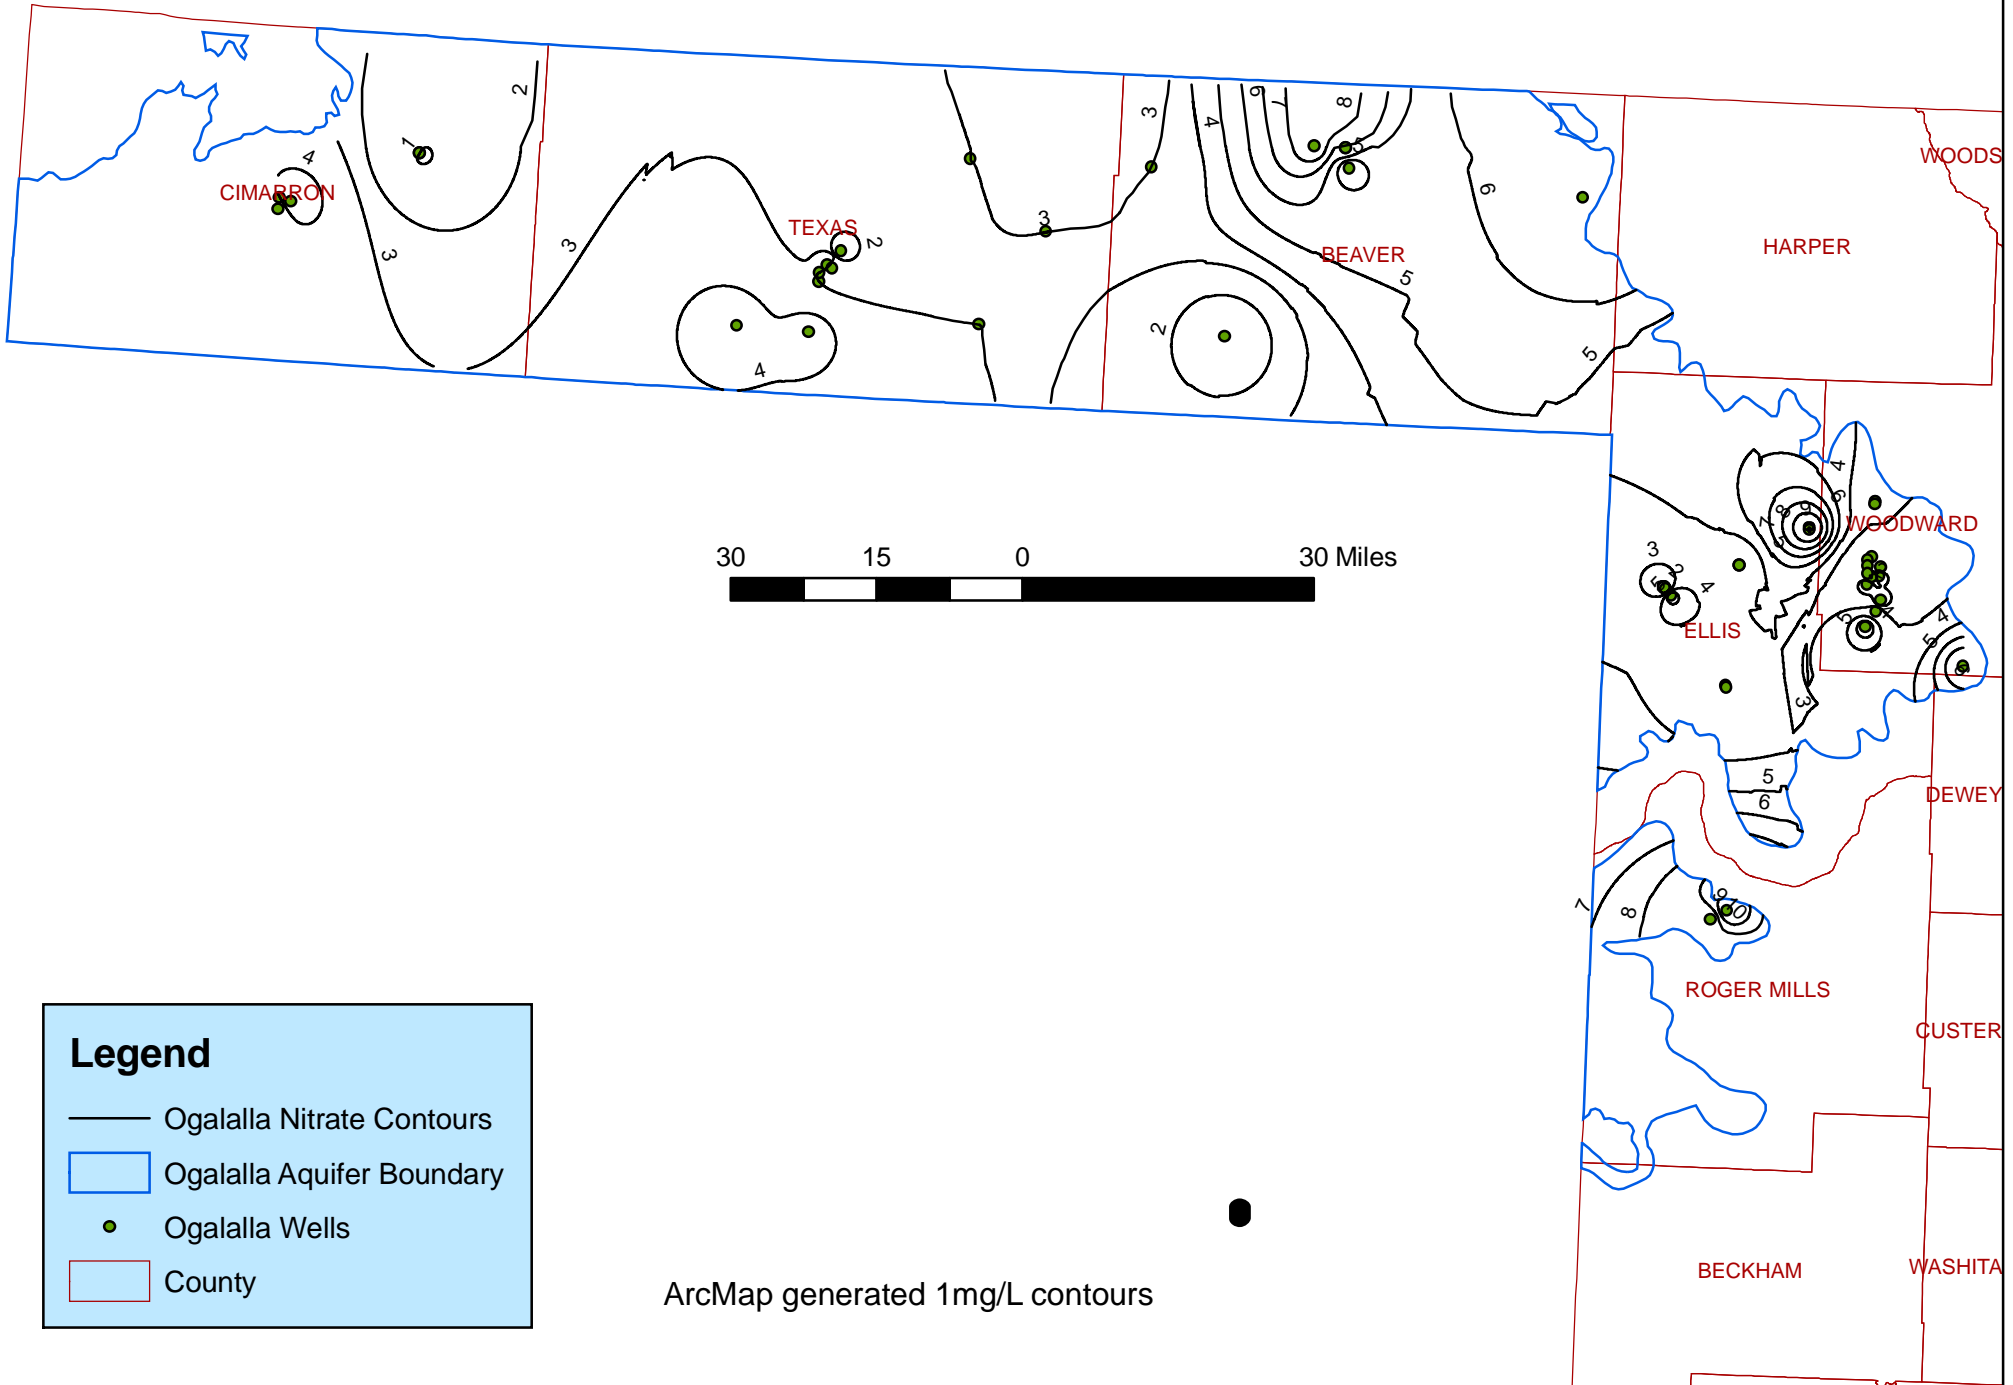

Ogalalla Nitrate Contour Map

Legend

- Ogalalla Nitrate Contours
- ▭ Ogalalla Aquifer Boundary
- Ogalalla Wells
- ▭ County

ArcMap generated 1mg/L contours