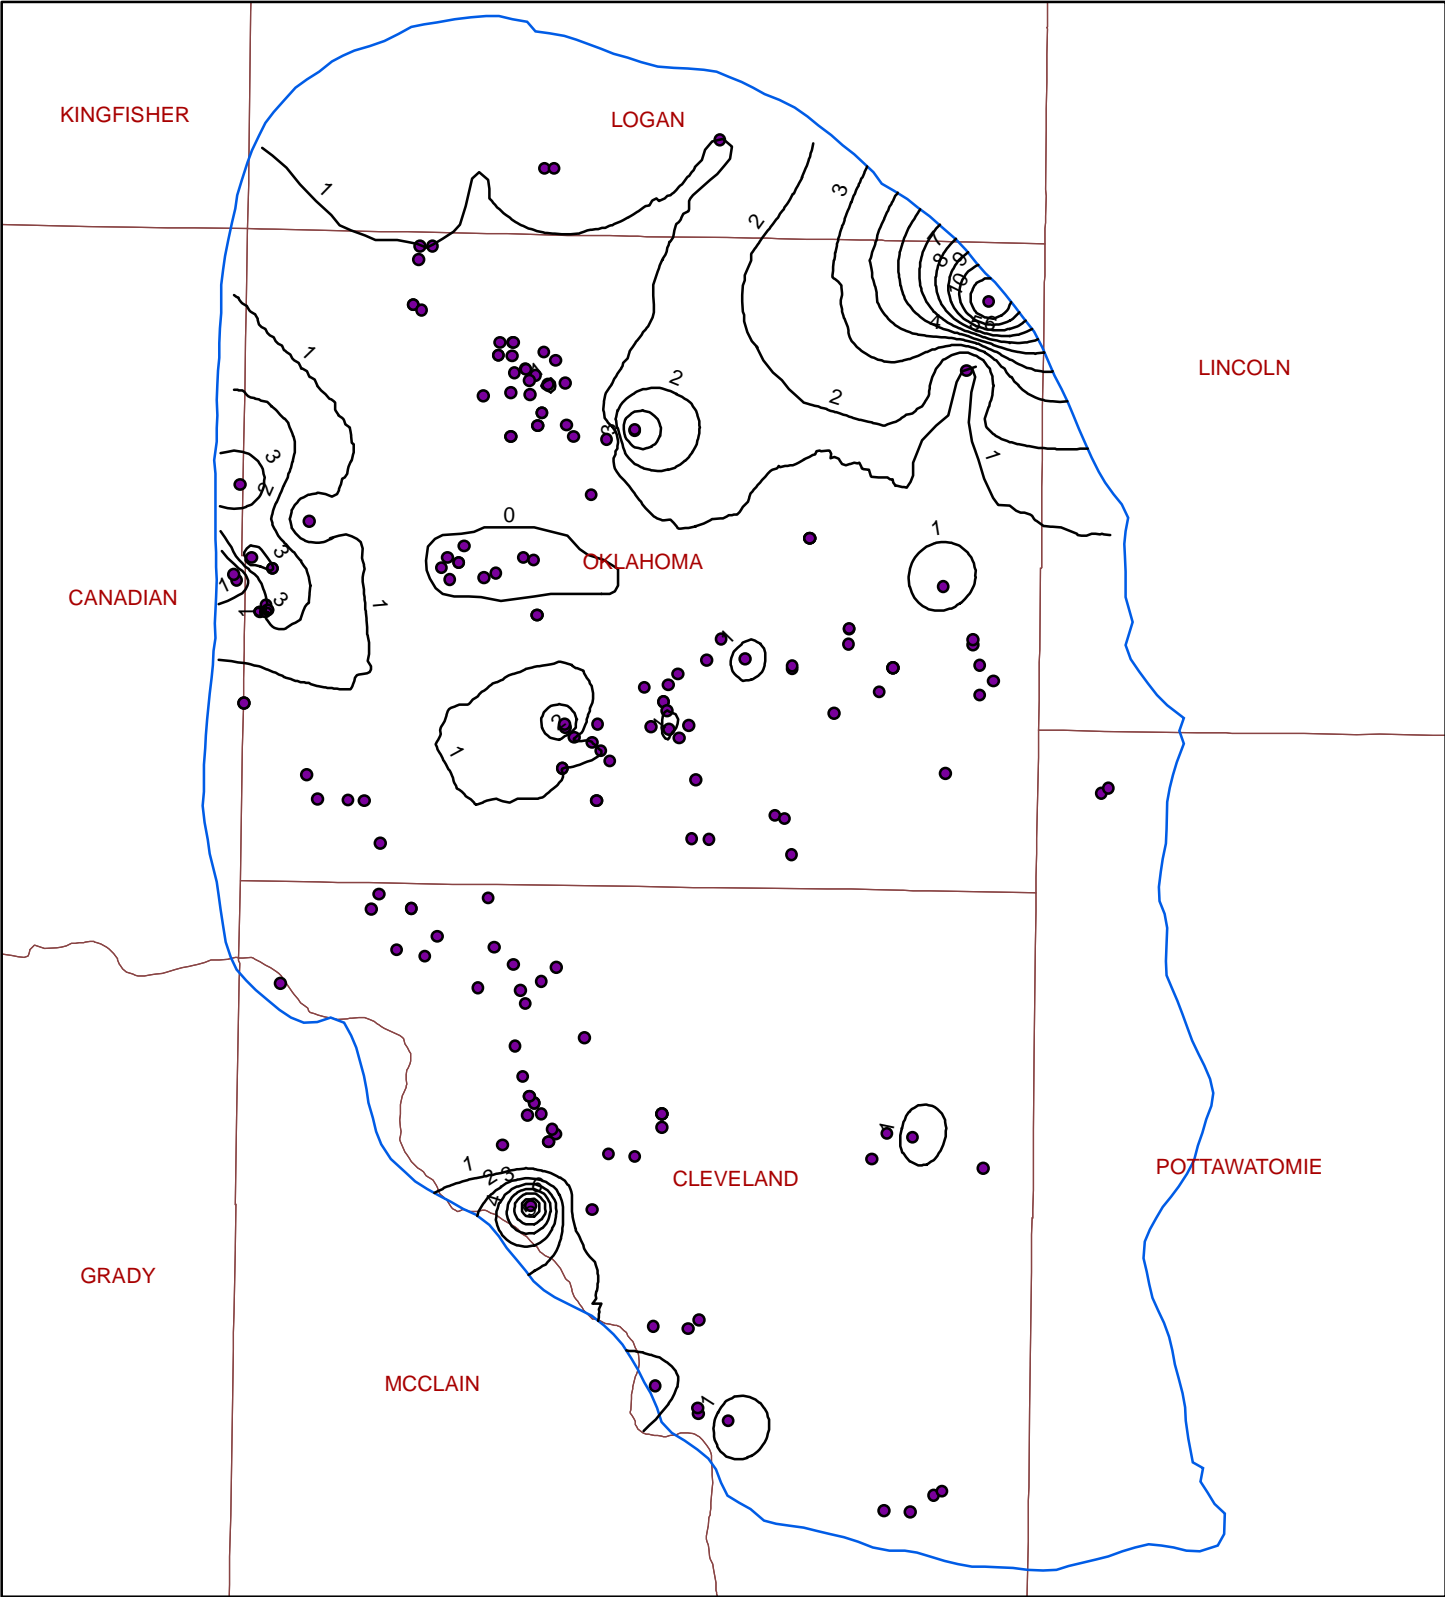

Garber-Wellington Nitrate Contour Map

Legend

- Garber-Wellington Nitrate Contours
- Garber-Wellington Wells
- Garber-Wellington Boundary
- County

ArcMap generated 1 mg/L contours