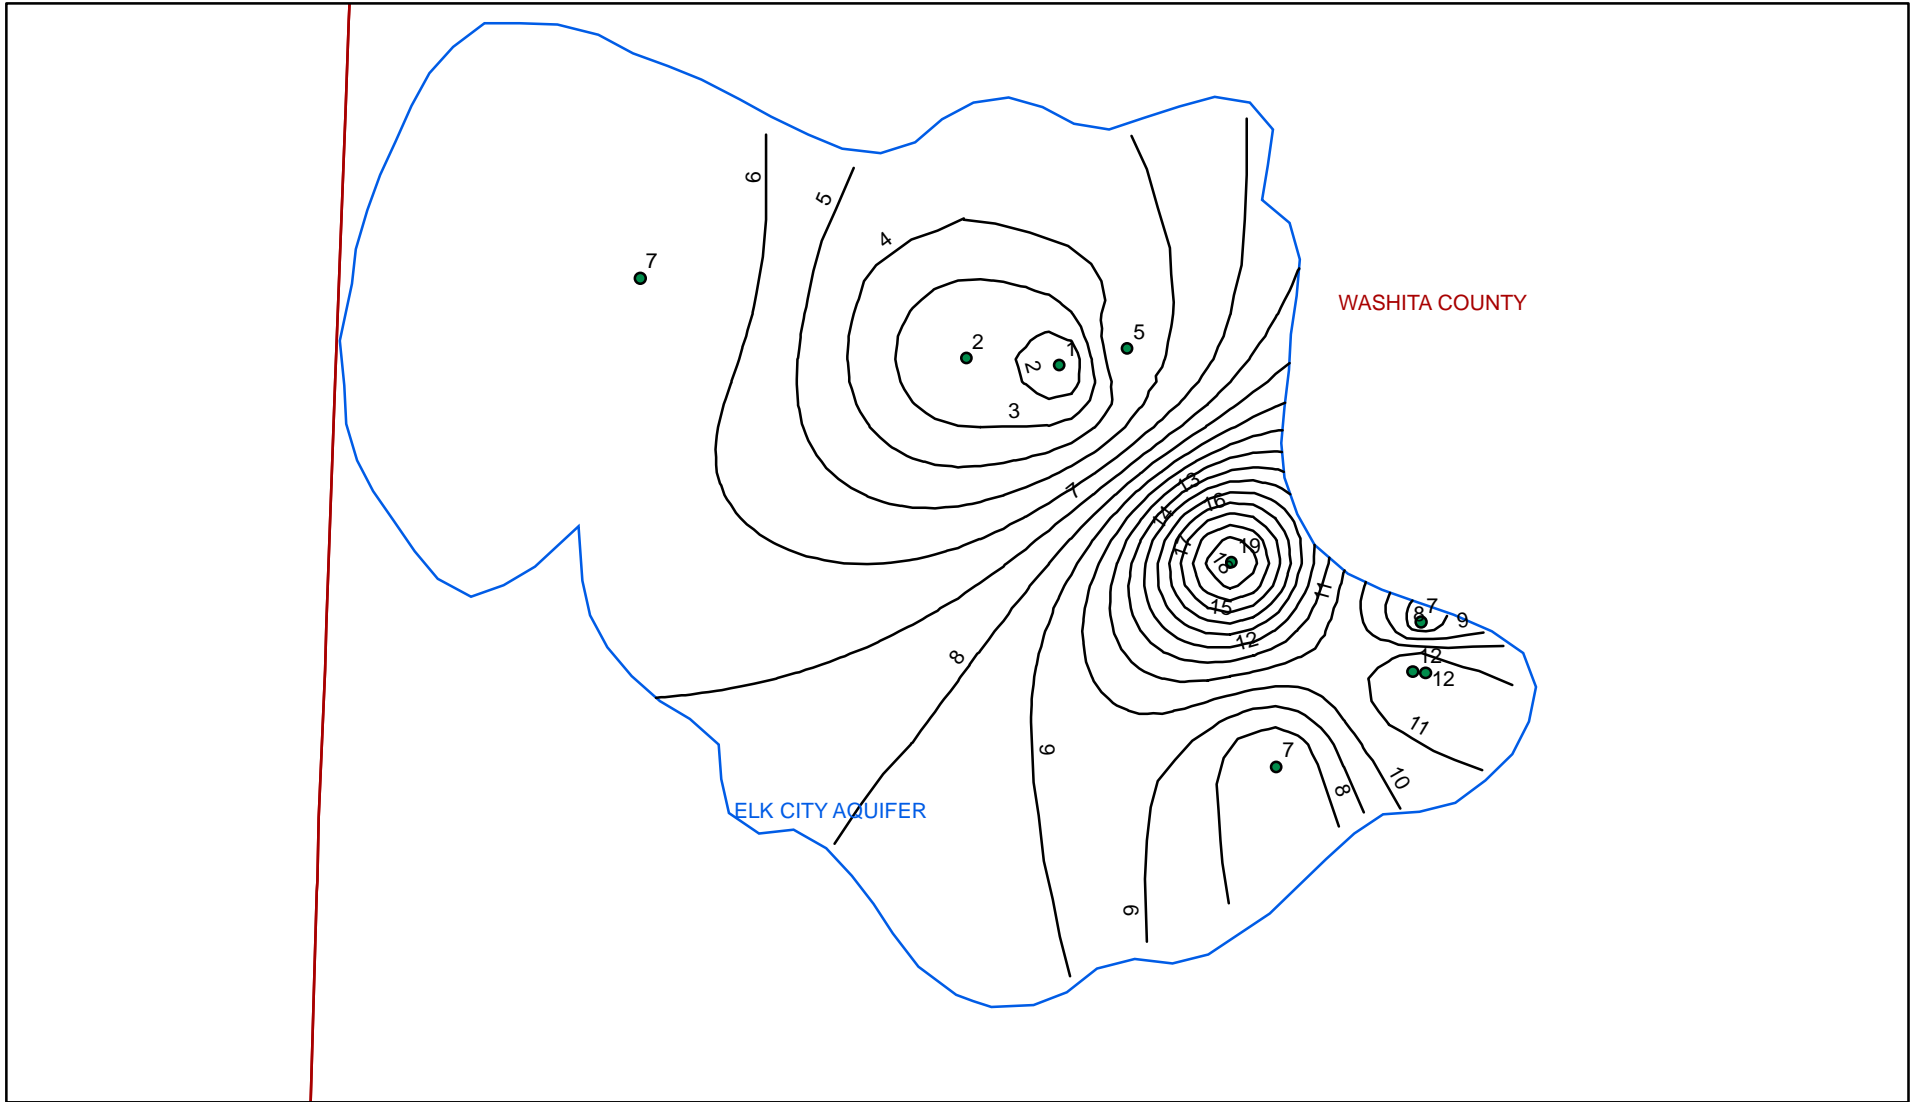

Elk City Aquifer Nitrate Contour Map

Legend

- Elk City Nitrate Contours
- Elk City Wells
- Elk City Boundary
- county

ArcMap generated 1 mg/L contours