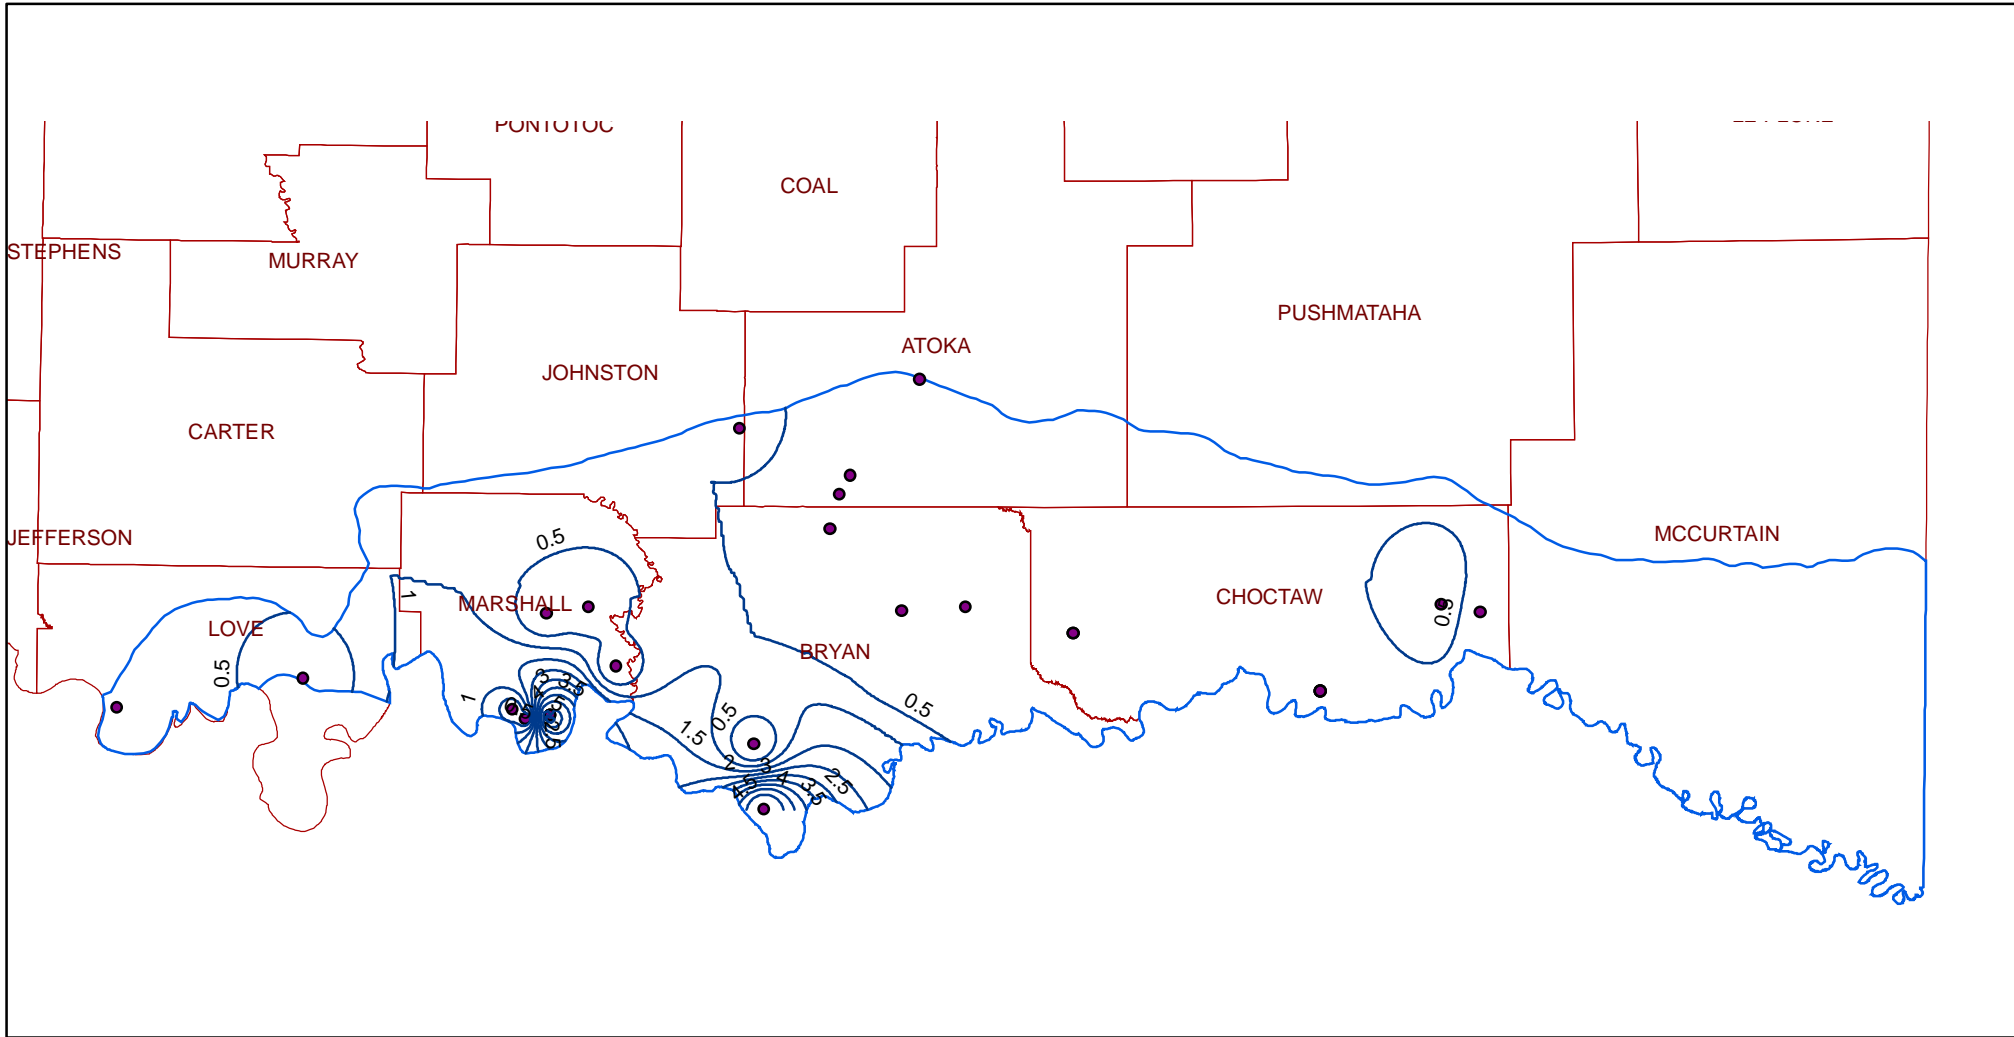

Antlers Aquifer Nitrate Contour Map

30 15 0 30 Miles

Legend

- Antlers Nitrate Contour
- Antlers_Wells
- Antlers_boundary
- County

ArcMap generated 0.5 mg/L contours