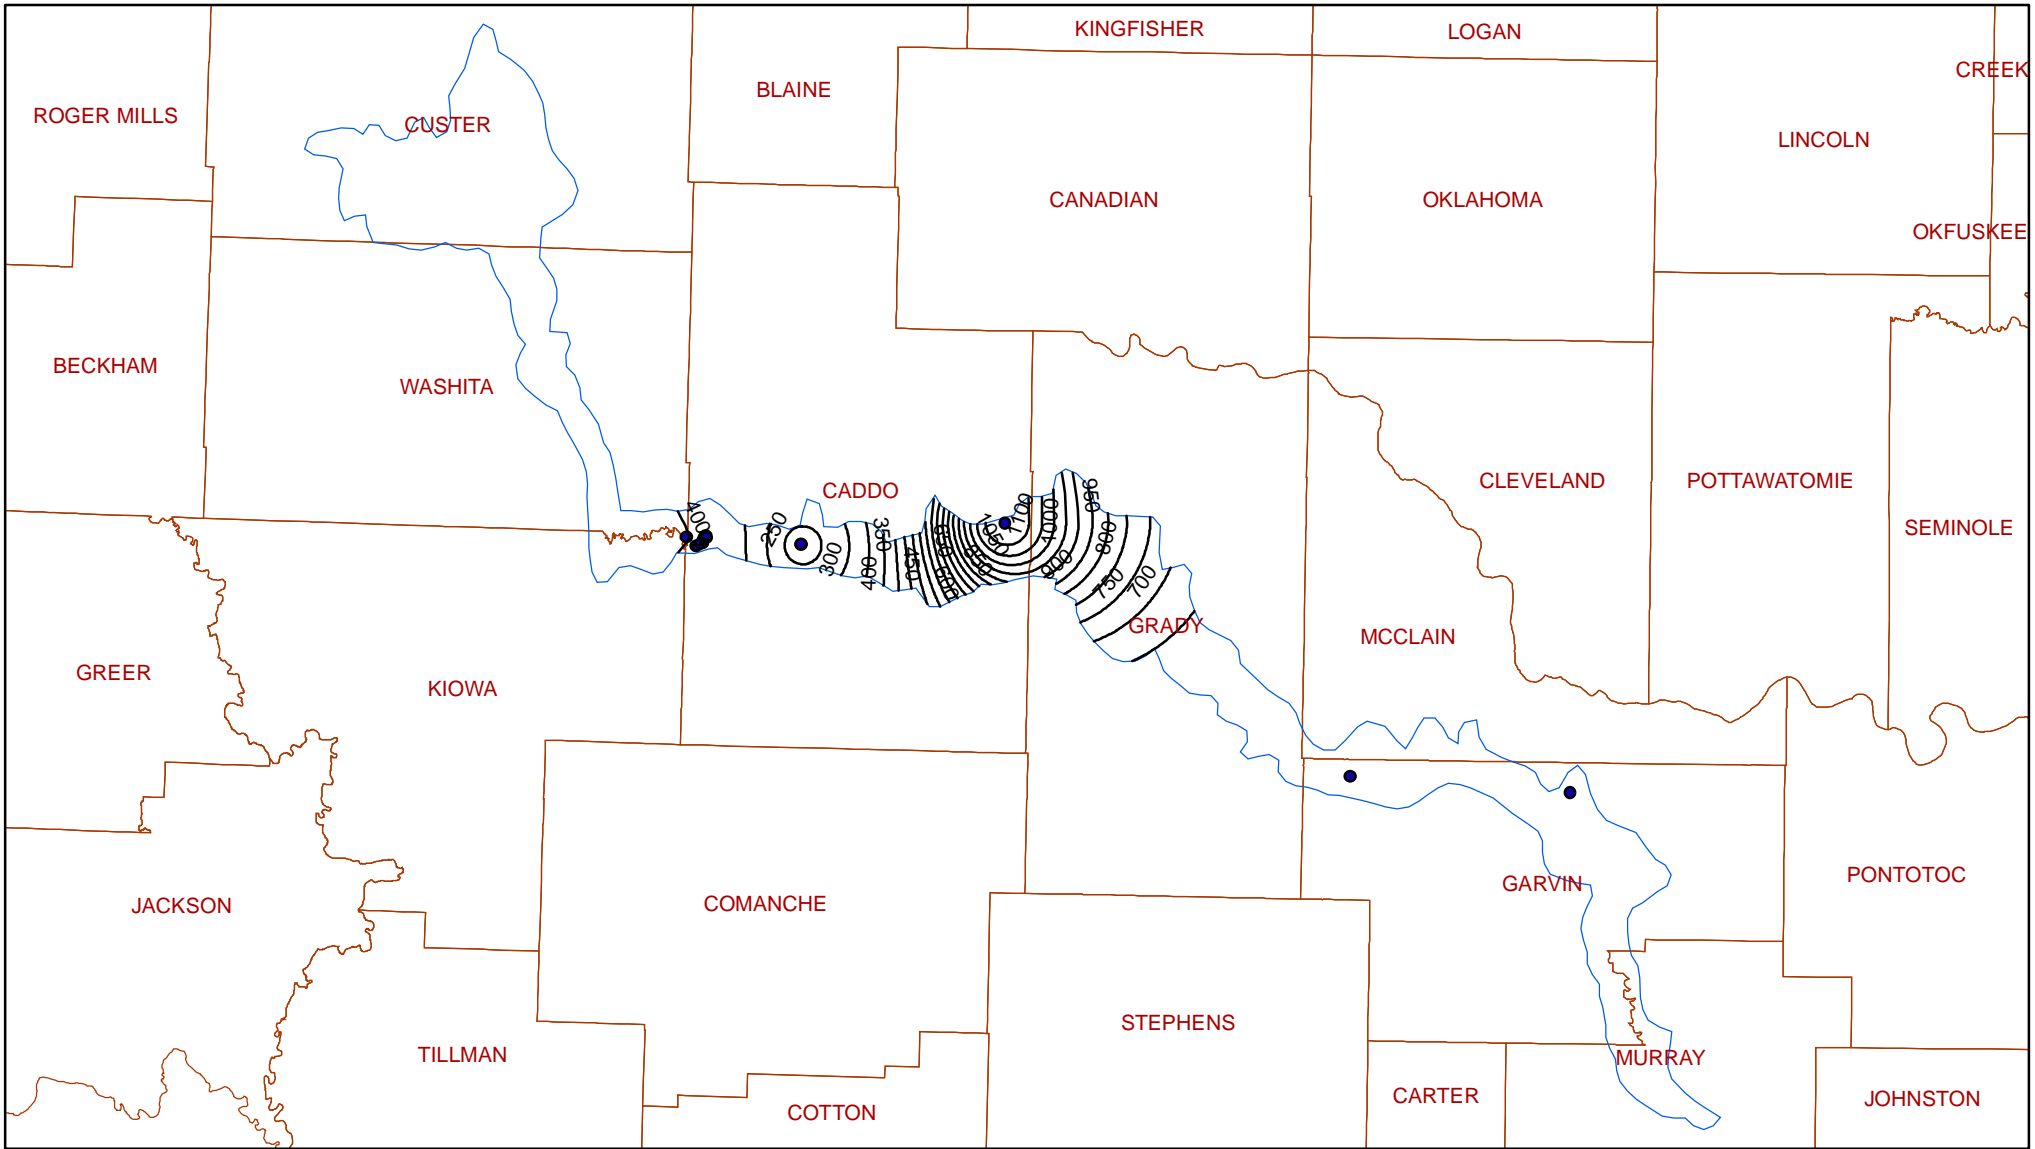

Washita Terrace Total Dissolved Solids Contour Map

Legend

- Washita TDS Contours
- Washita Wells
- Washita Boundary
- County

ArcMap generated 100 mg/L contours