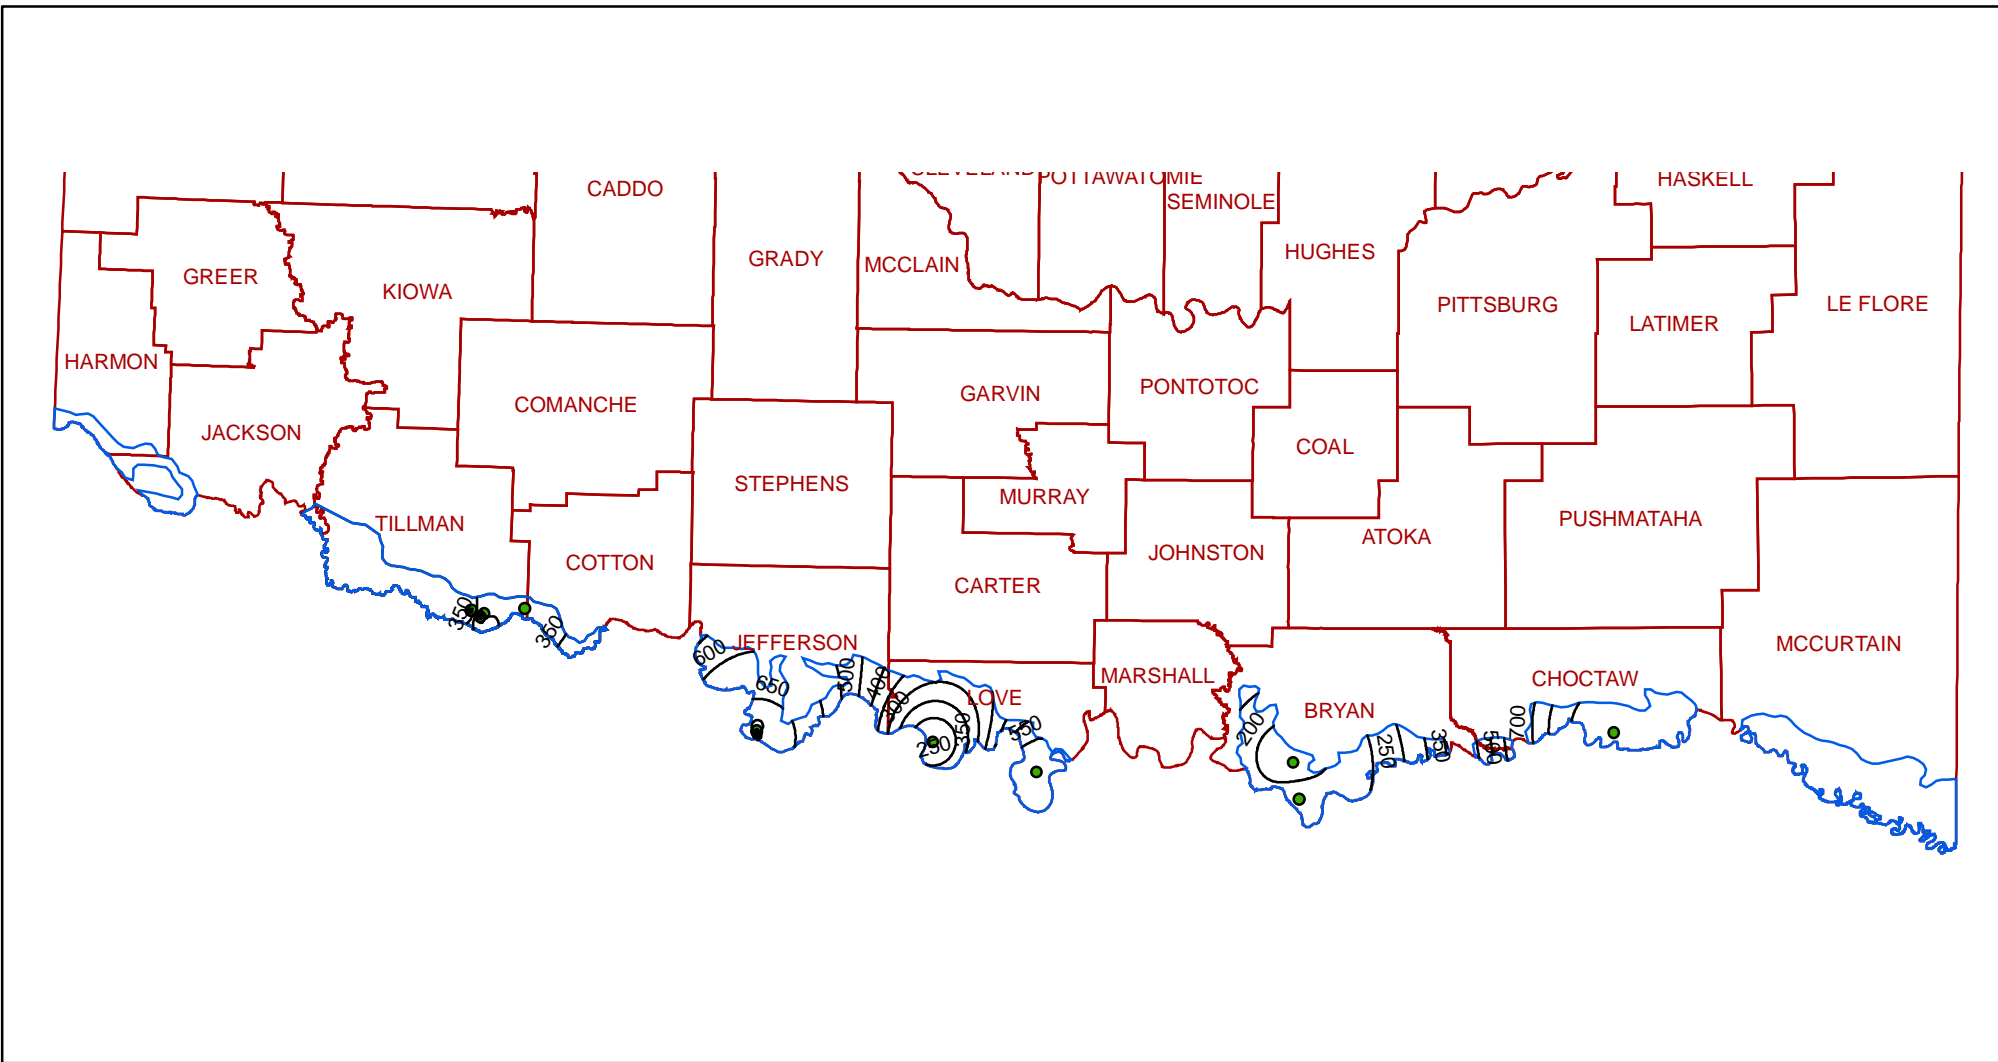

Red River Terrace Aquifer Total Dissolved Solids Contour Map

Legend

- Red TDS Contours
- Red Wells
- ▭ Red Terrace Boundary
- ▭ County

ArcMap 100 mg/L contours