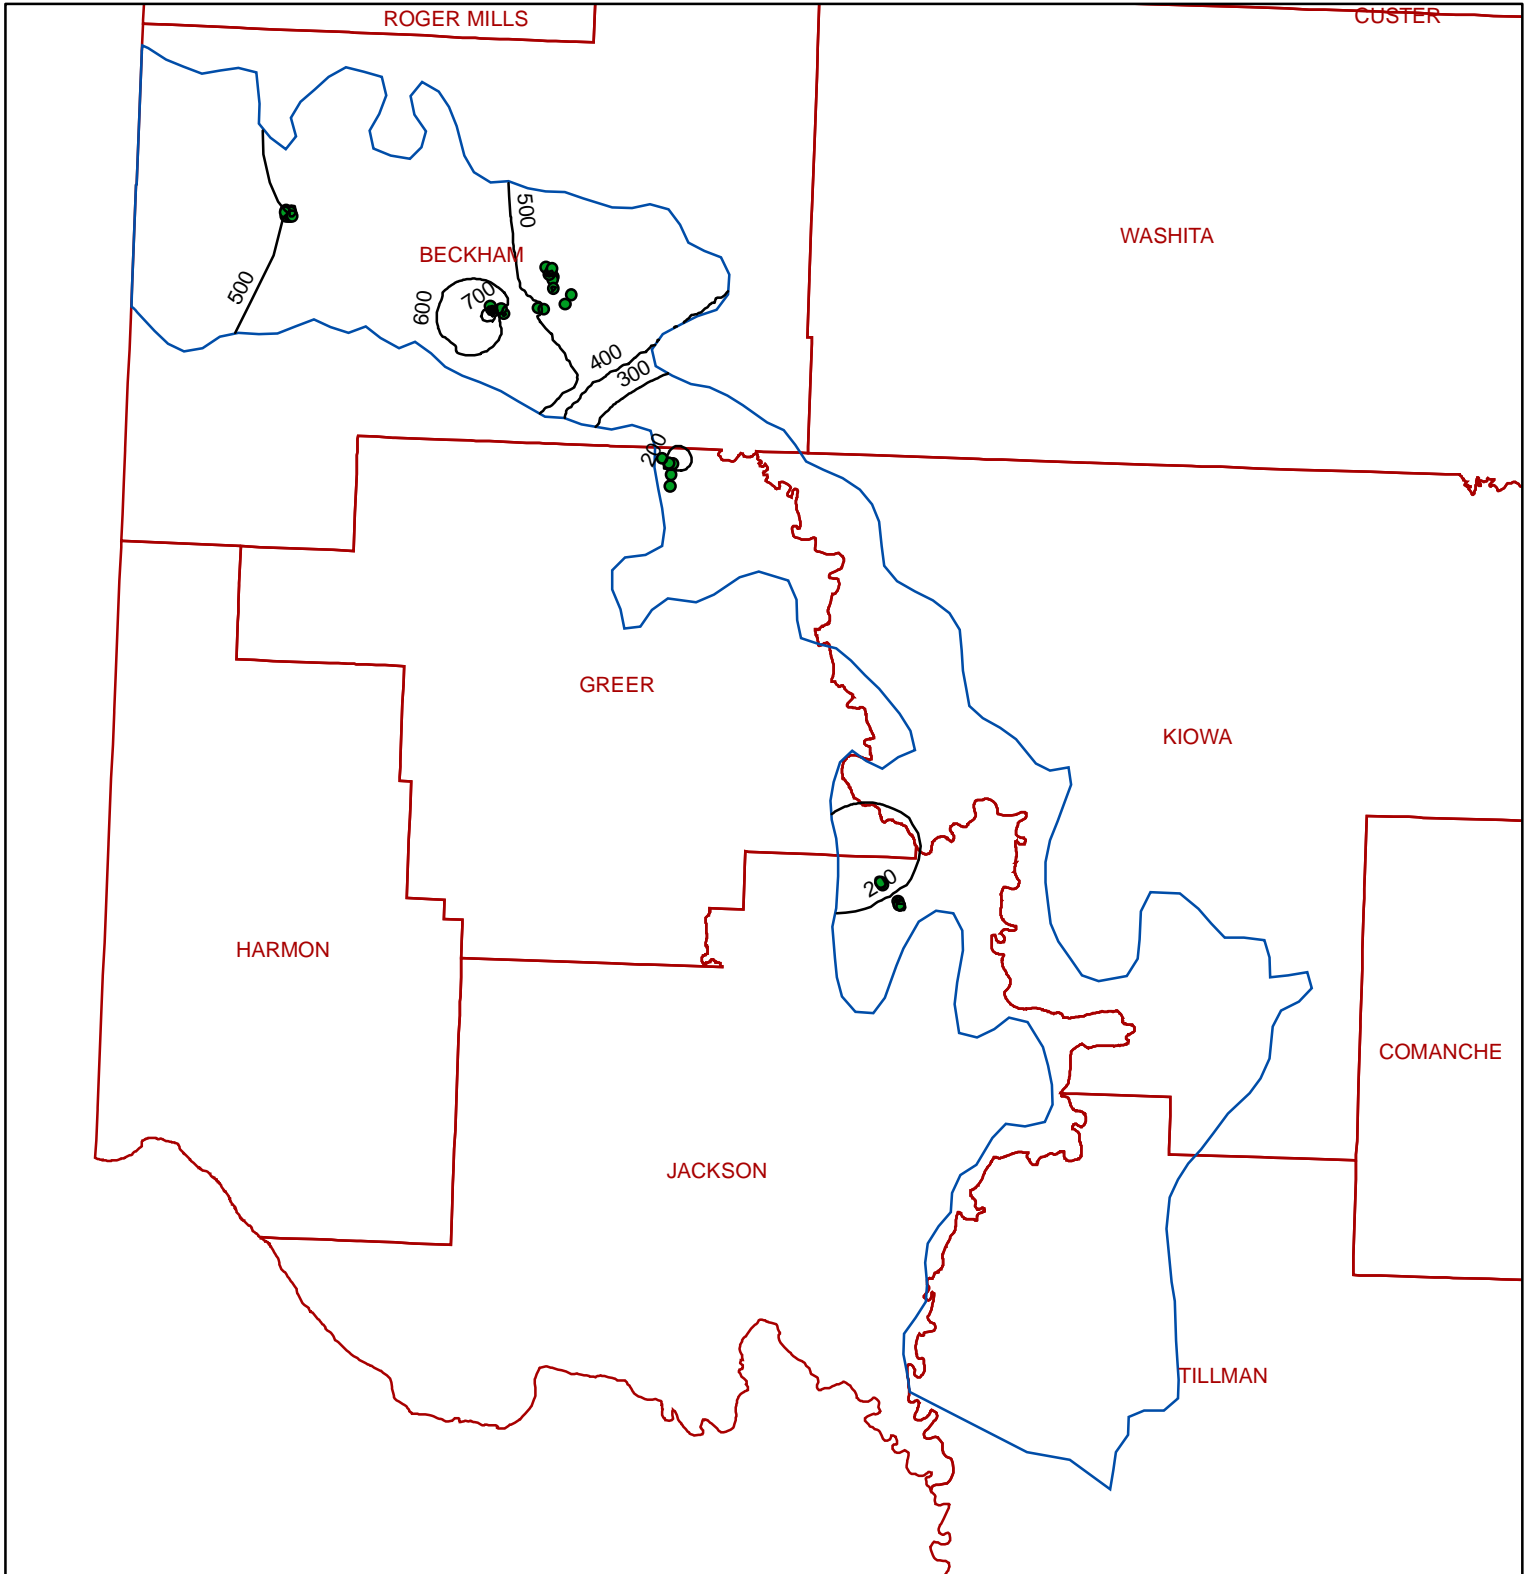

North Fork Red Total Dissolved Solids Contour Map

Legend

- N. Fork Red TDS Contours
- N. Fork Red Wells
- N. Fork Red Boundary
- County

ArcMap generated 100 mg/L contours