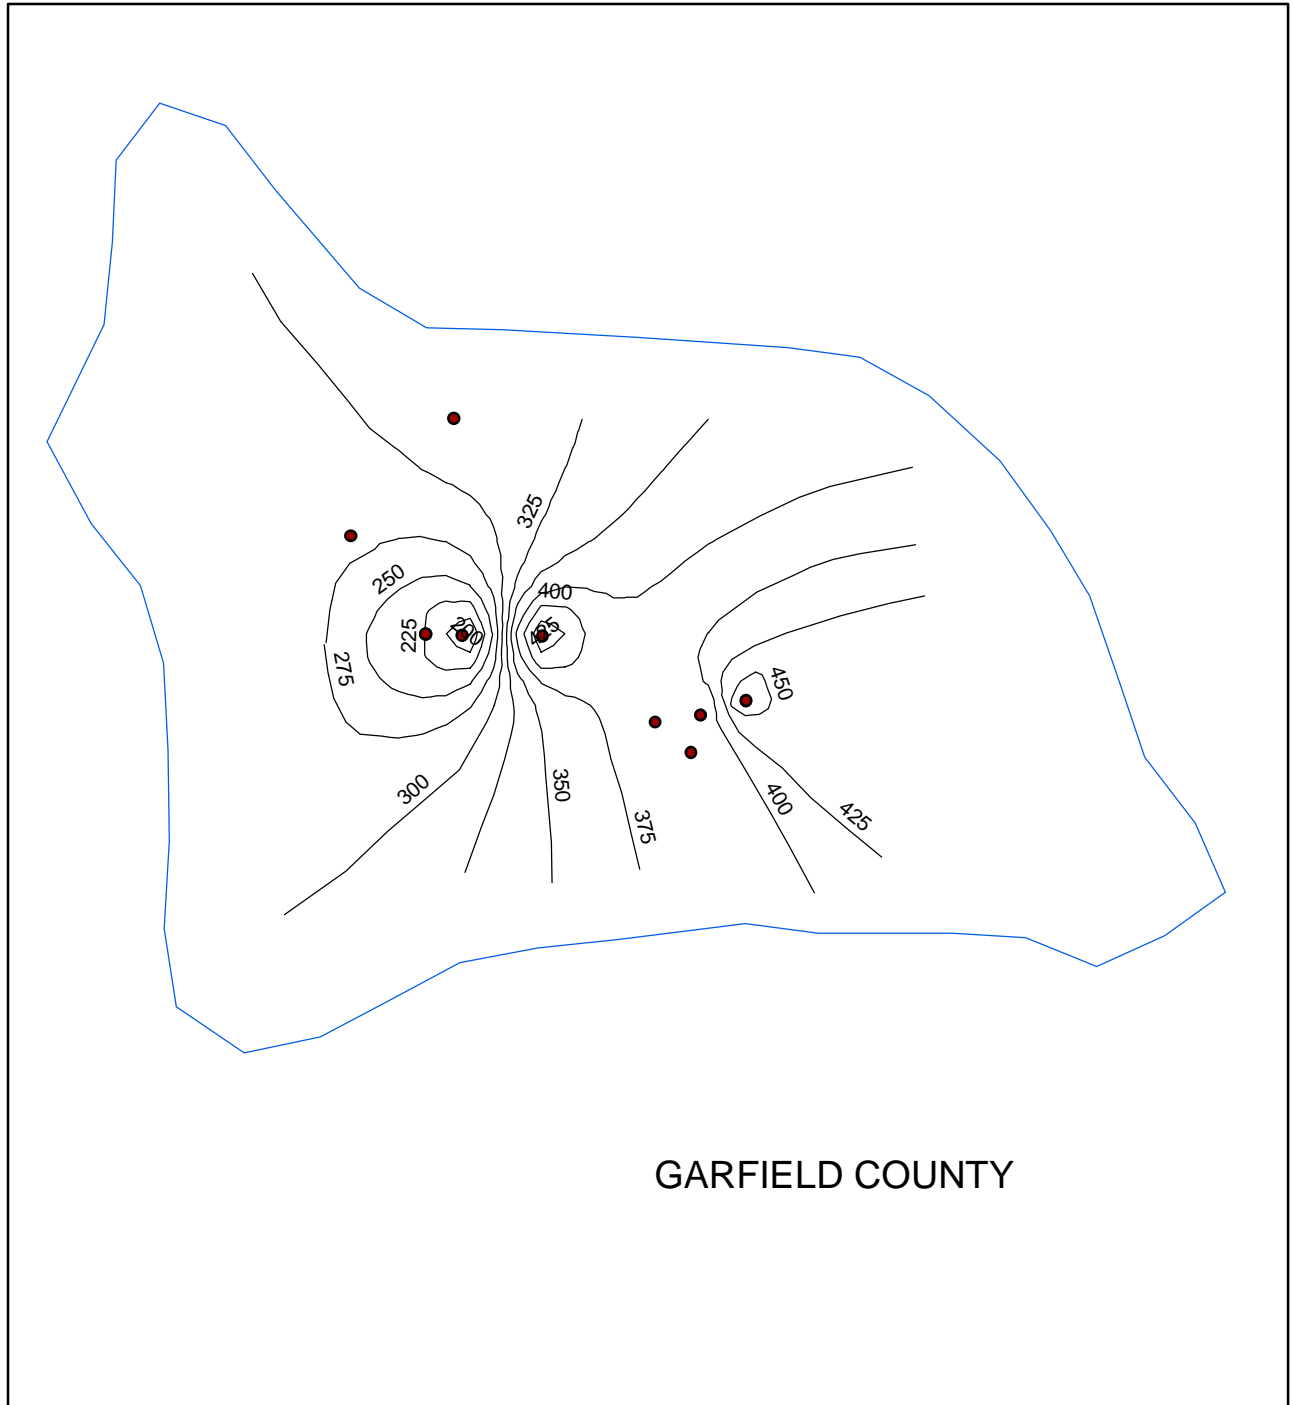

Enid Terrace Total Dissolved Solid Map

Legend

- Enid Terrace Wells
- Enid TDS Contours
- Enid Terrace Boundary

ArcMap generated 25 mg/L contours