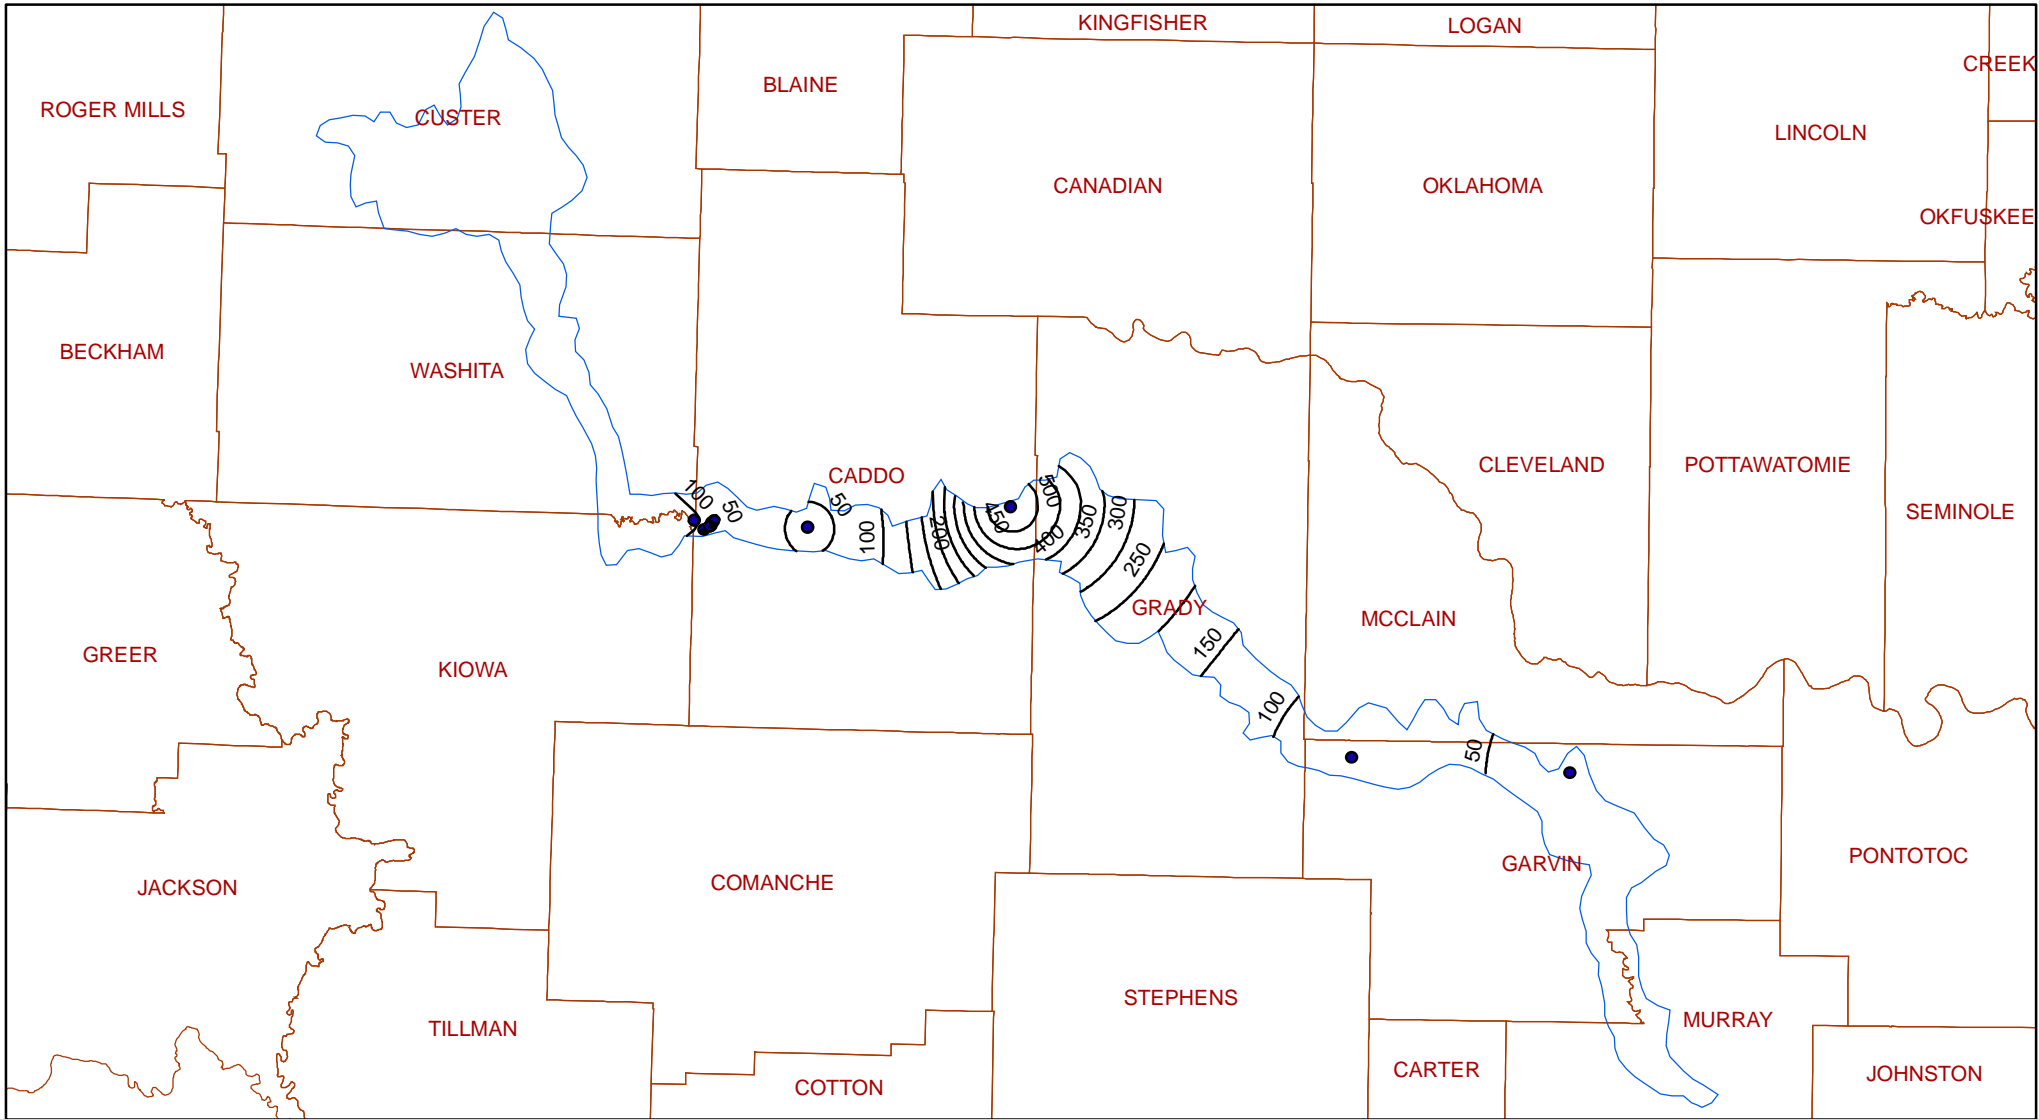

Washita Terrace Sulfate Contour Map

Legend

- Washita SO4 Contours
- Washita Wells
- Washita Boundary
- County

ArcMap generated 50 mg/L contours