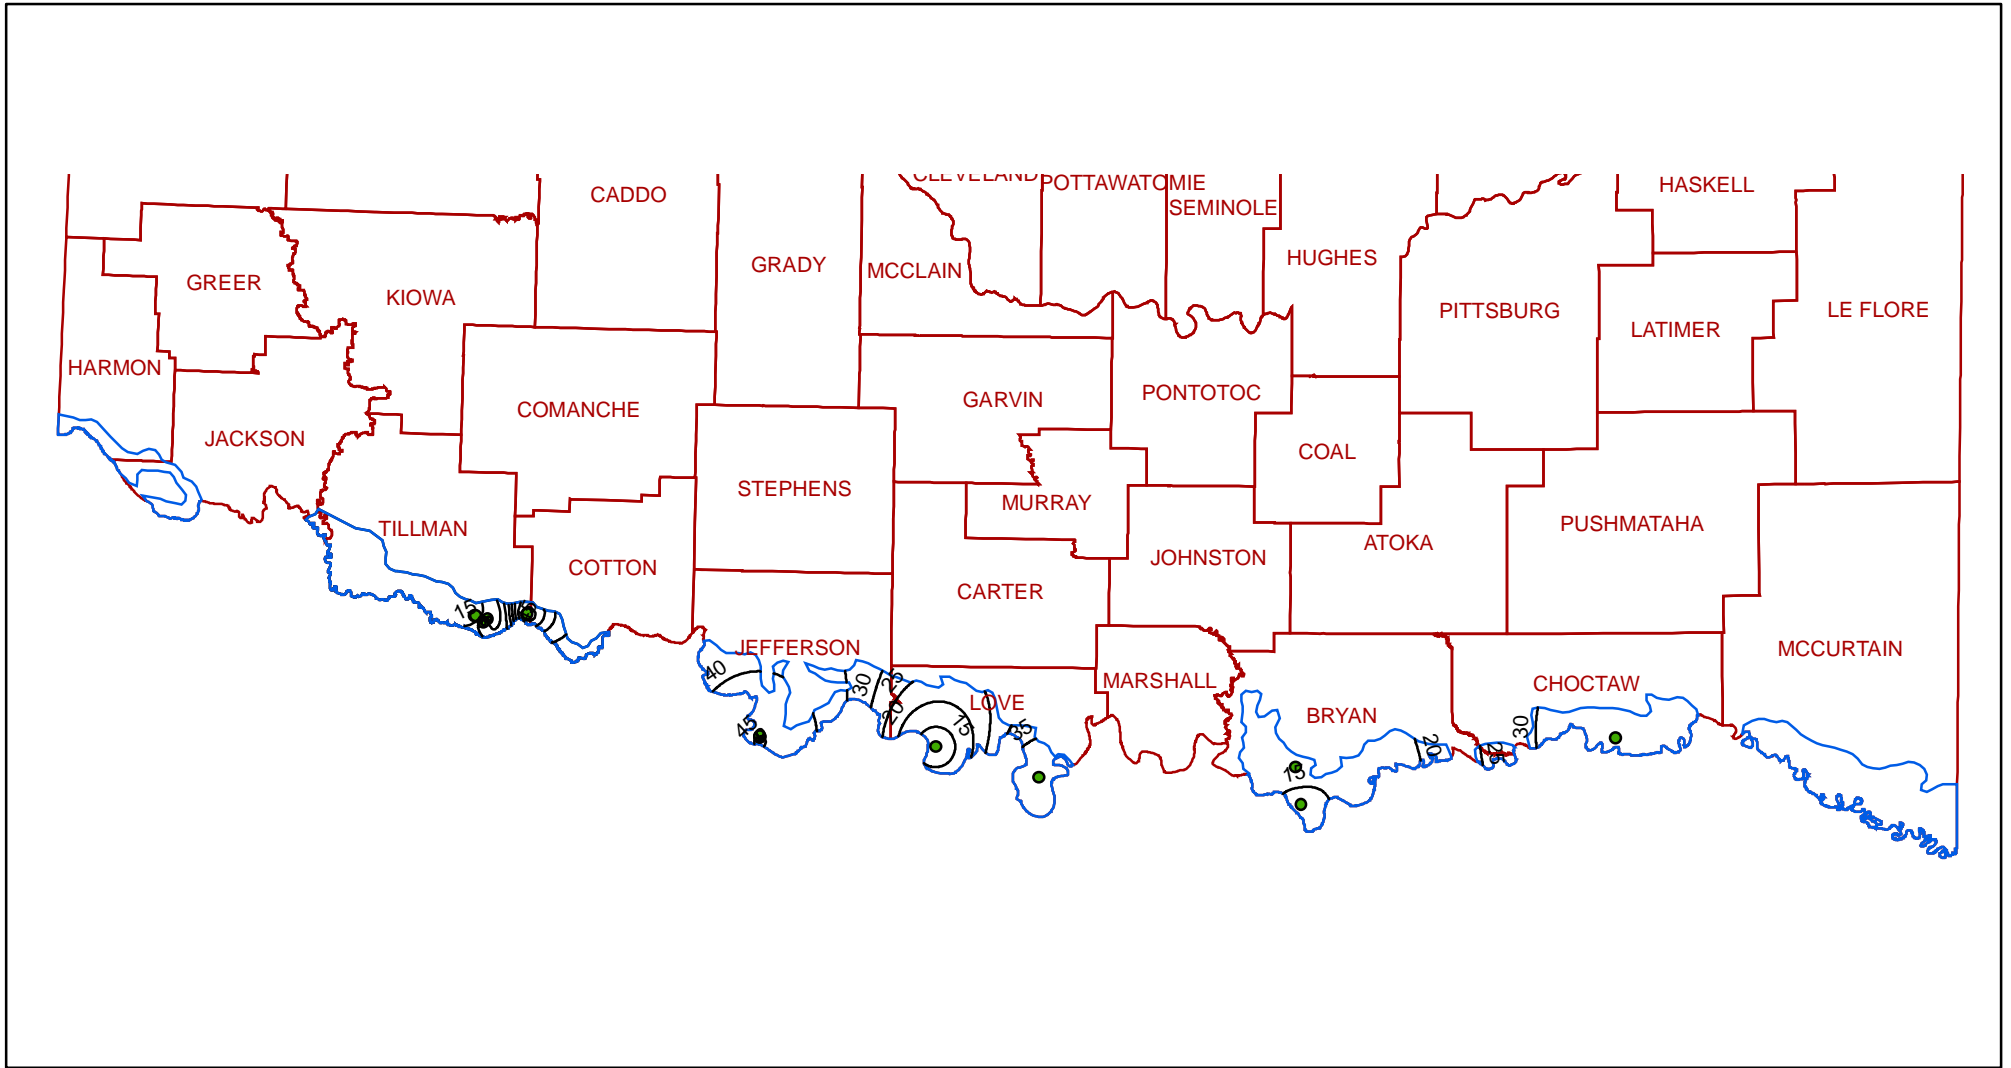

Red River Terrace Sulfate Contour Map

Legend

- Red River Sulfate Contours
- Red Wells
- ▭ Red River Terrace Boundary
- ▭ County

Arcmap generated 10 mg/L contours