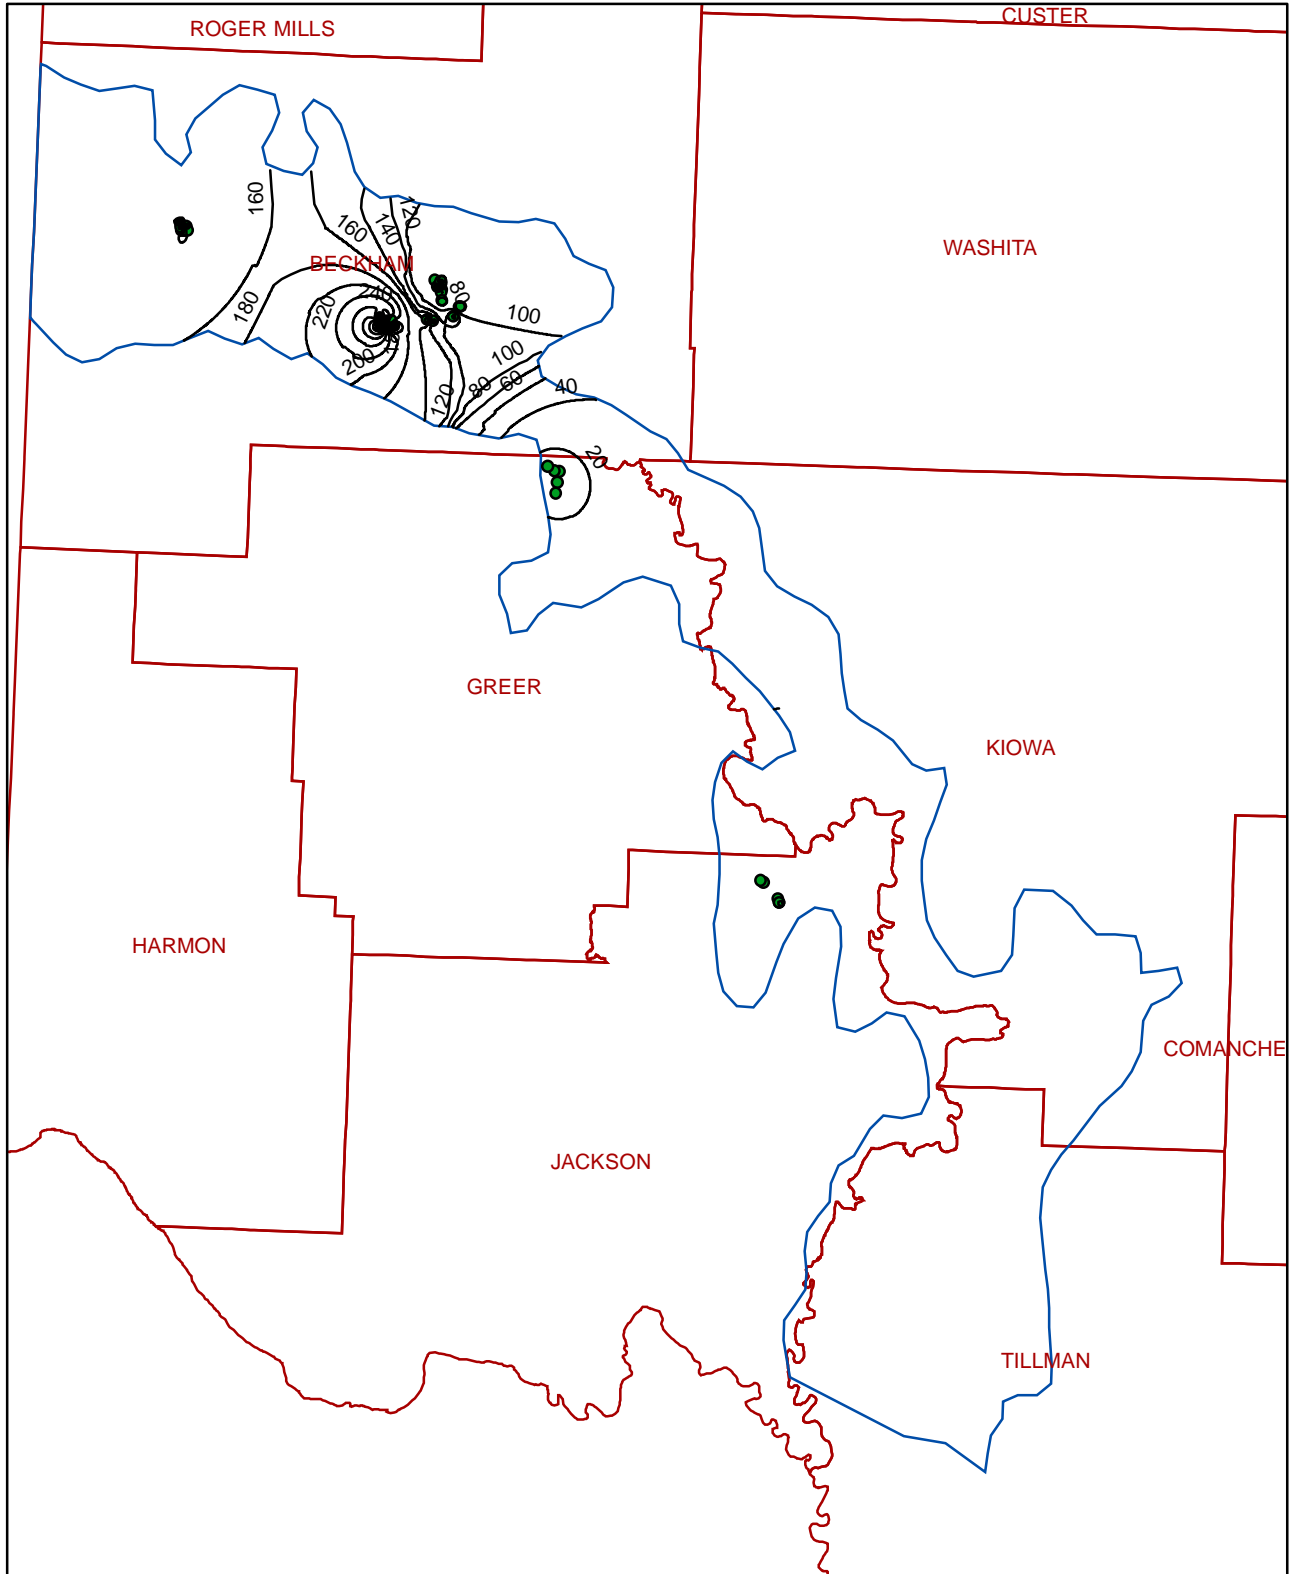

# North Fork Red Sulfate Contour Map

## Legend

- Sulfate Contours
- N. Fork Red Wells
- ▭ N. Fork Red Boundary
- ▭ County

10 5 0 10 Miles

ArcMap generated 20 mg/L contours