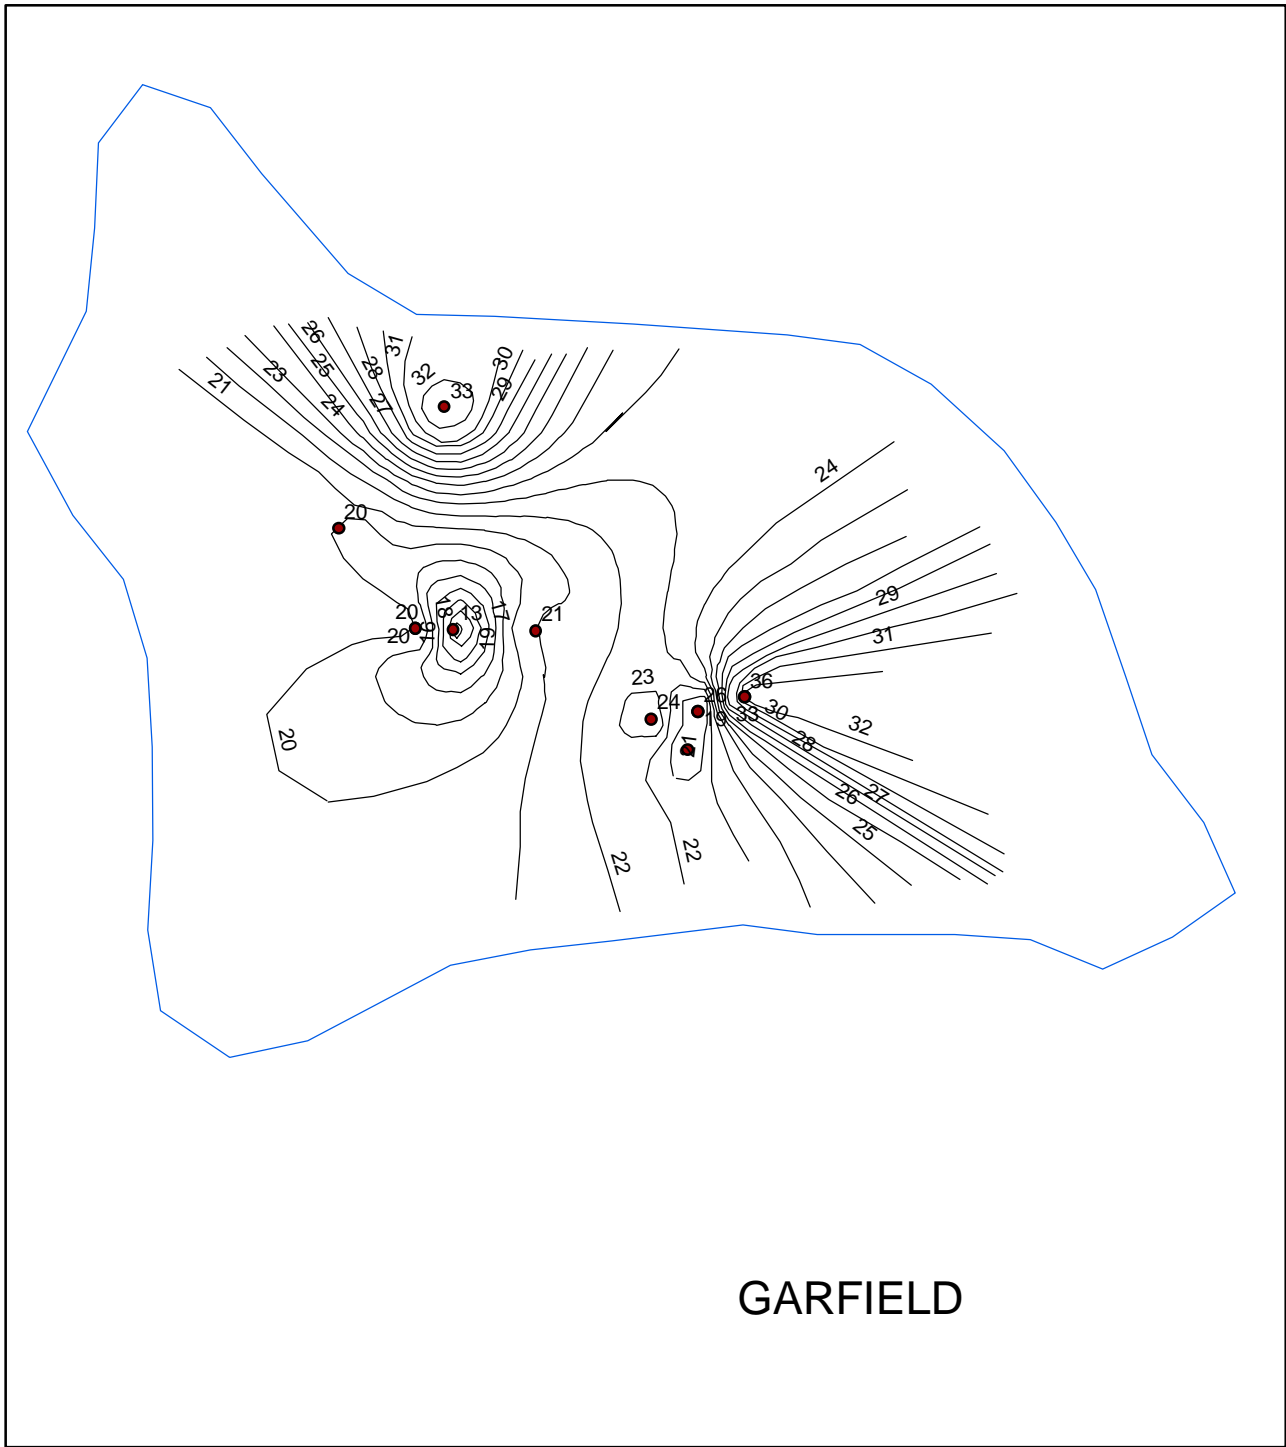

# Enid Terrace Sulfate Contour Map

## Legend

- Enid Terrace Wells
- Enid Terrace SO<sub>4</sub> Contours      ArcMap generated 1 mg/L contours
- Enid Terrace Boundary
- County