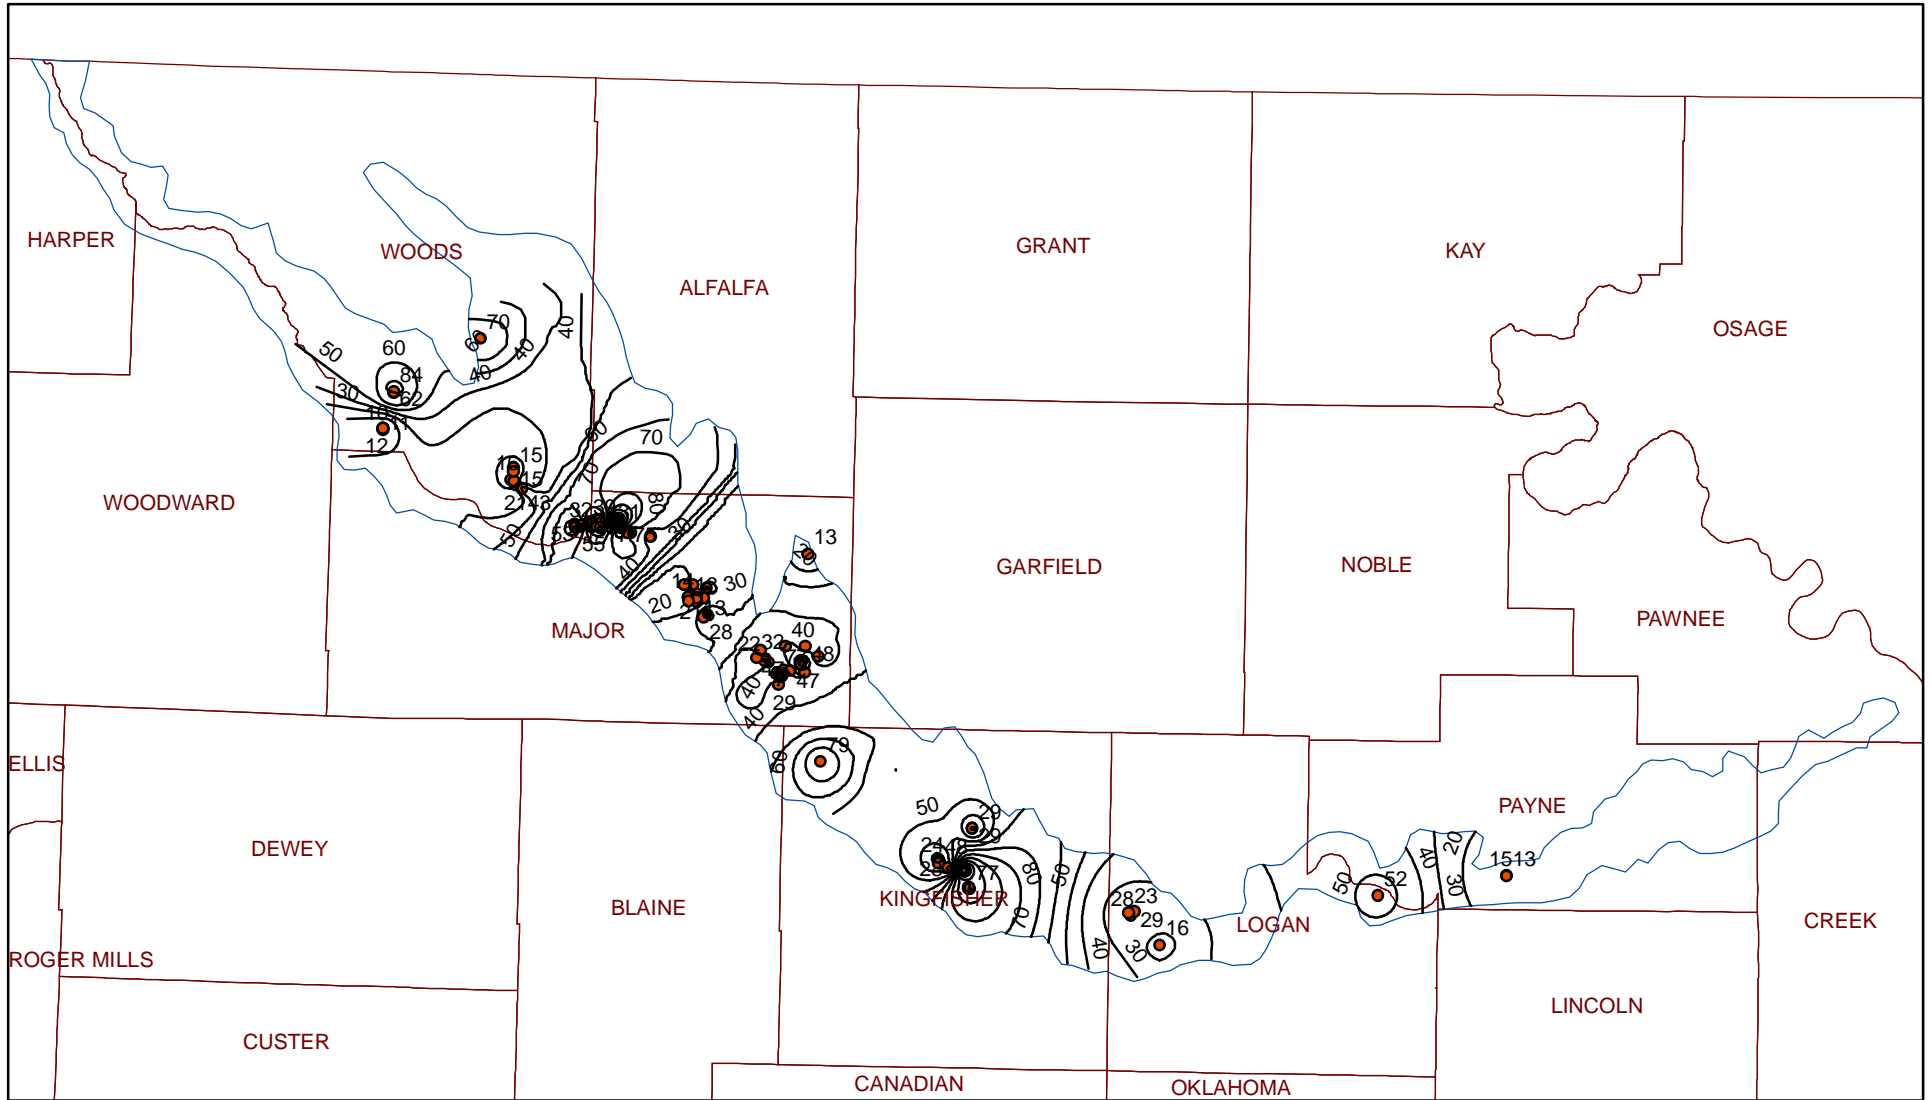

Cimarron Terrace Sulfate Contour Map

Legend

- Cimarron Sulfate Contours
- Cimarron Wells
- Cimarron Aquifer Boundary
- county

ArcMap generated 10 mg/L contours