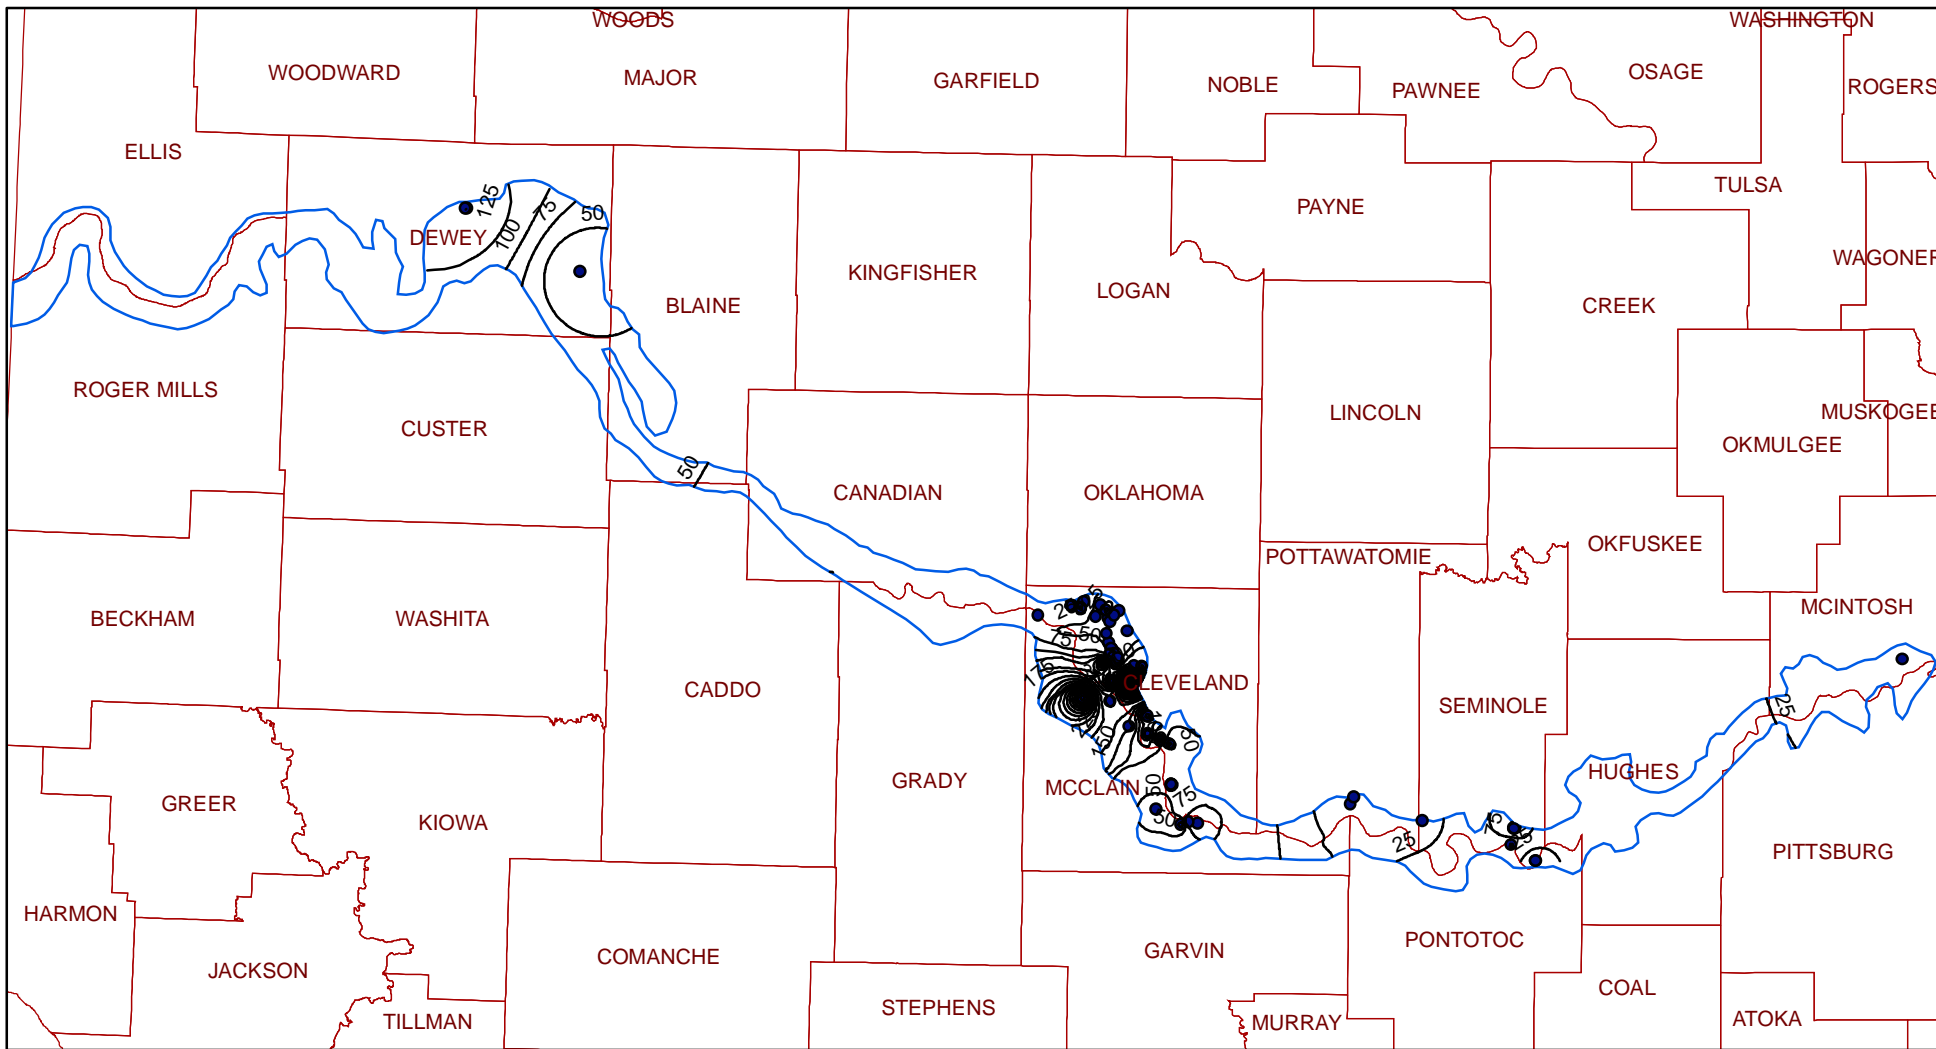

Canadian Terrace SO4 Contour Map

Legend

- Canadian SO4 Contours
- Canadian Wells
- ▭ Canadian Boundary
- ▭ county

ArcMap generated 25 mg/L contours