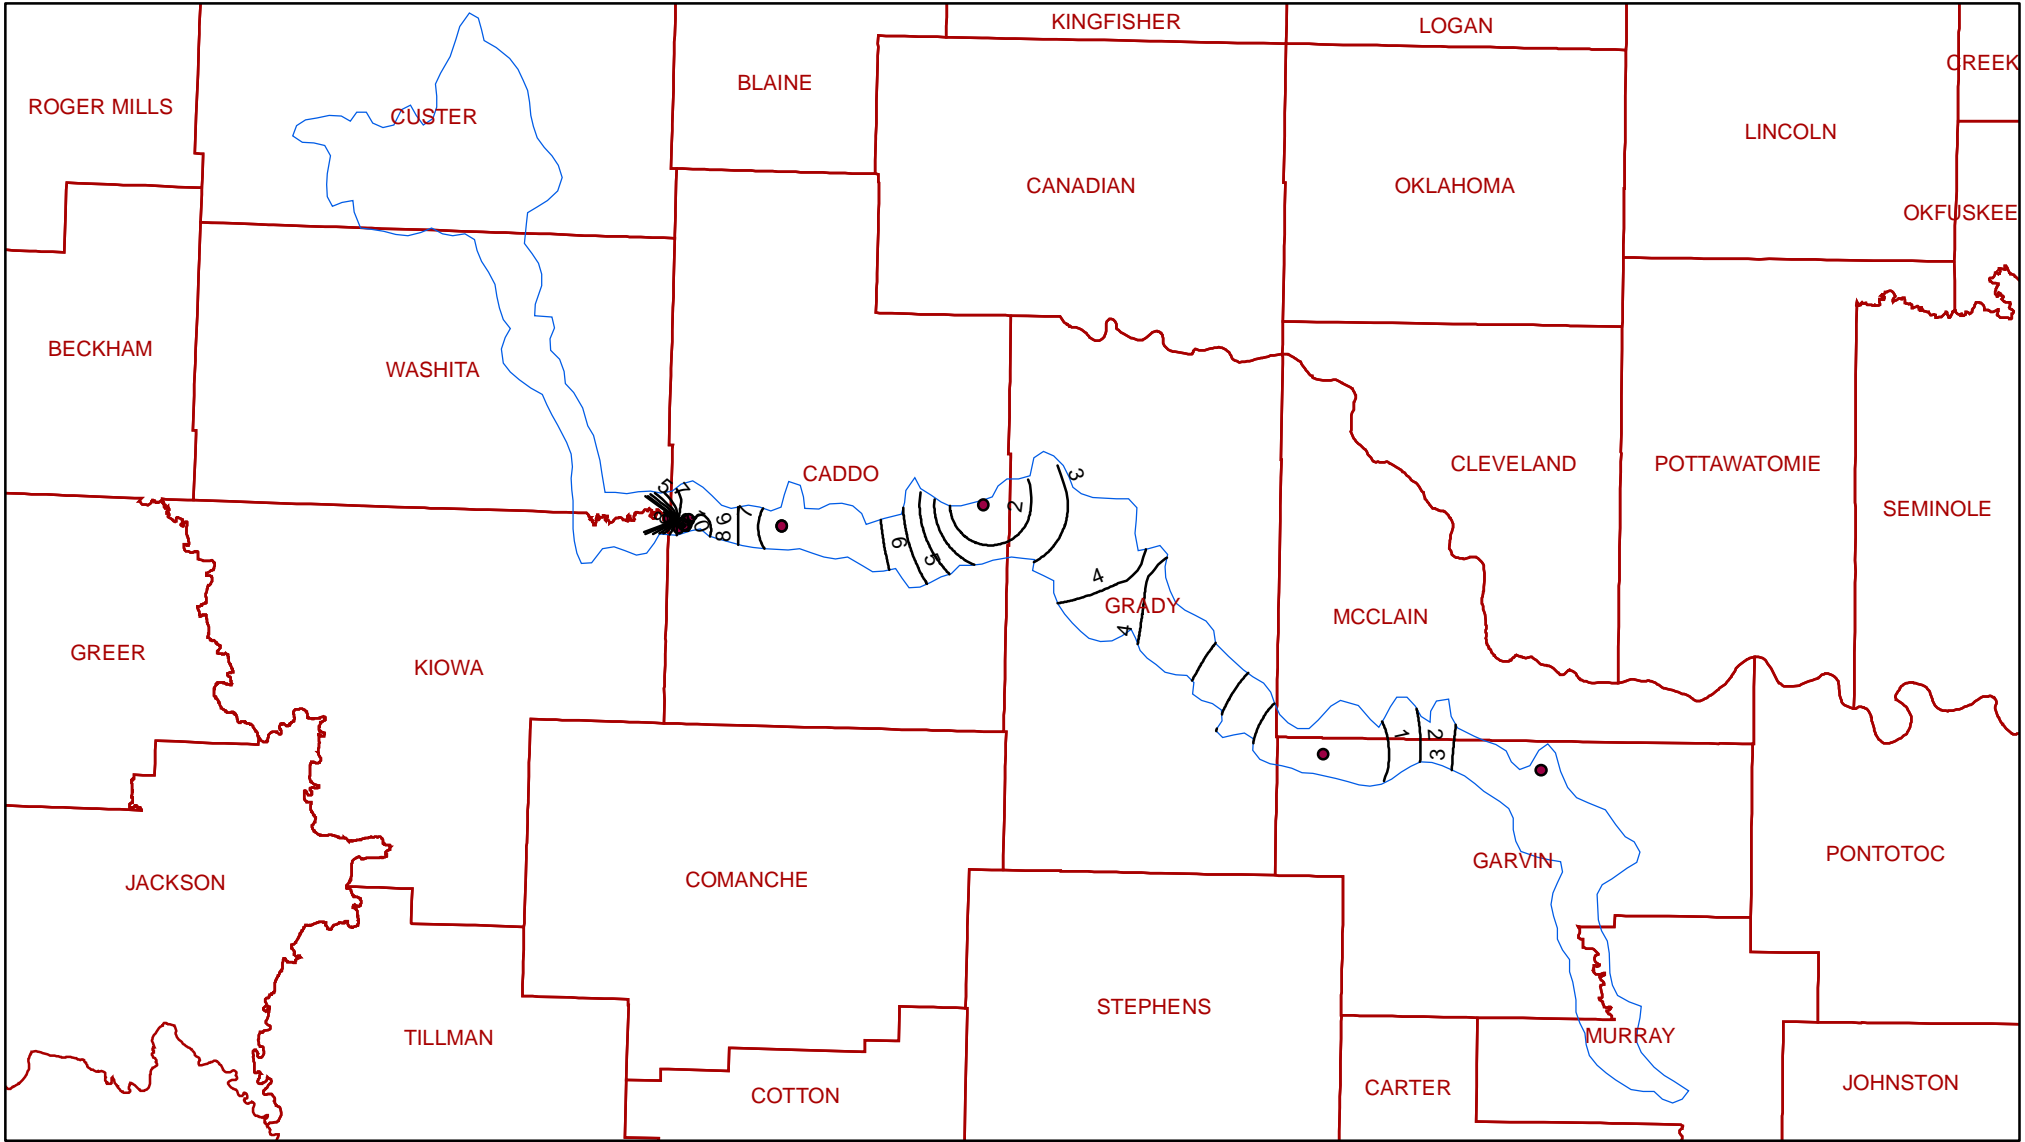

Washita Terrace Nitrate Contour Map

Legend

- Washita N Contours
- Washita Wells
- Washita Boundary
- County

ArcMap generated 1 mg/L contours