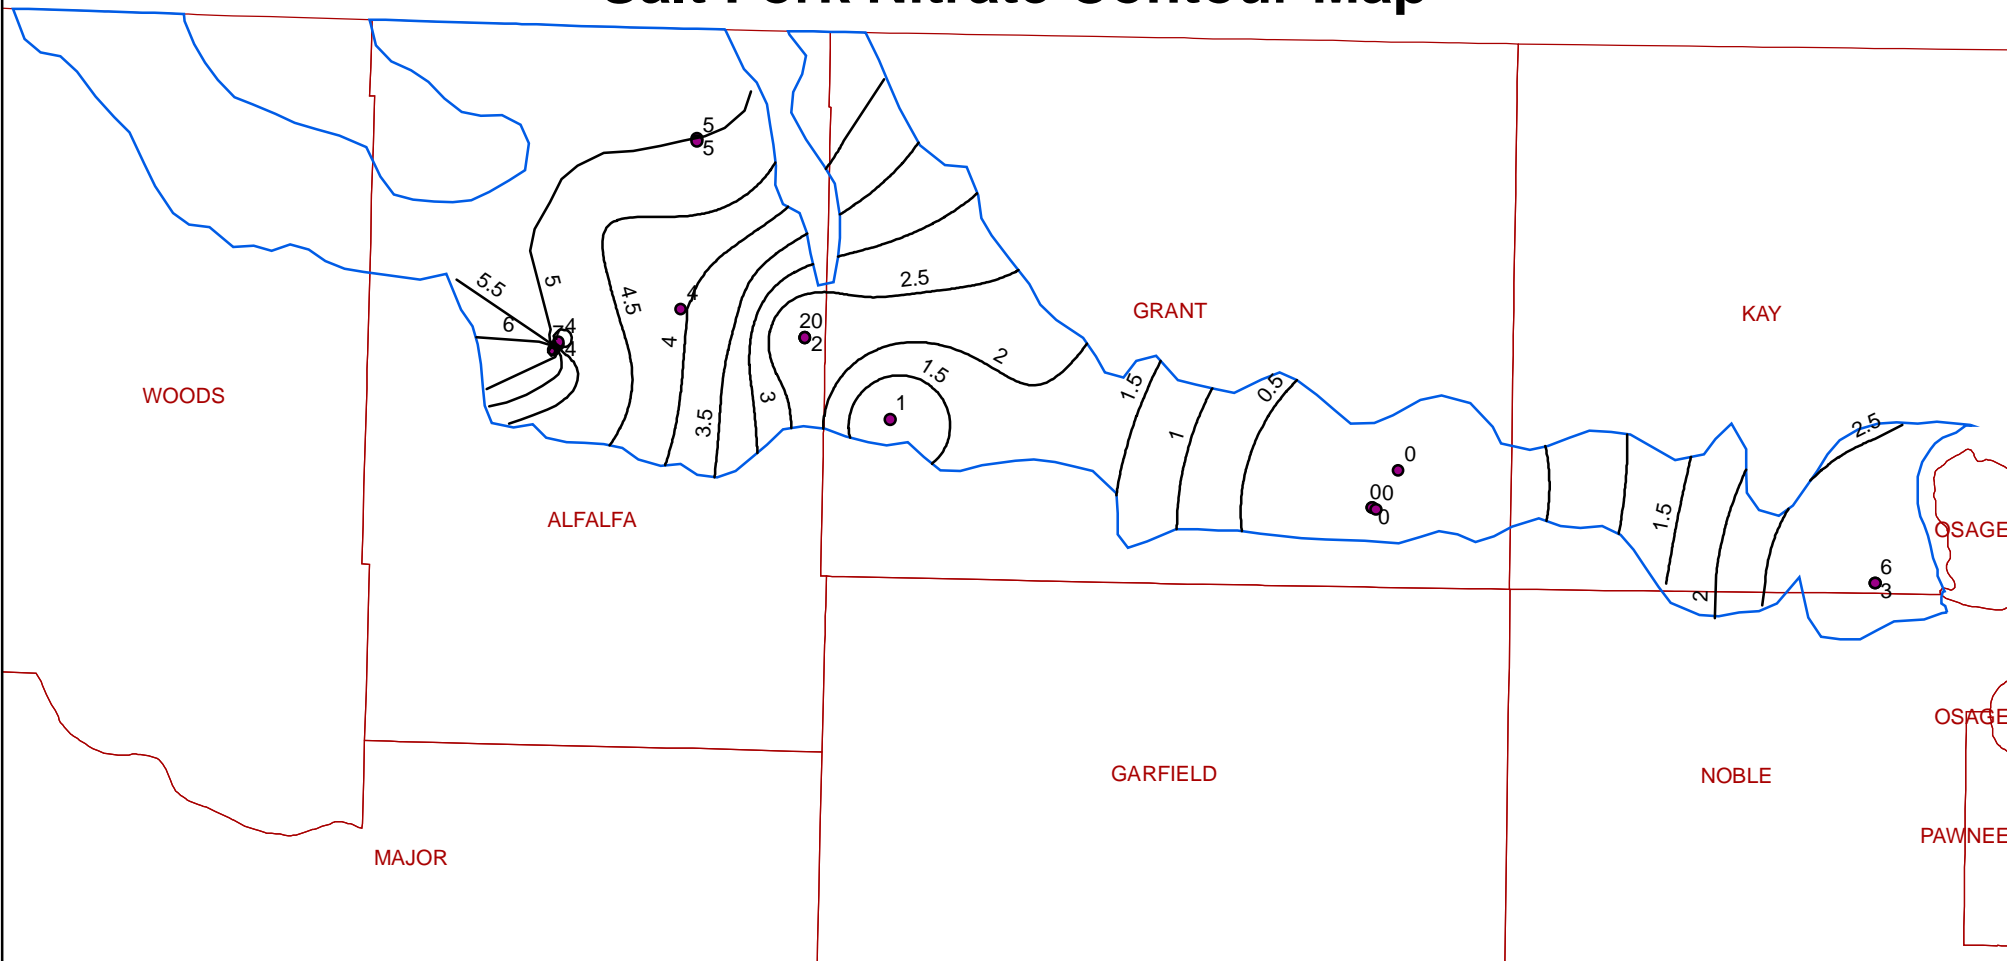

Salt Fork Nitrate Contour Map

Legend

- Salt Fork Nitrate Contours
- Salt Fork Wells
- Salt Fork Aquifer Boundary
- County

ArcMap generated 0.5 mg/L contours