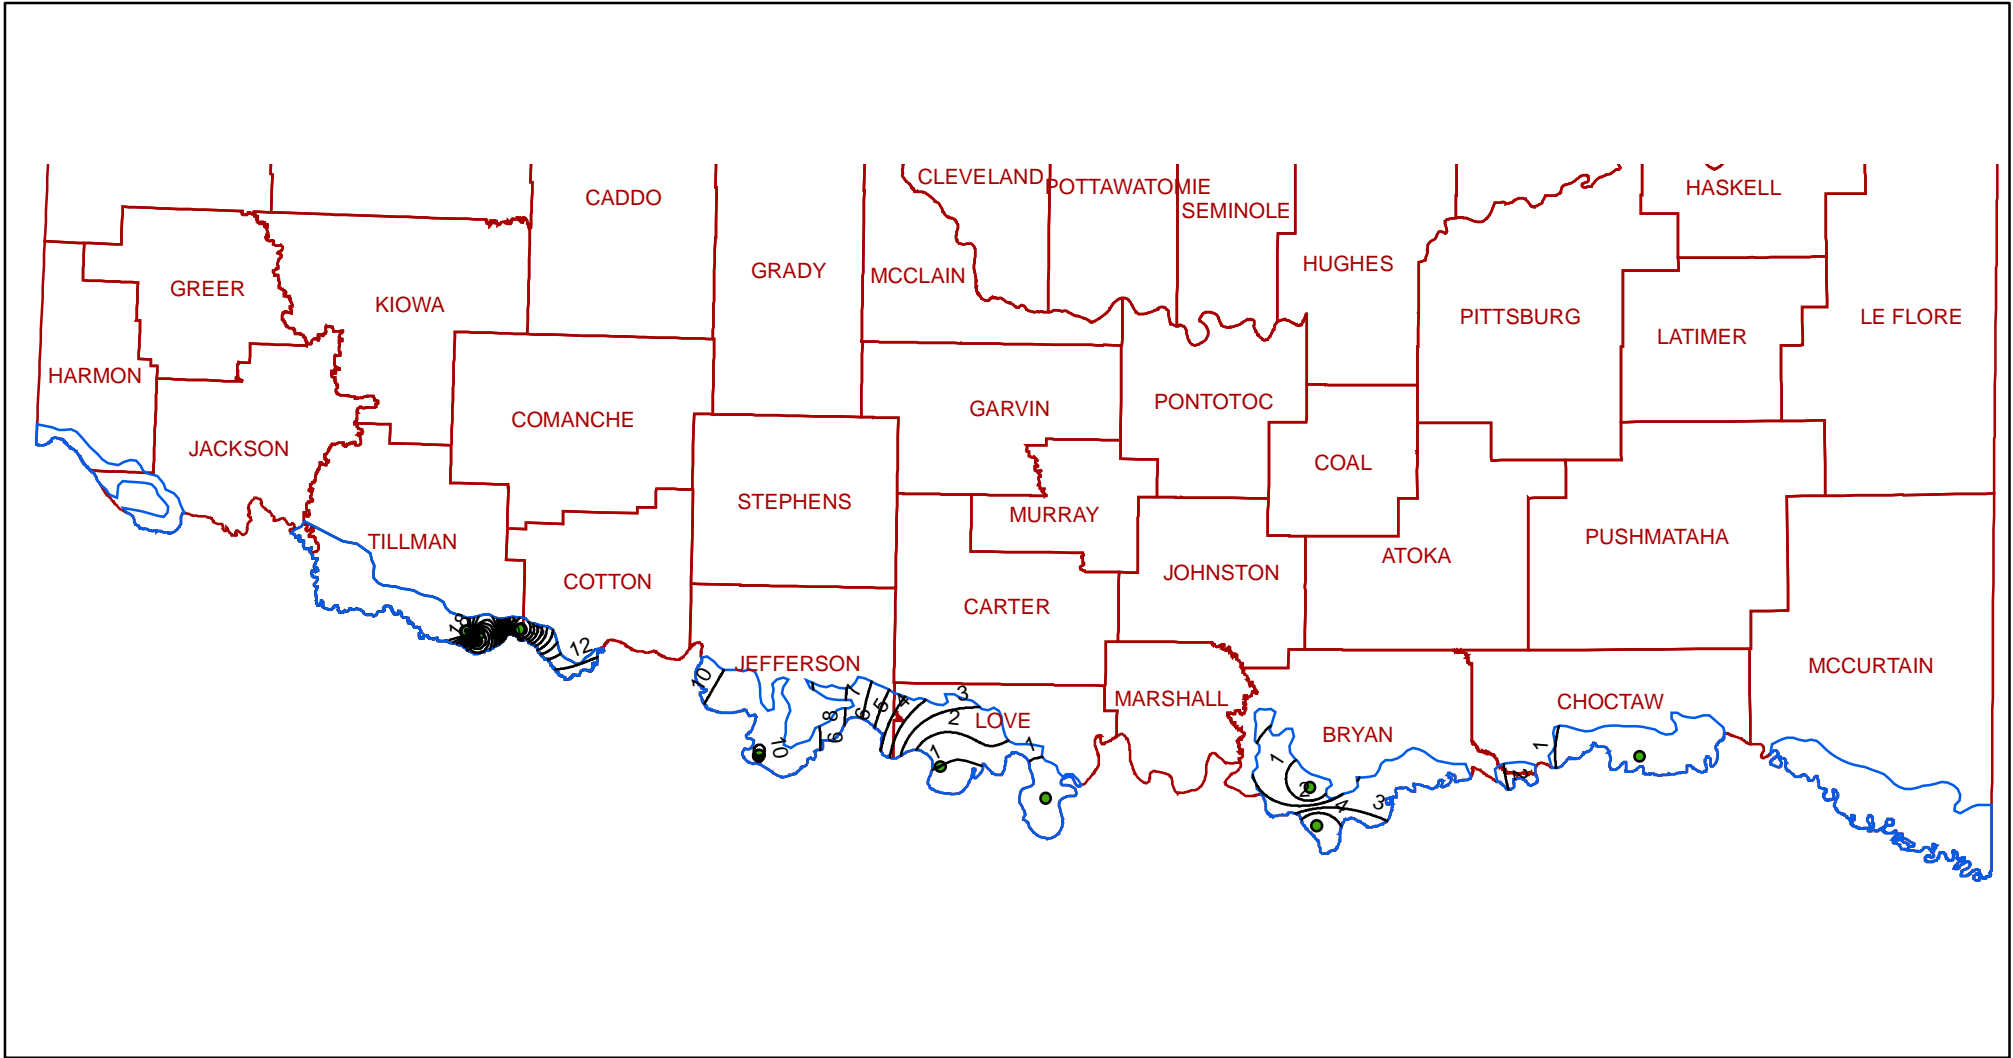

Red River Terrace Nitrate Contour Map

Legend

- Red River Nitrate Contours
- Red Wells
- Red River Terrace Boundary
- County

ArcMap generated 1 mg/L contours