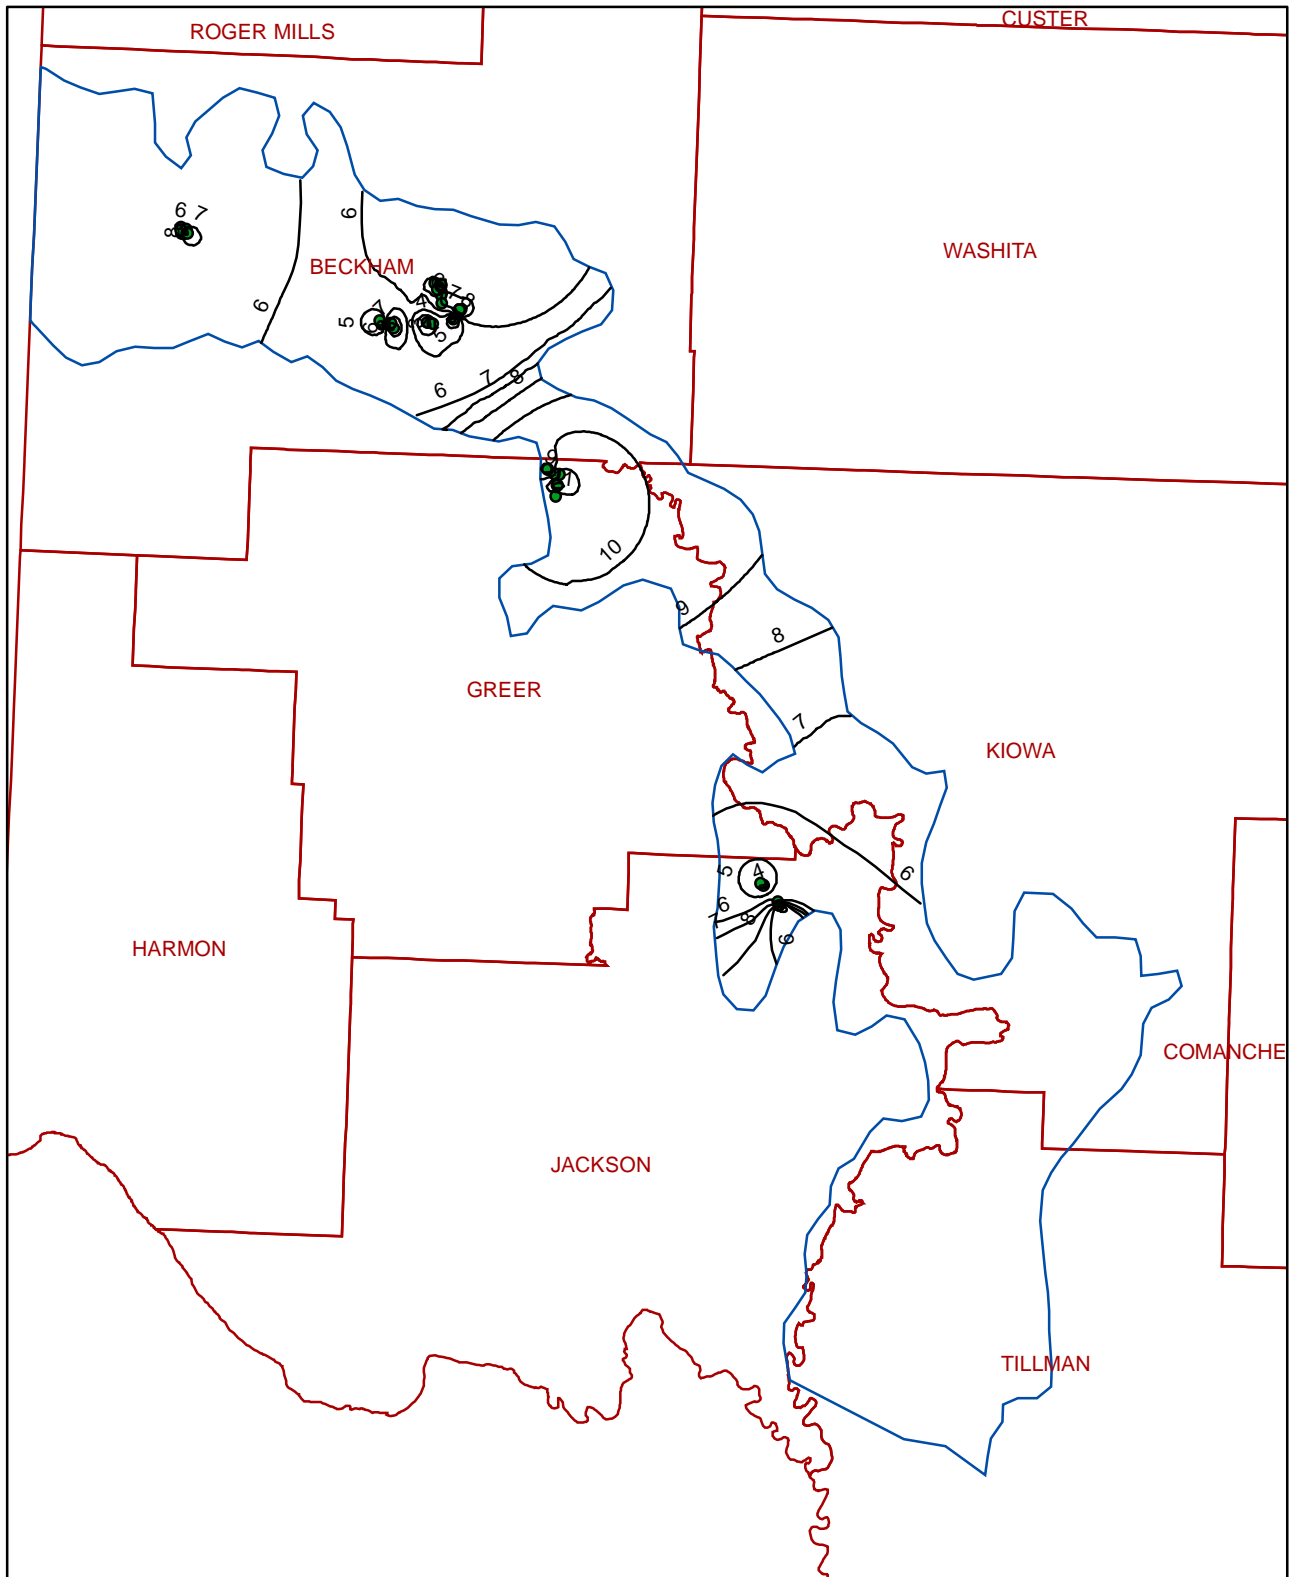

# North Fork Red Nitrate Contour Map

## Legend

- N. Fork Red Wells
- ▭ N. Fork Red Boundary
- ▭ County
- Nitrate Contours

ArcMap generated 1 mg/L contours