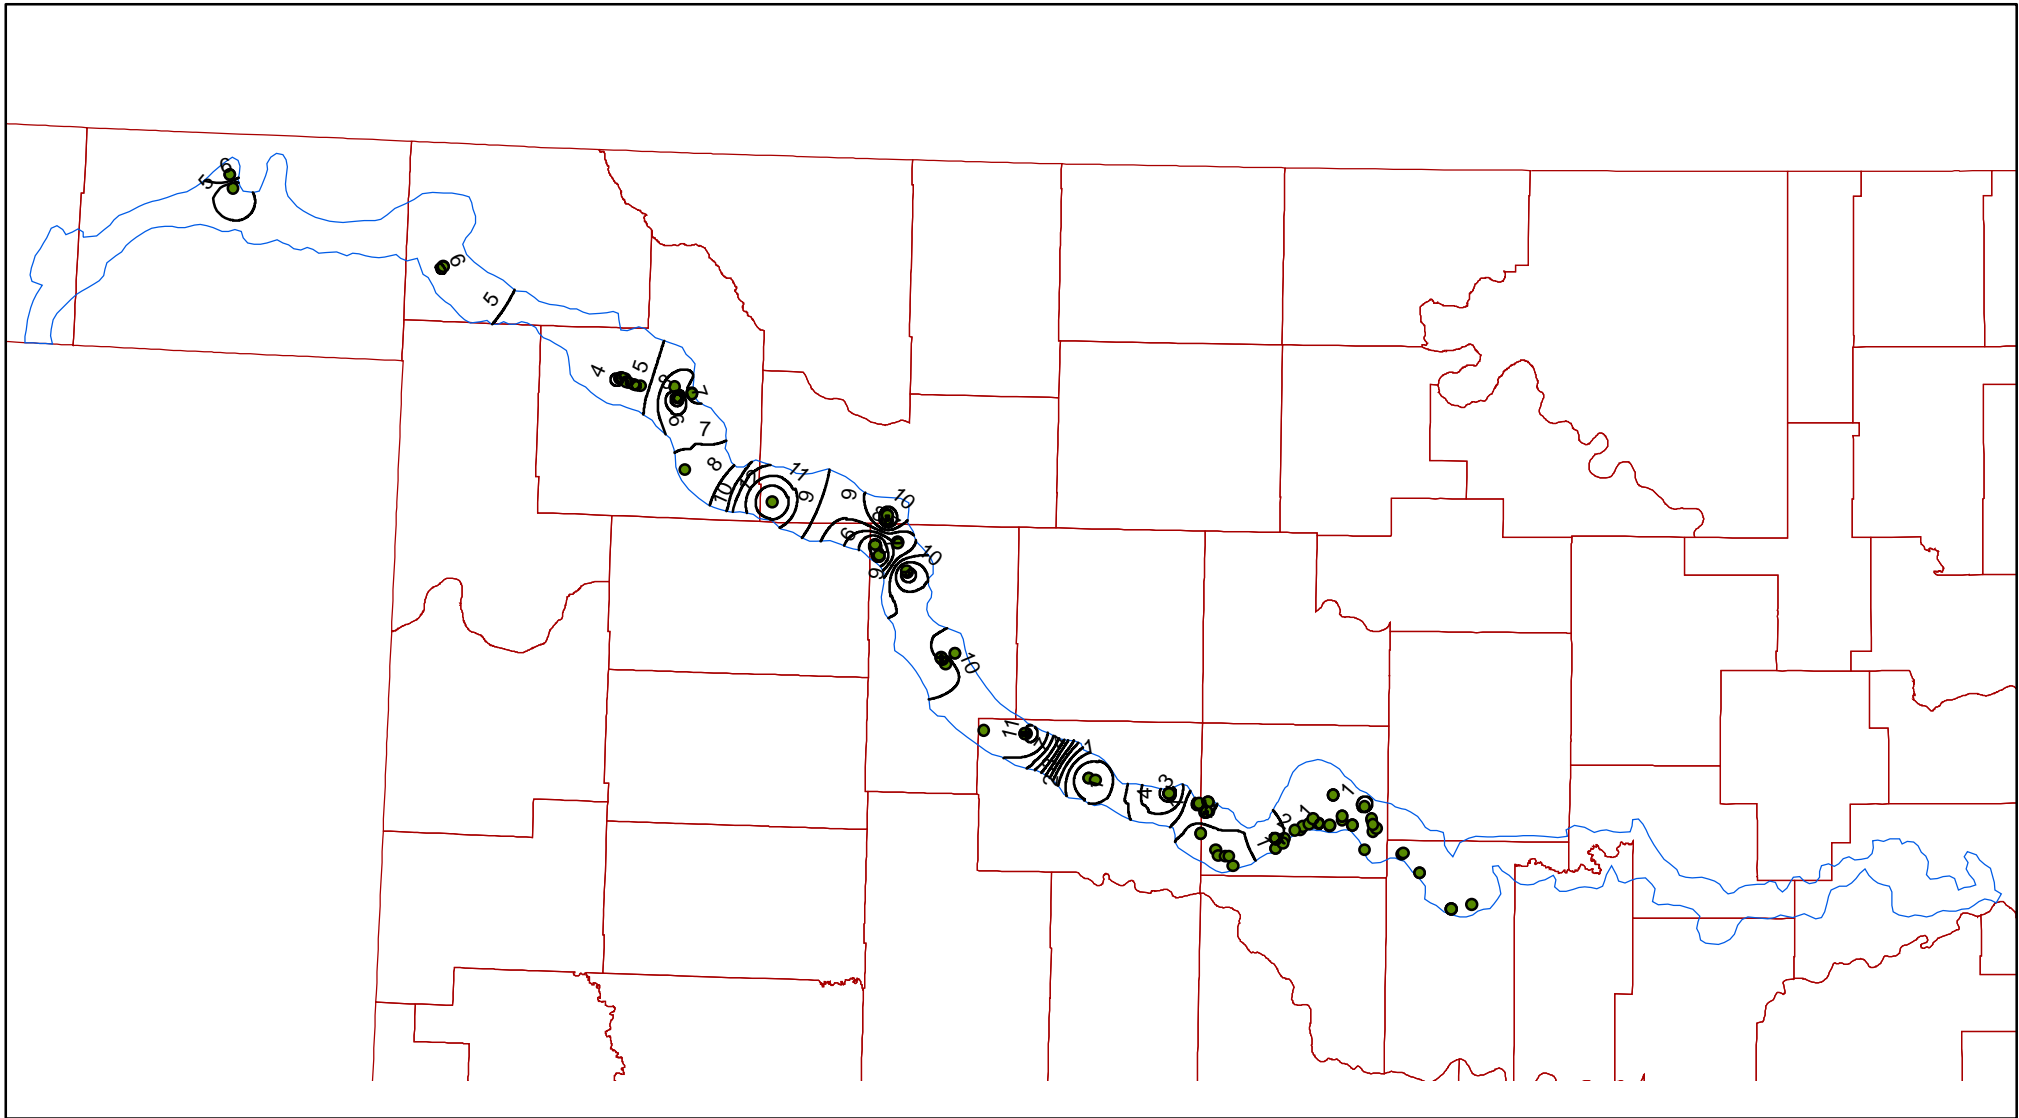

North Canadian Nitrate as Nitrogen Contour Map

Legend

- N. Canadian Wells
- N. Canadian Boundary
- County
- N. Canadian NO₃ Contours

ArcMap generated 1 mg/L contours