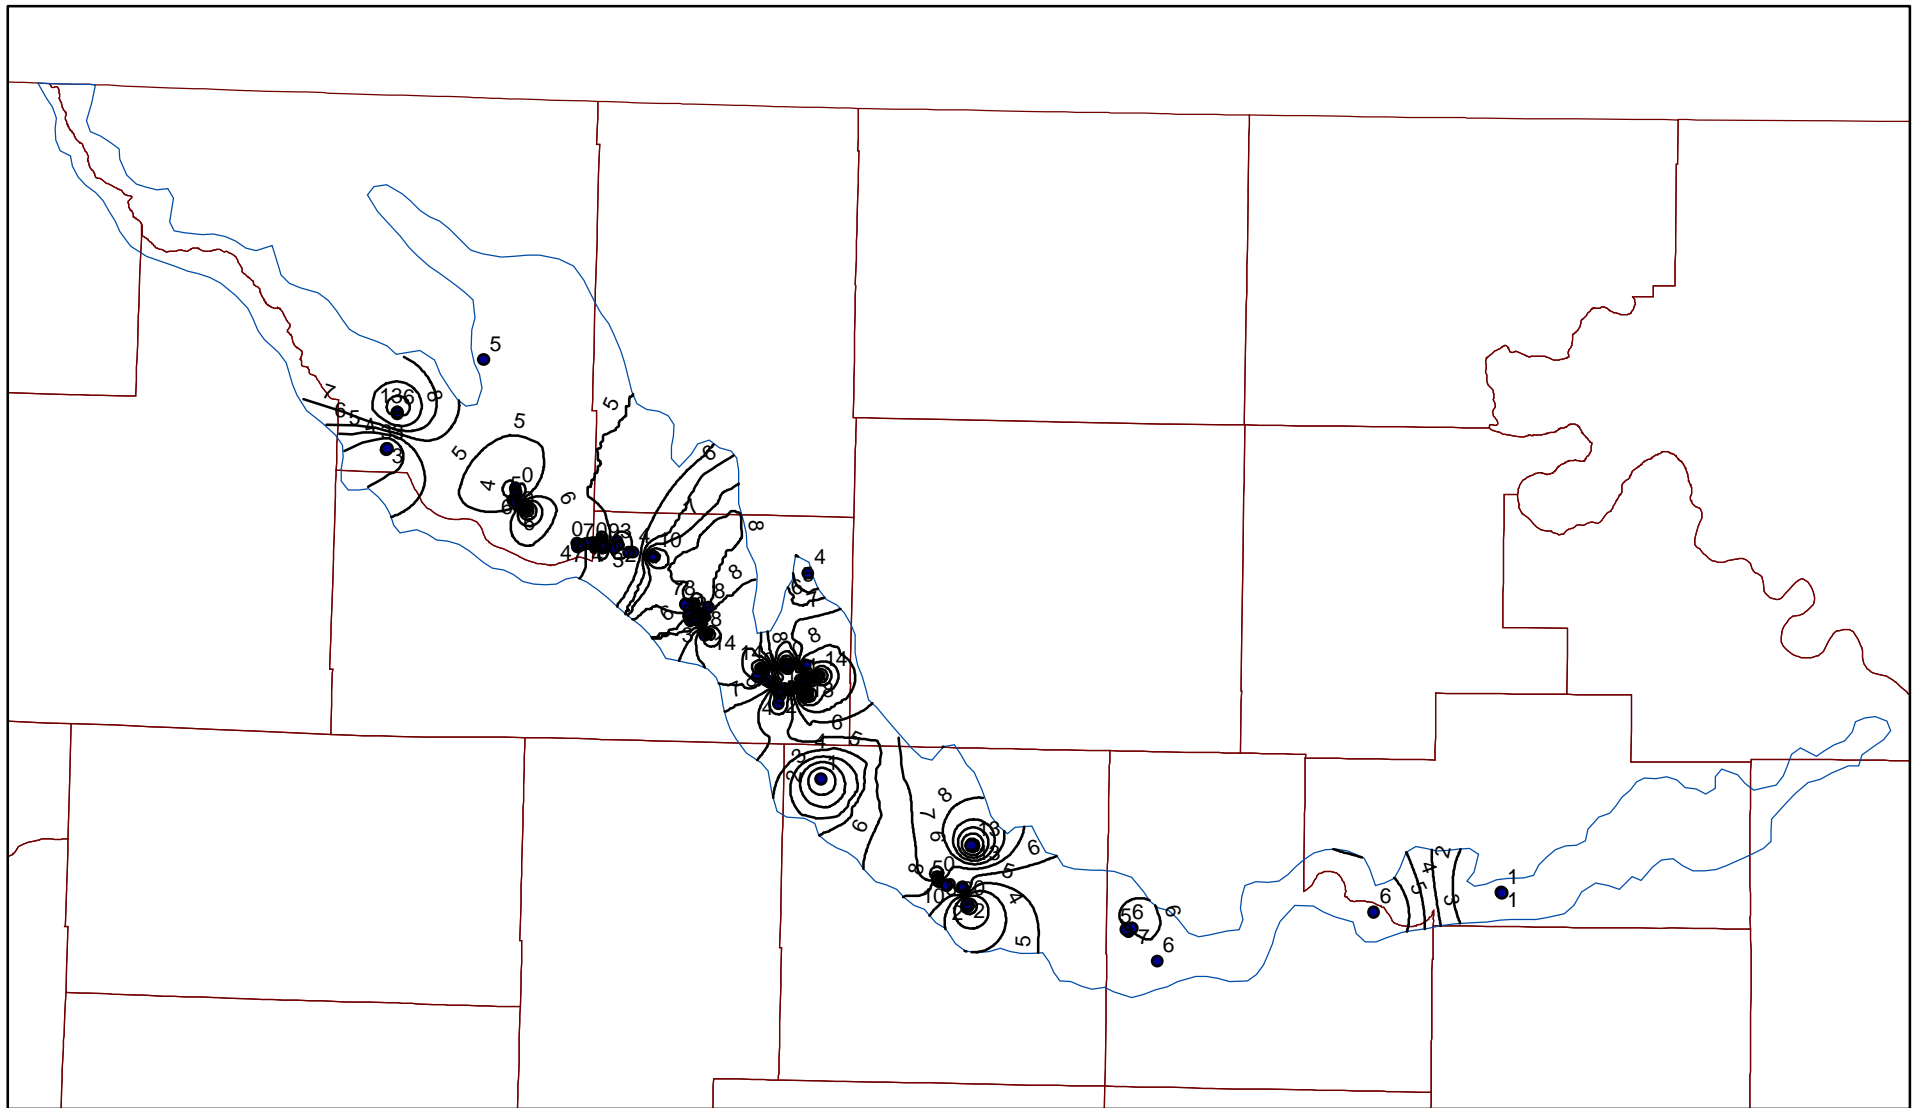

Cimarron Terrace Nitrate Contour Map

Legend

- Cimarron Nitrate Contours
- Cimarron Wells
- Cimarron Aquifer Boundary
- county

30 15 0 30 Miles

ArcMap generated 1mg/L contours