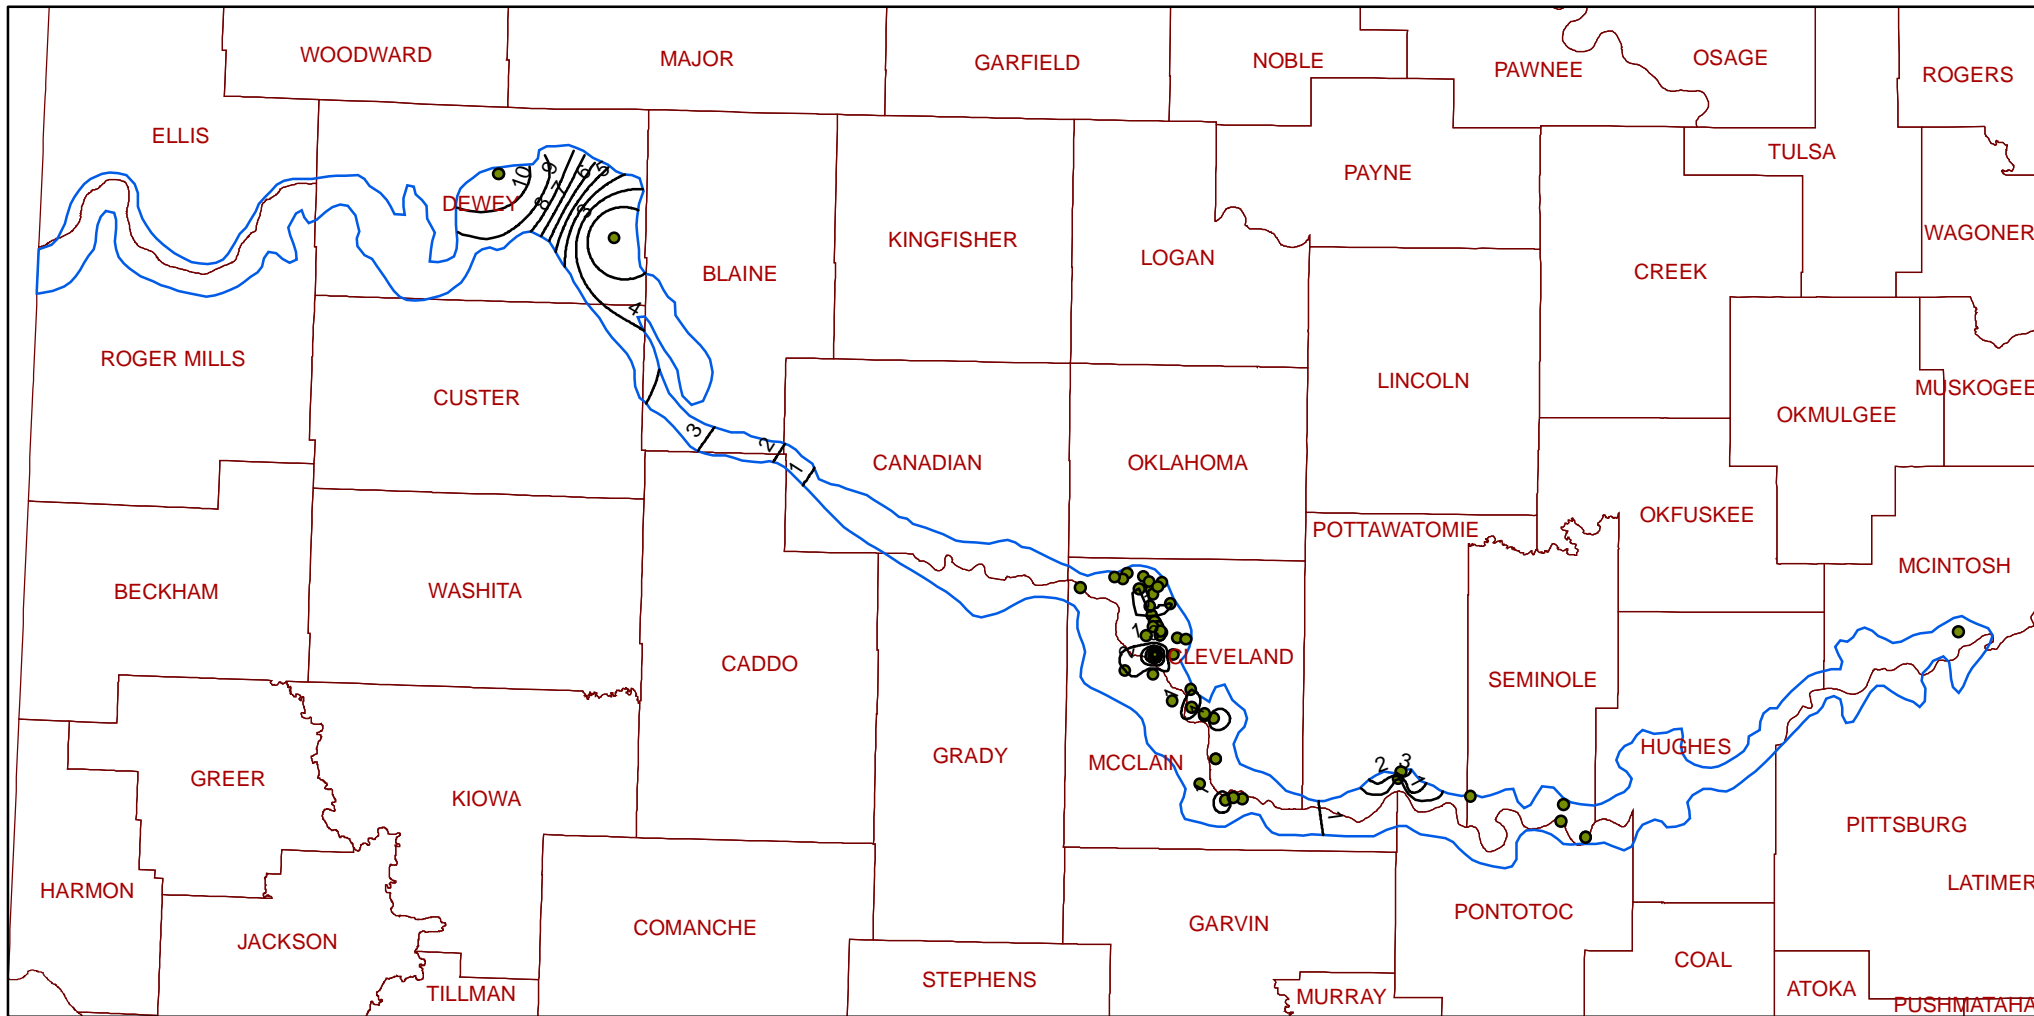

Canadian Terrace Nitrate Contours

Legend

— Canadian Nitrate Contours

● Canadian Wells

▭ Canadian Boundary

▭ County

0 10 20 40 60 80 100 Miles

ArcMap generated 1 mg/L contours