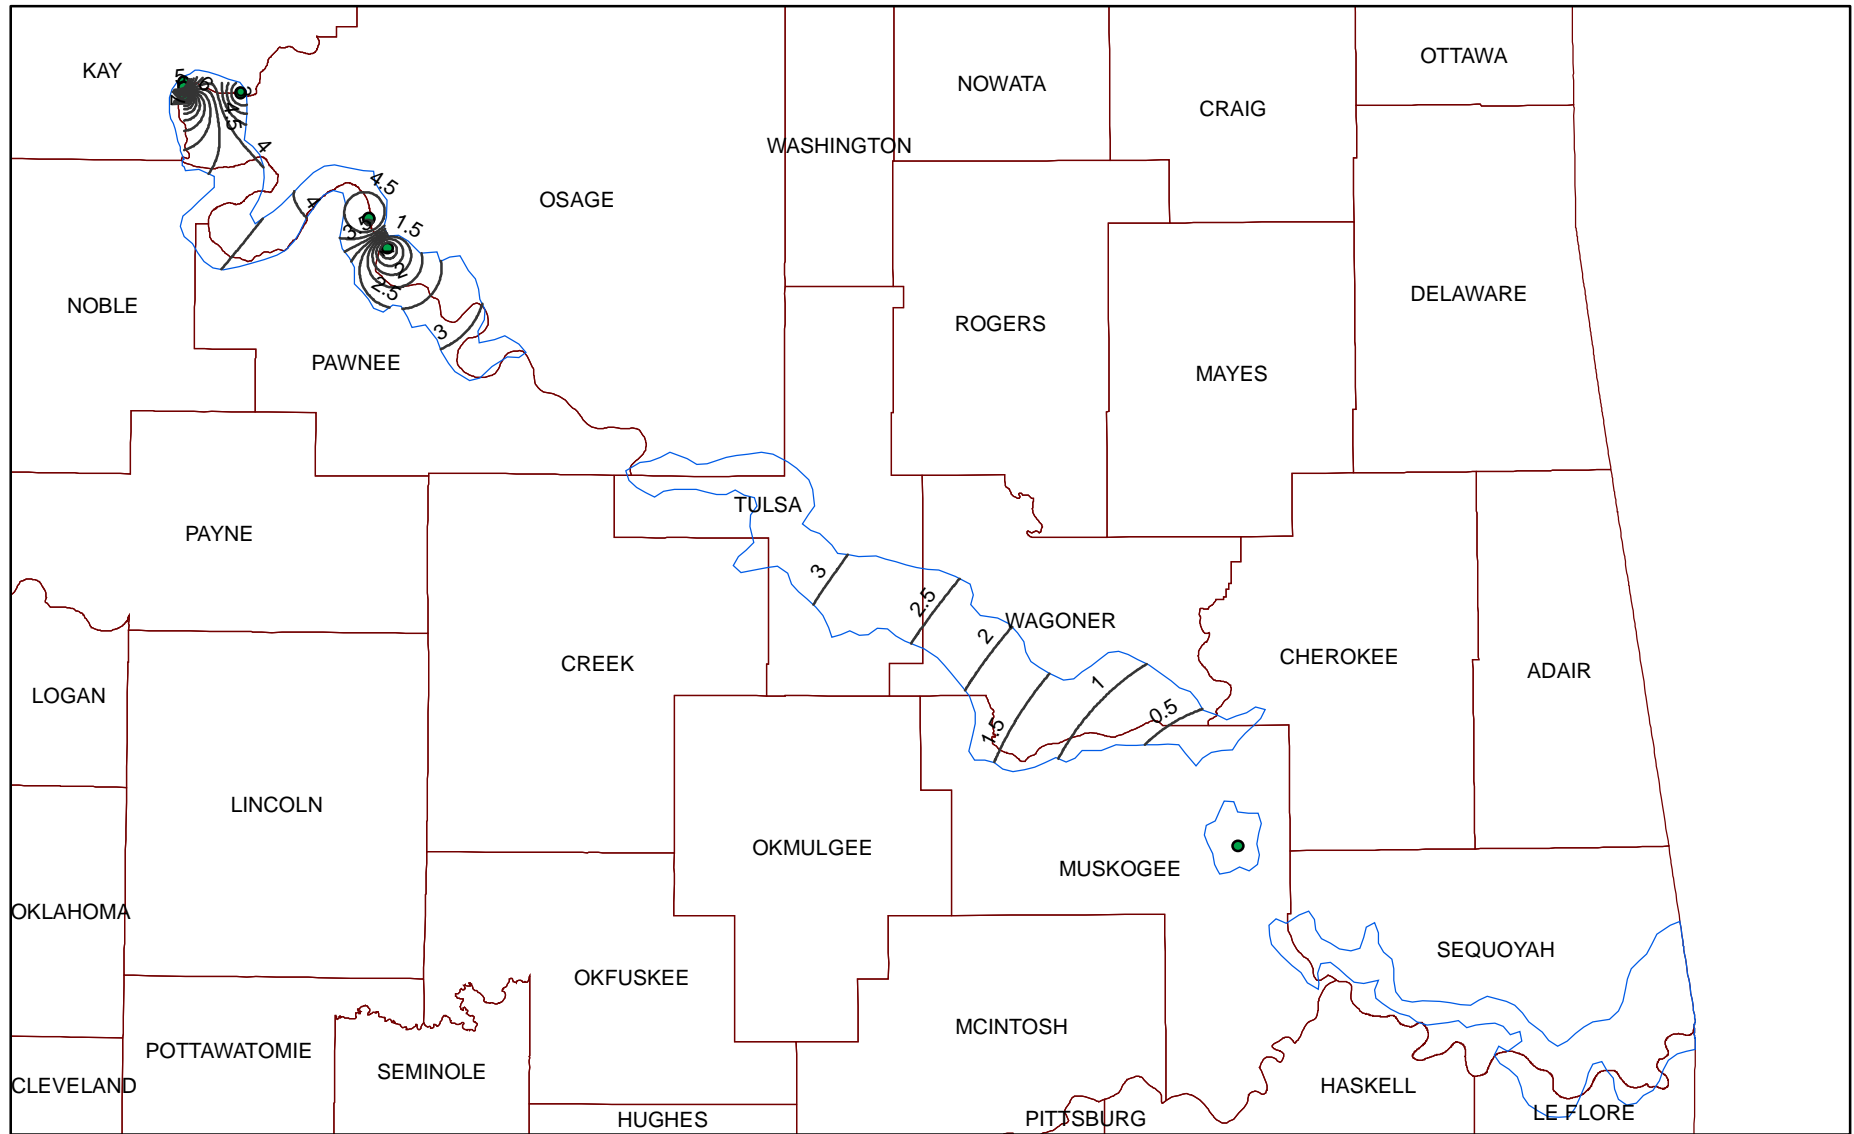

# Arkansas Terrace Nitrate Contour Map

## Legend

- Arkansas Nitrate Contours
- Arkansas wells
- Arkansas Boundary
- county

30 15 0 30 Miles

ArcMap generated 0.5 mg/L contours