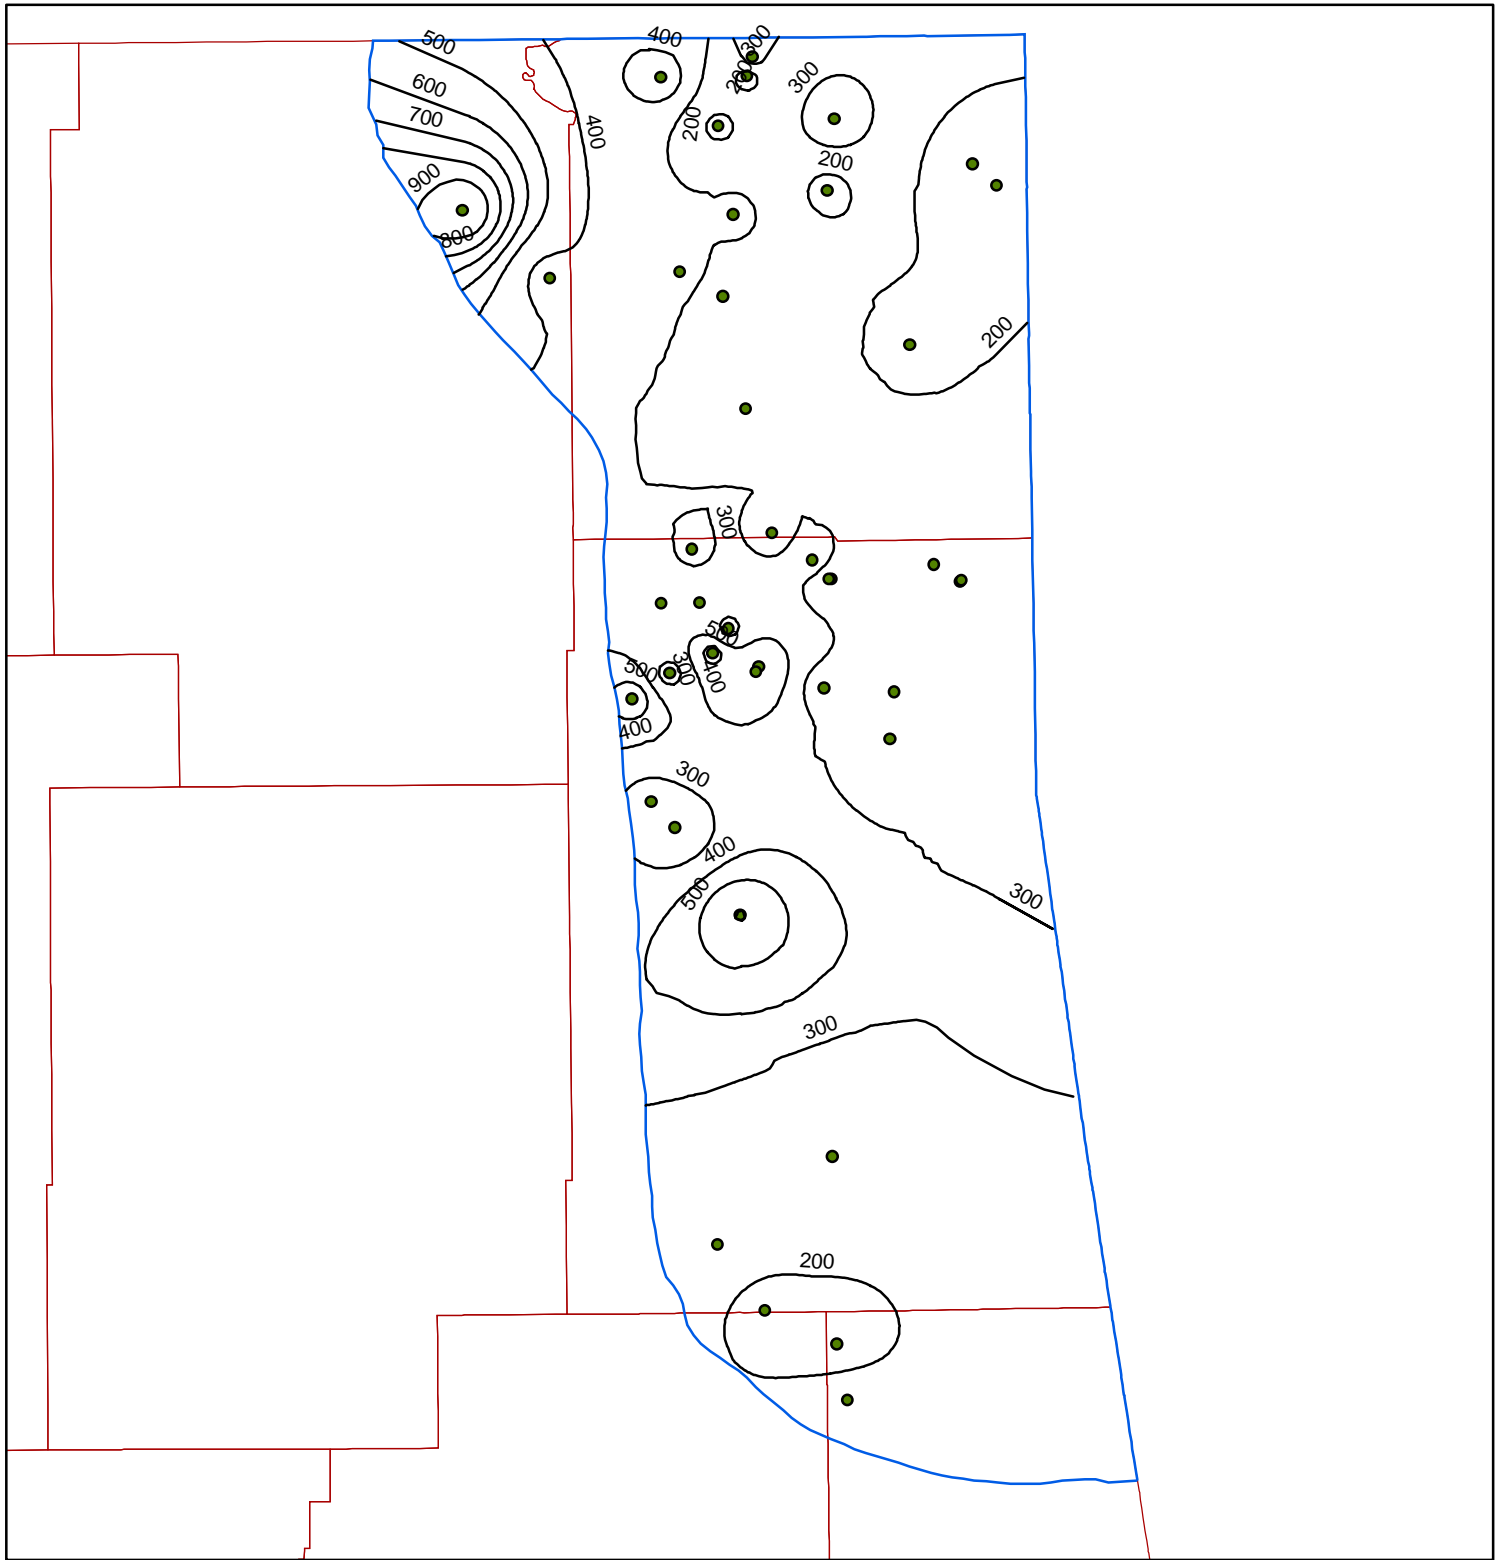

Historical Robidoux TDS Contour Map

Legend

- Robidoux TDS H. Contours
- Robidoux H. Wells
- ▭ Robidoux Boundary
- ▭ County

ArcMap generated 100 mg/L contours
from historical data