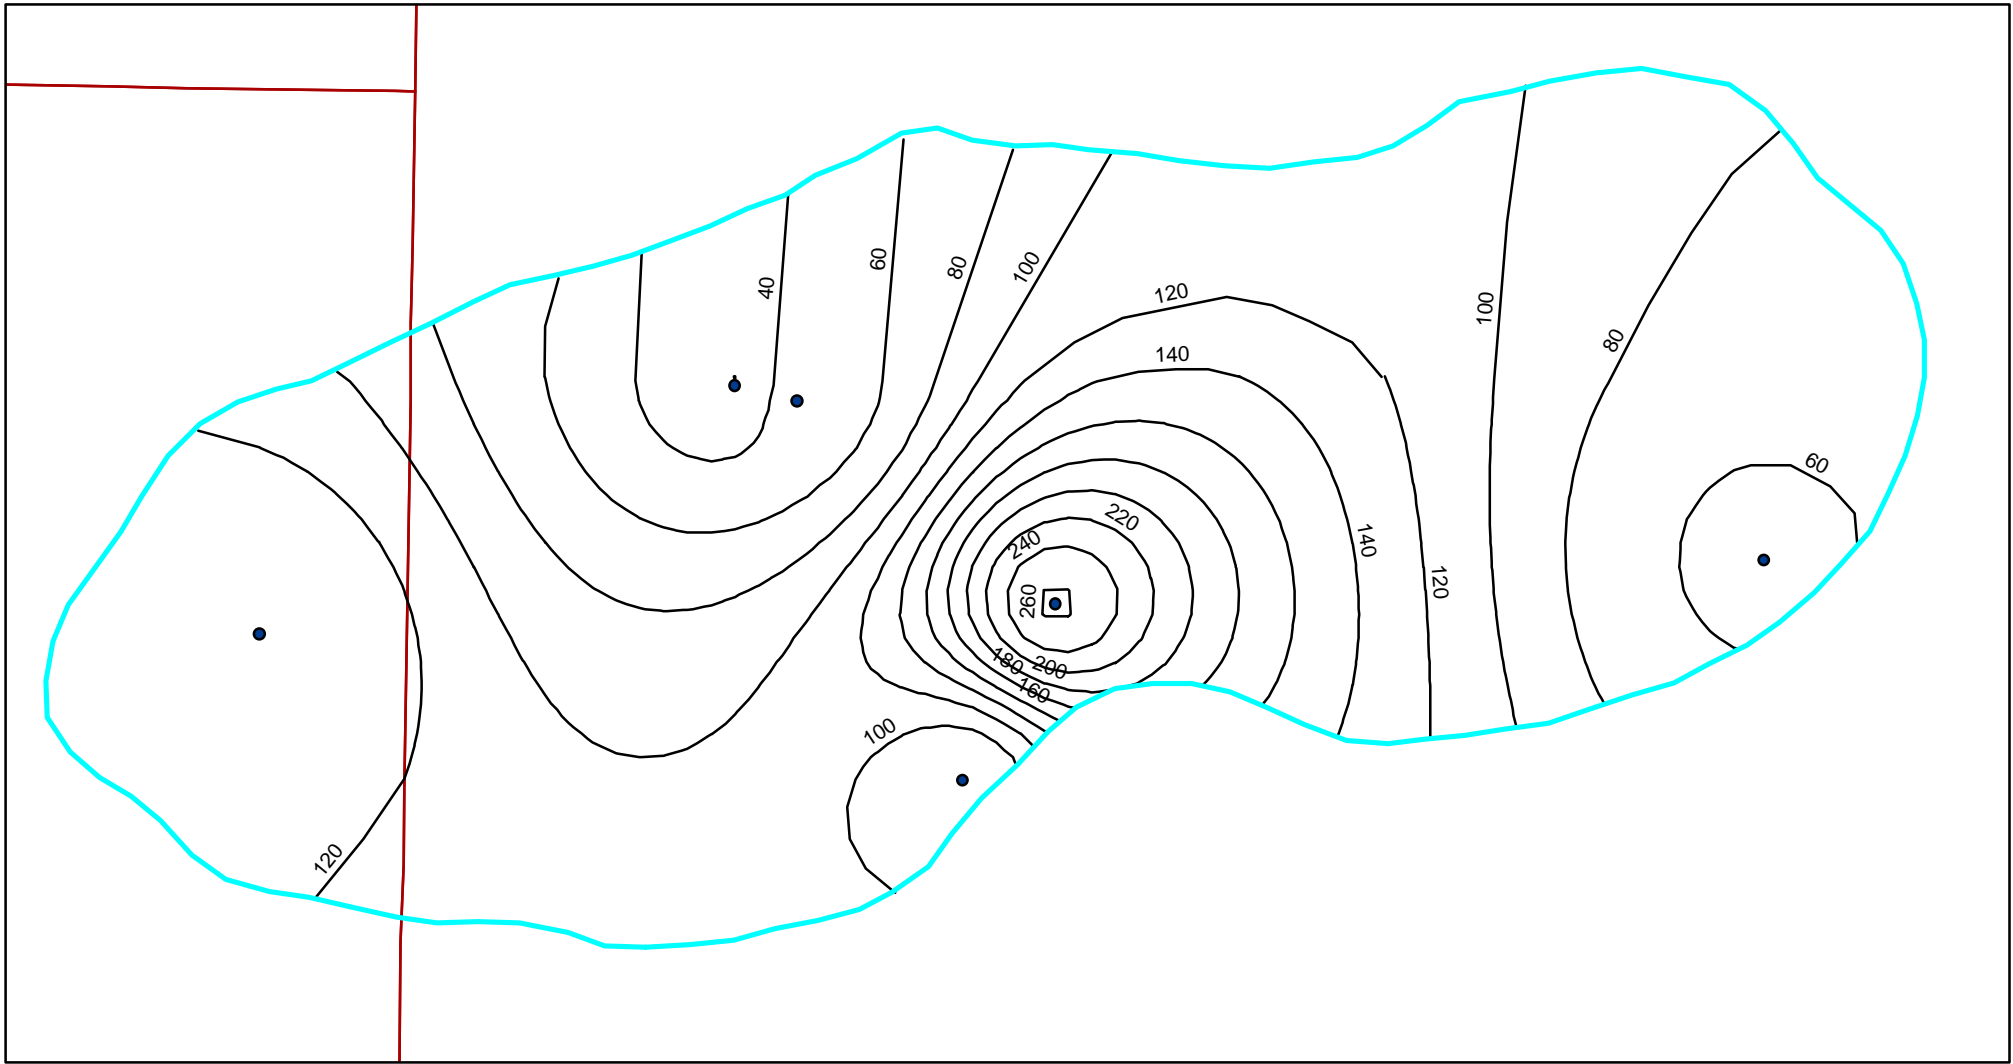

Historical Southern Oscar Sulfate Contour Map

Legend

- H. Southern Oscar SO4 Contours
- H. S. Oscar Wells
- Southern Oscar Boundary
- County

ArcMap generated 20 mg/L contours