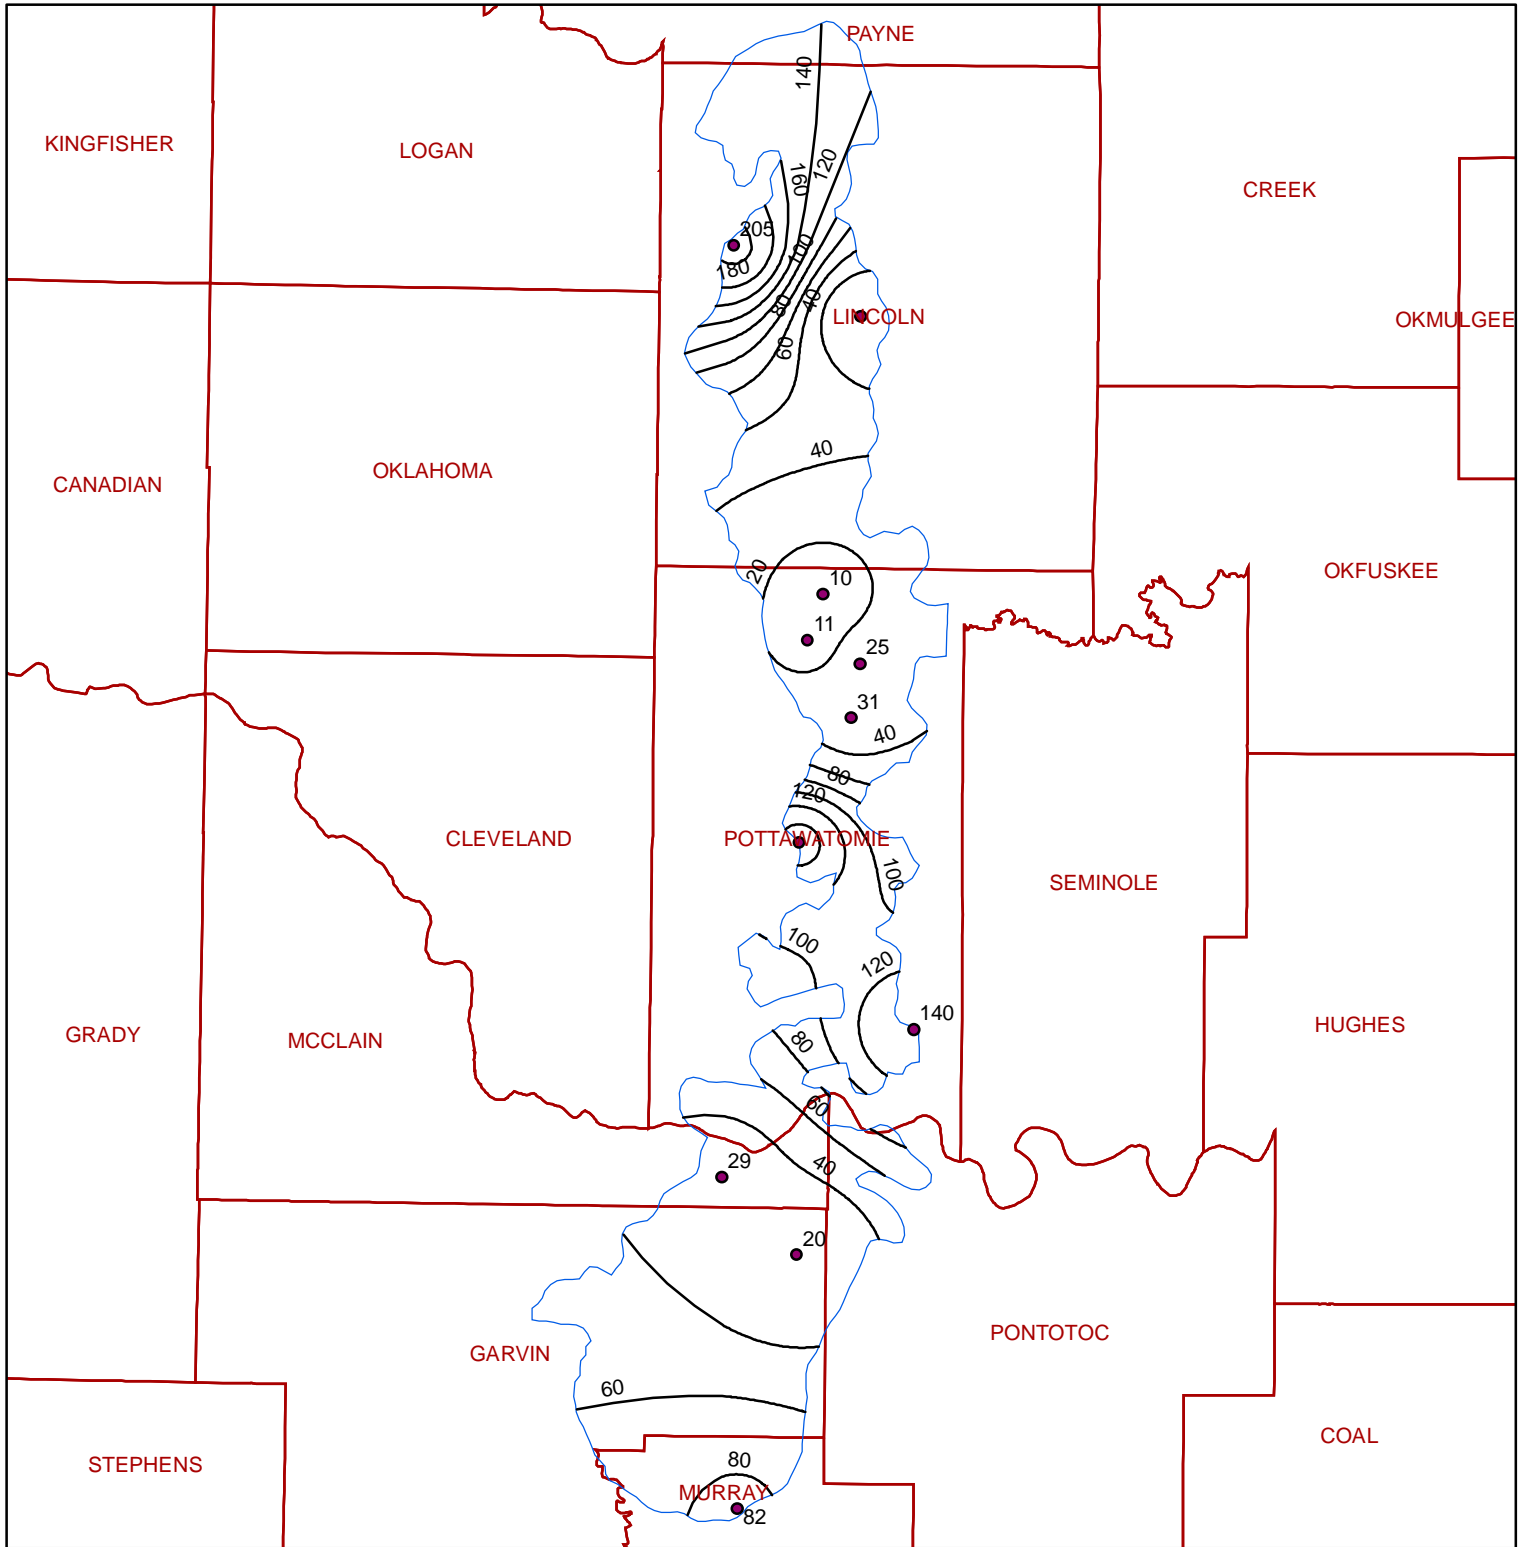

Historical Oscar Sulfate Contour Map

10 5 0 10 Miles

Legend

- H. Oscar Sulfate Contours
- H. Oscar Wells
- Oscar Boundary
- County

ArcMap generated 20 mg/L contours