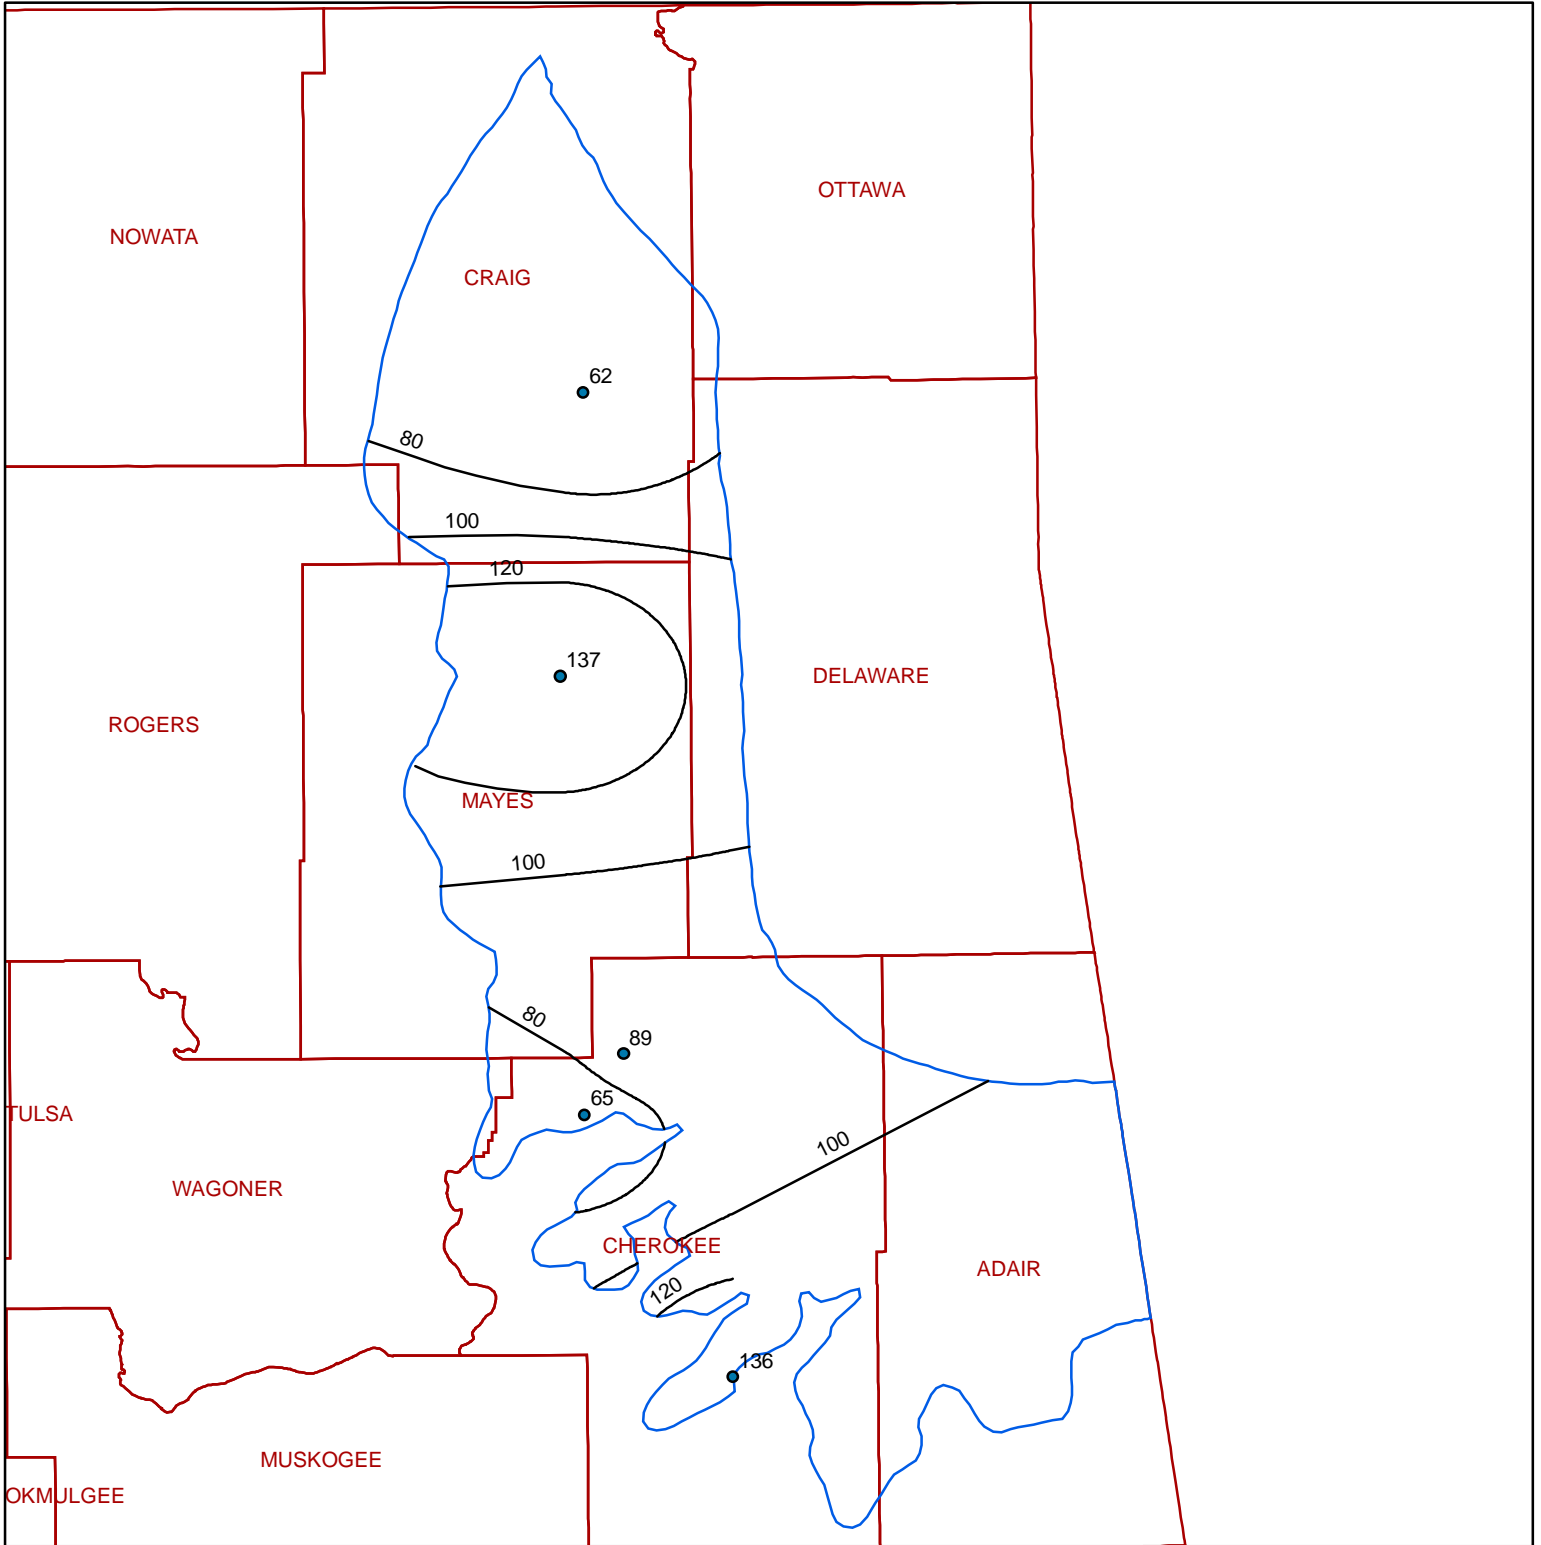

Historical Boone Sulfate Contour Map

10 5 0 10 Miles

Legend

- H. Boone Sulfate Contours
- H. Boone Wells
- Boone Boundary
- County

ArcMap generated 20 mg/L contours