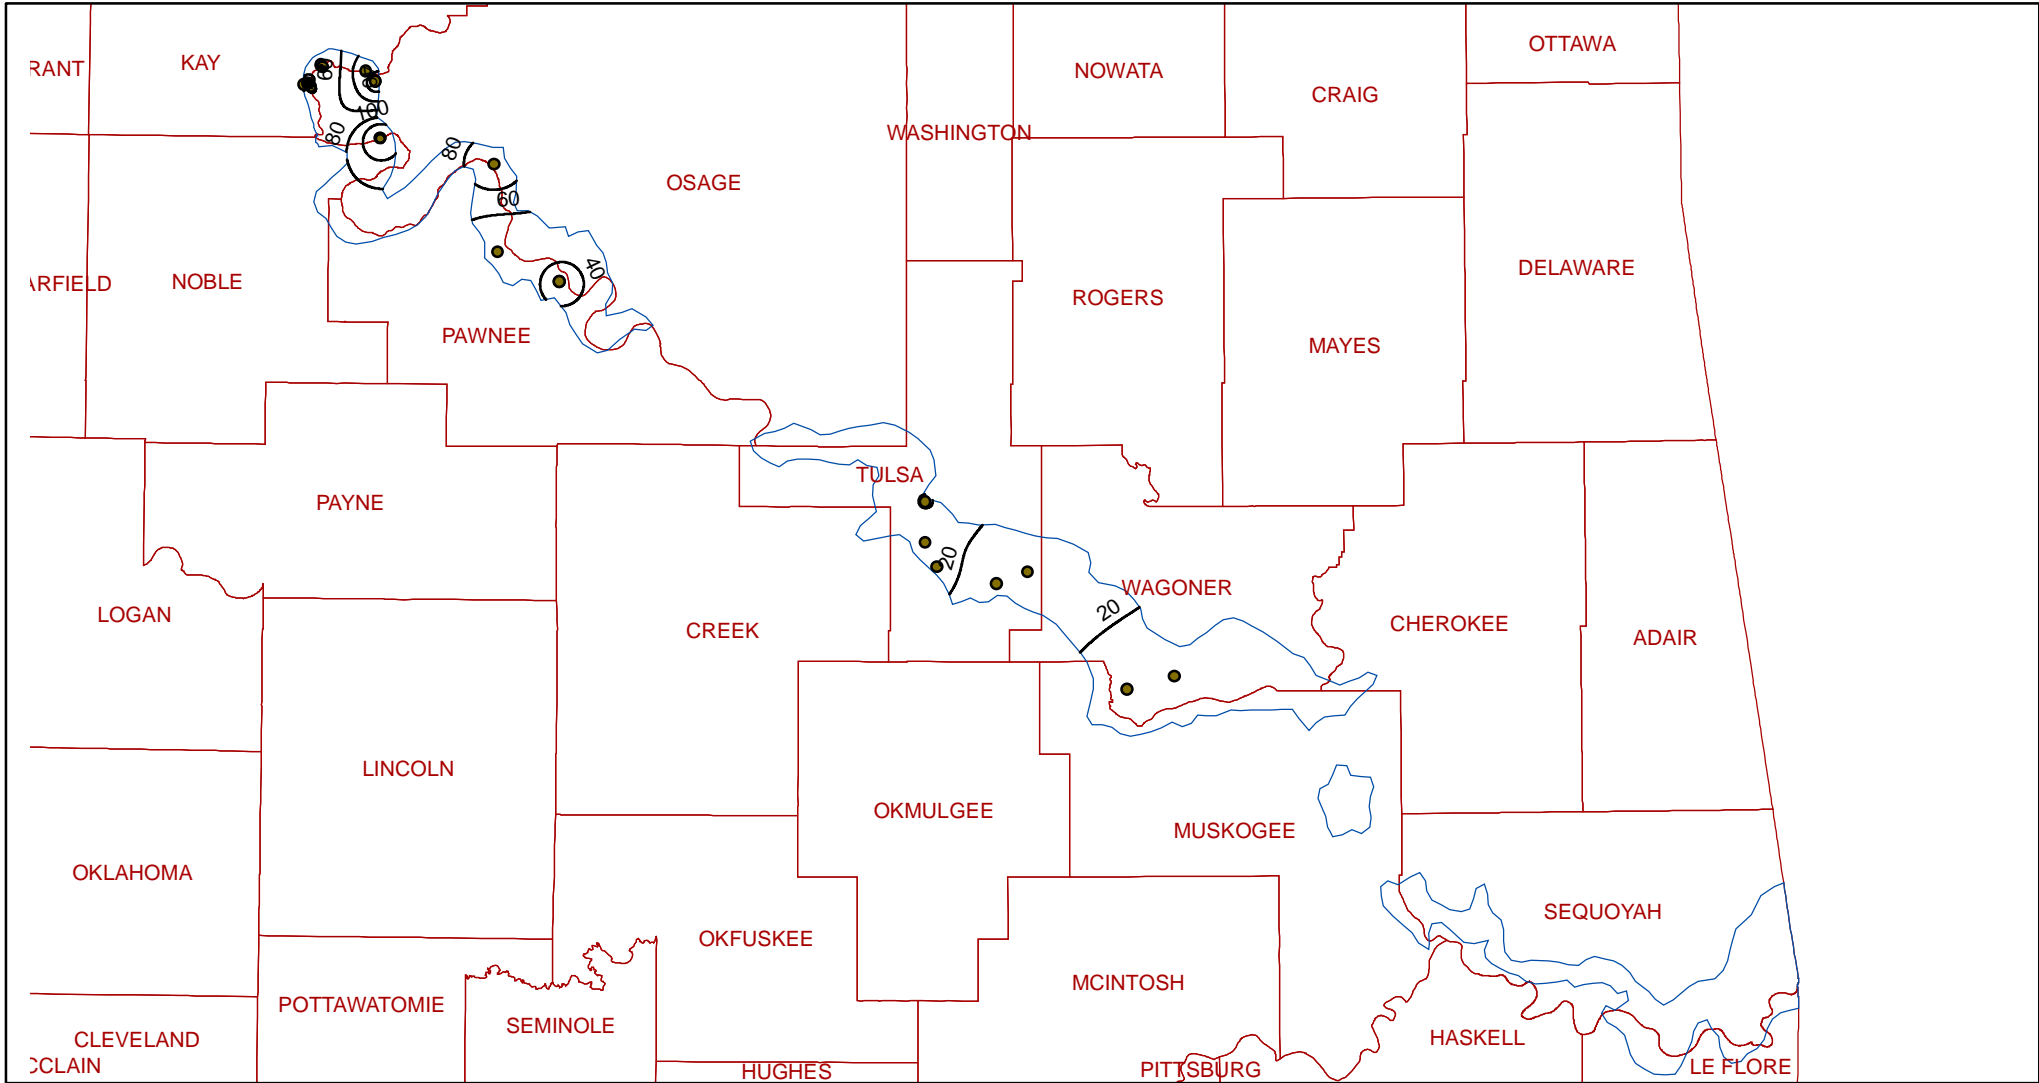

Historical Arkansas Alluvium Sulfate Contour Map

Legend

- H. Arkansas Sulfate Contours
- H. Arkansas Sulfate Contours
- Arkansas Boundary
- County

ArcMap generated 20 mg/L contours