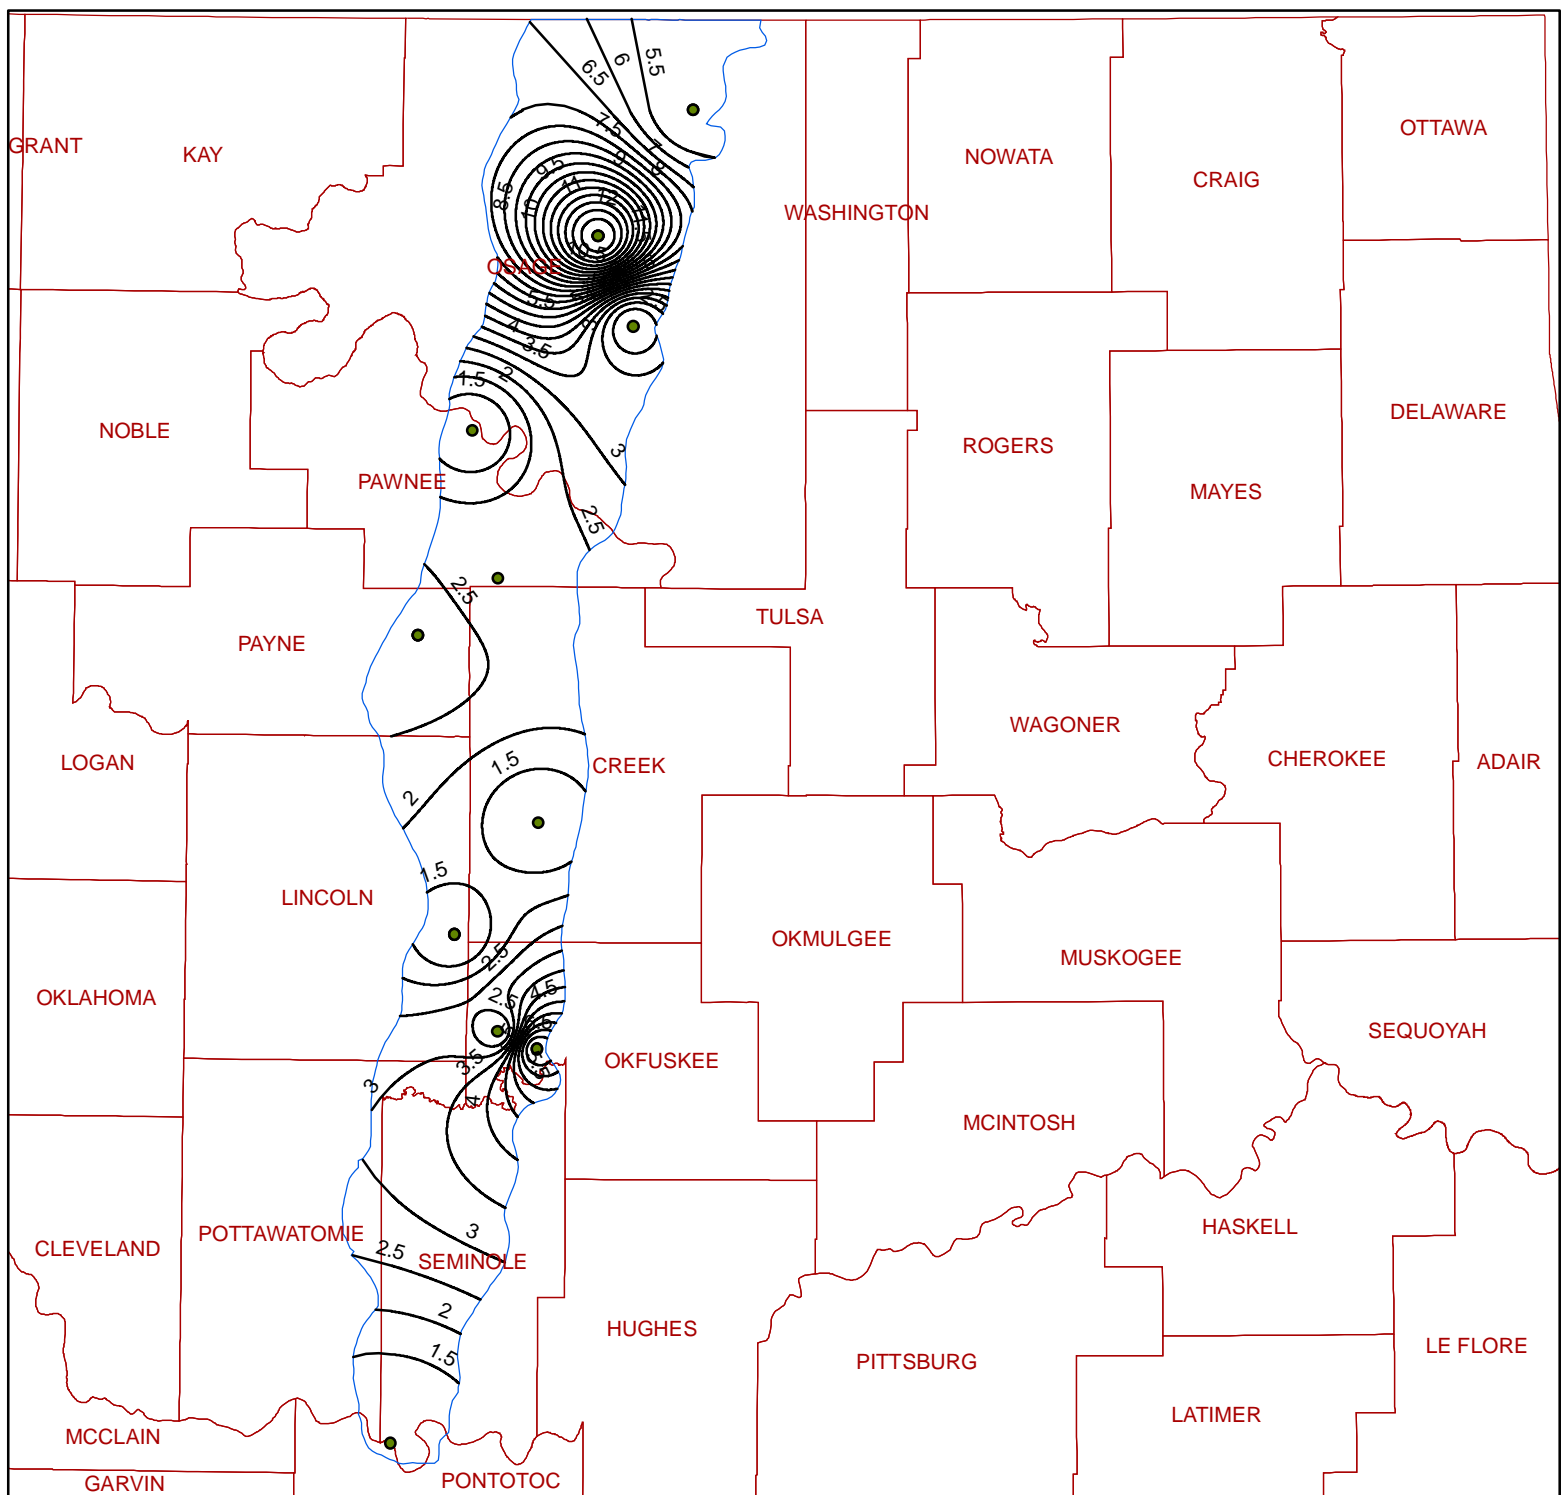

Historical Vamoosa Nitrate Contour Map

Legend

- H. Vamoosa Nitrate Contours
- H. Vamoosa Wells
- ▭ Vamoosa Boundary
- ▭ County

ArcMap generated 0.5 mg/L contours