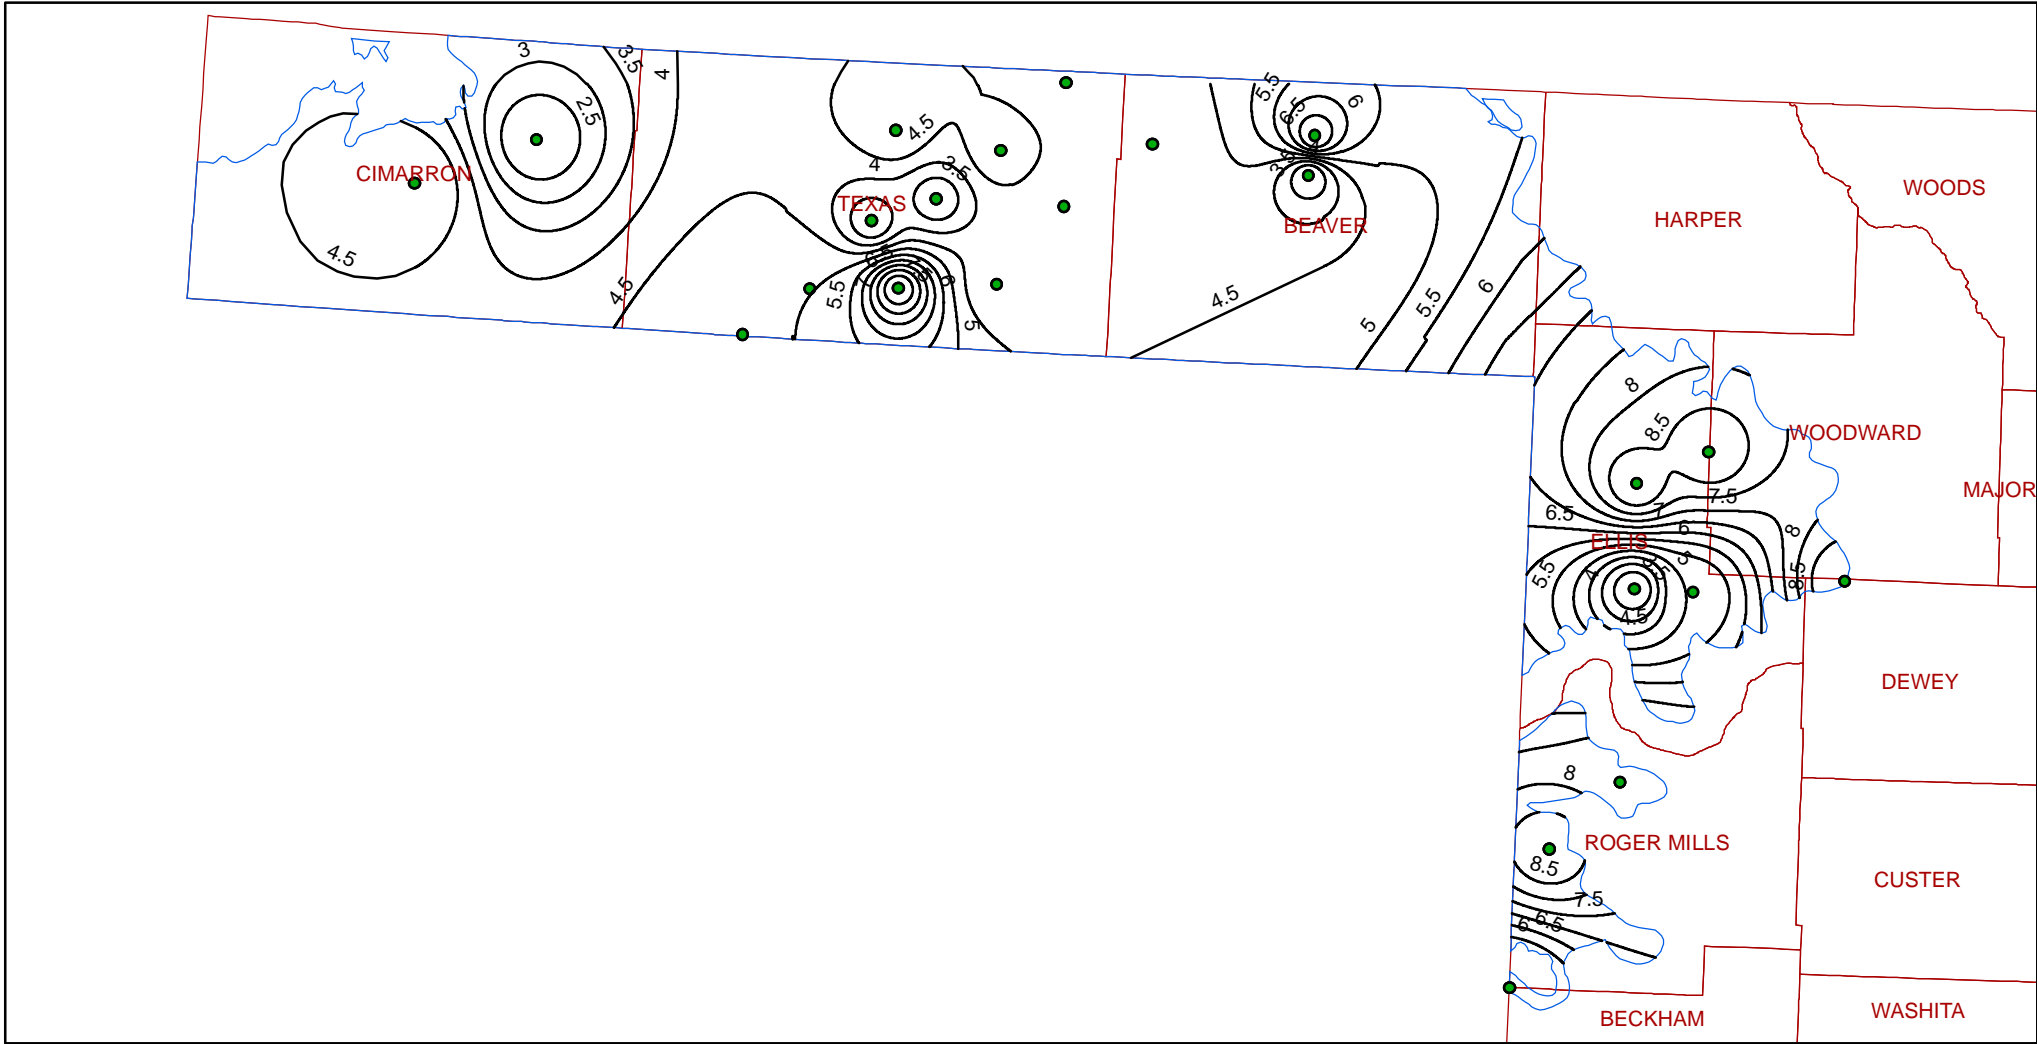

Historical Ogallala Nitrate Contour Map

Legend

- H. Ogallala Nitrate Contours
- H. Ogallala Wells
- Ogallala Boundary
- County

ArcMap generated 0.5 mg/L contours