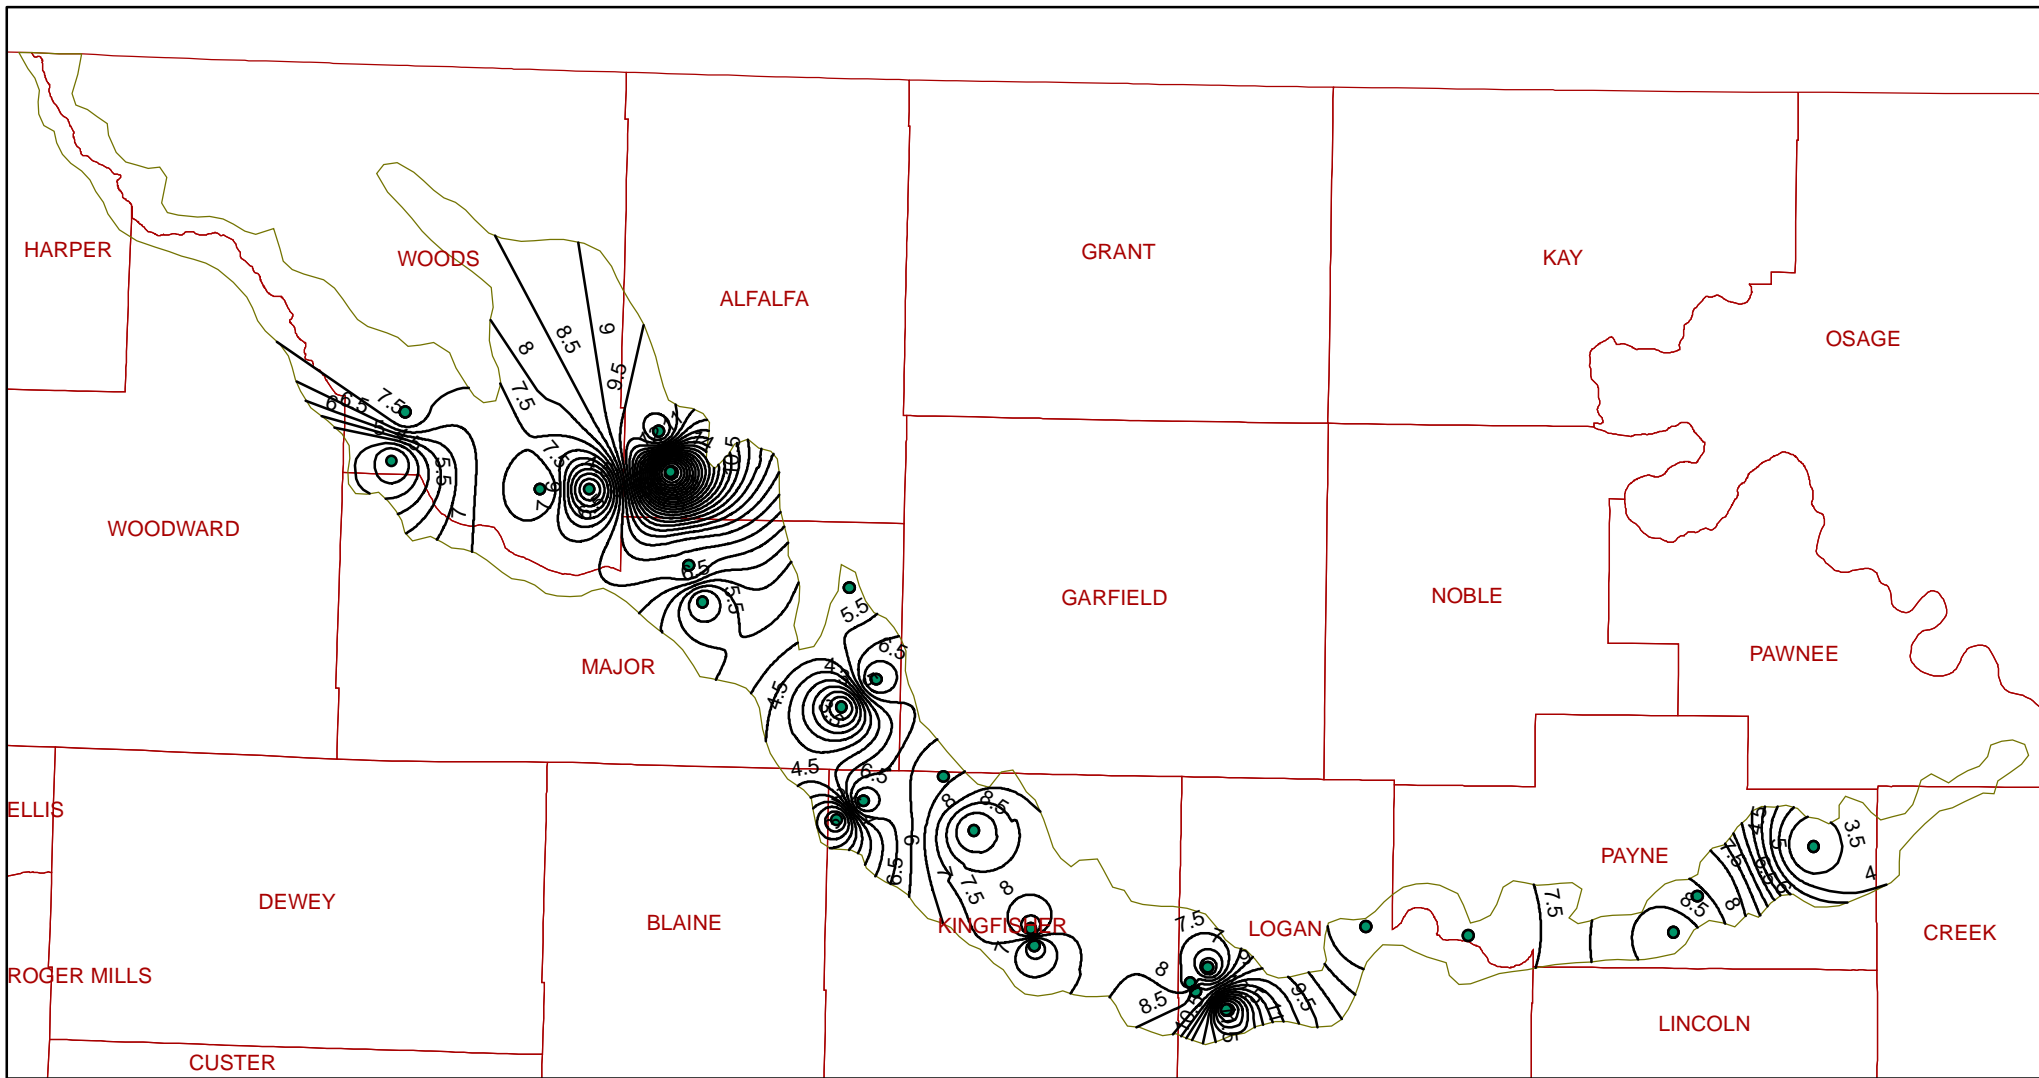

Historical Cimarron Alluvium Nitrate Contour Map

Legend

- H. Cimarron Nitrate Contours
- H. Cimarron Wells
- ▭ Cimarron Boundary
- ▭ County

ArcMap generated 0.5 mg/L contours