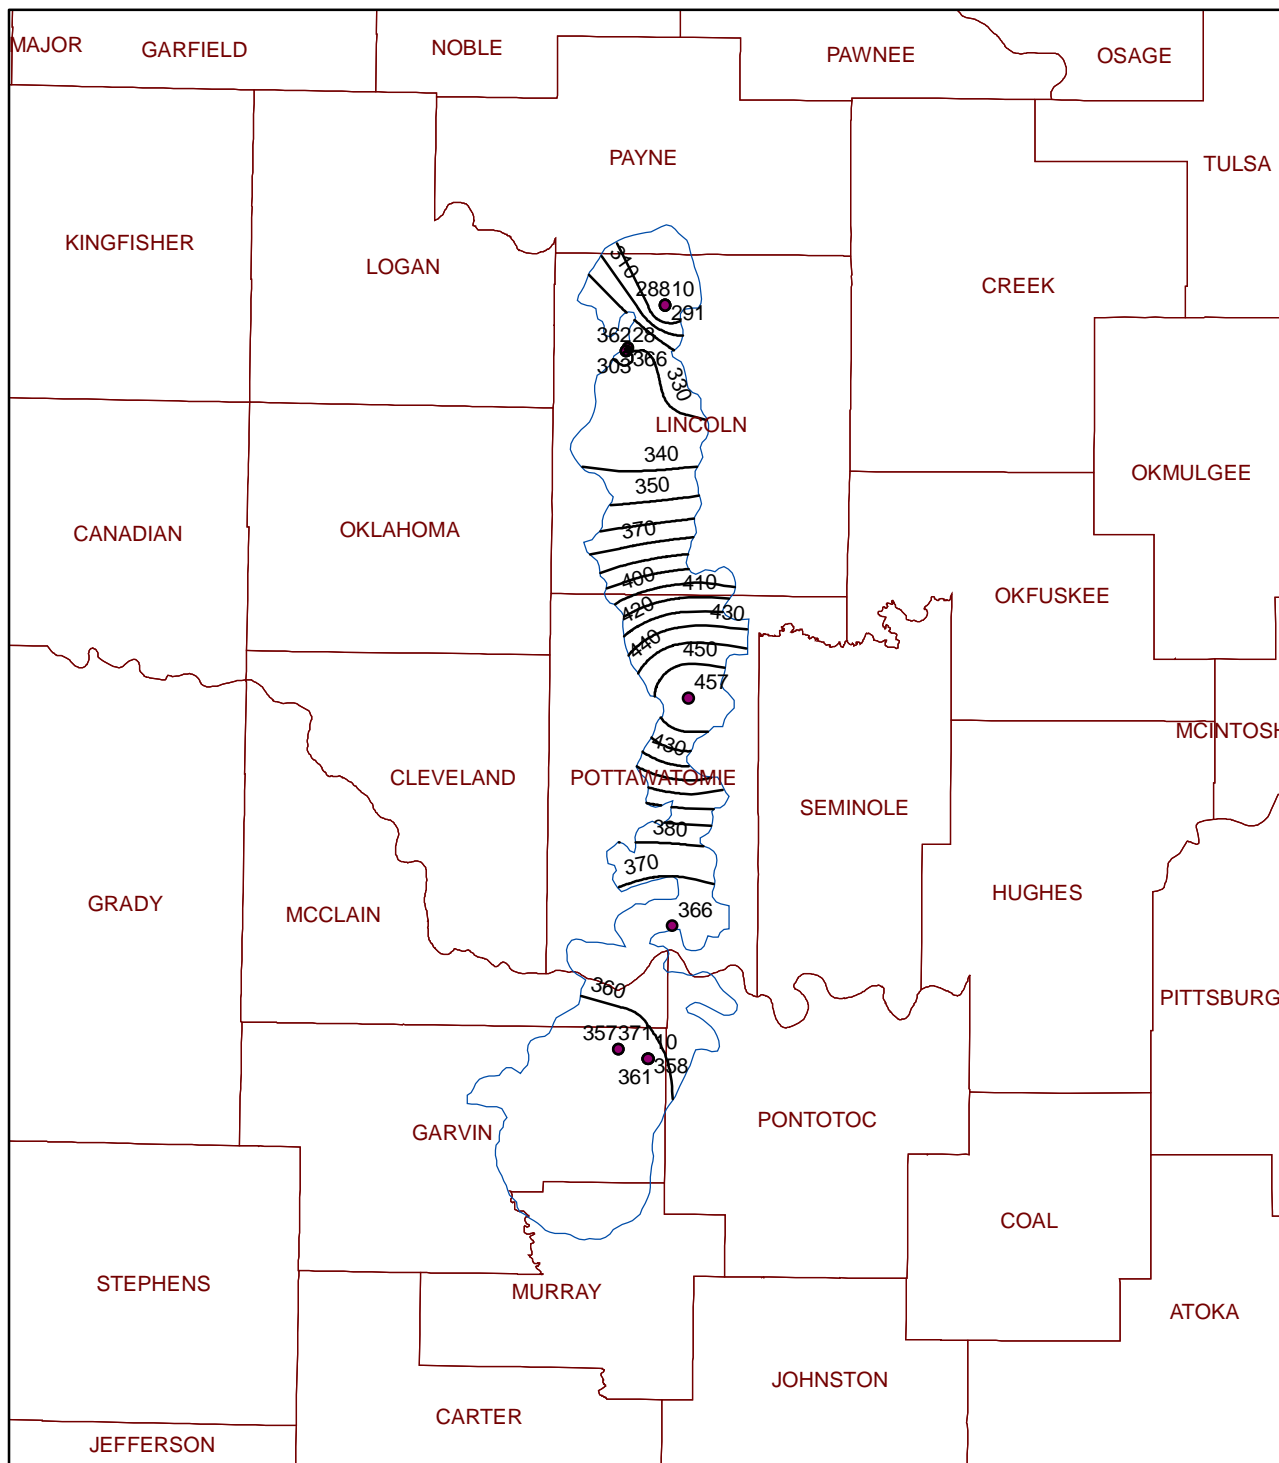

Oscar Total Dissolved Solids Contour Map

Legend

- Oscar Wells
- County
- Oscar TDS Contours
- Oscar Boundary *

ArcMap generated 10 mg/L contours

* only the portion where wells were tested