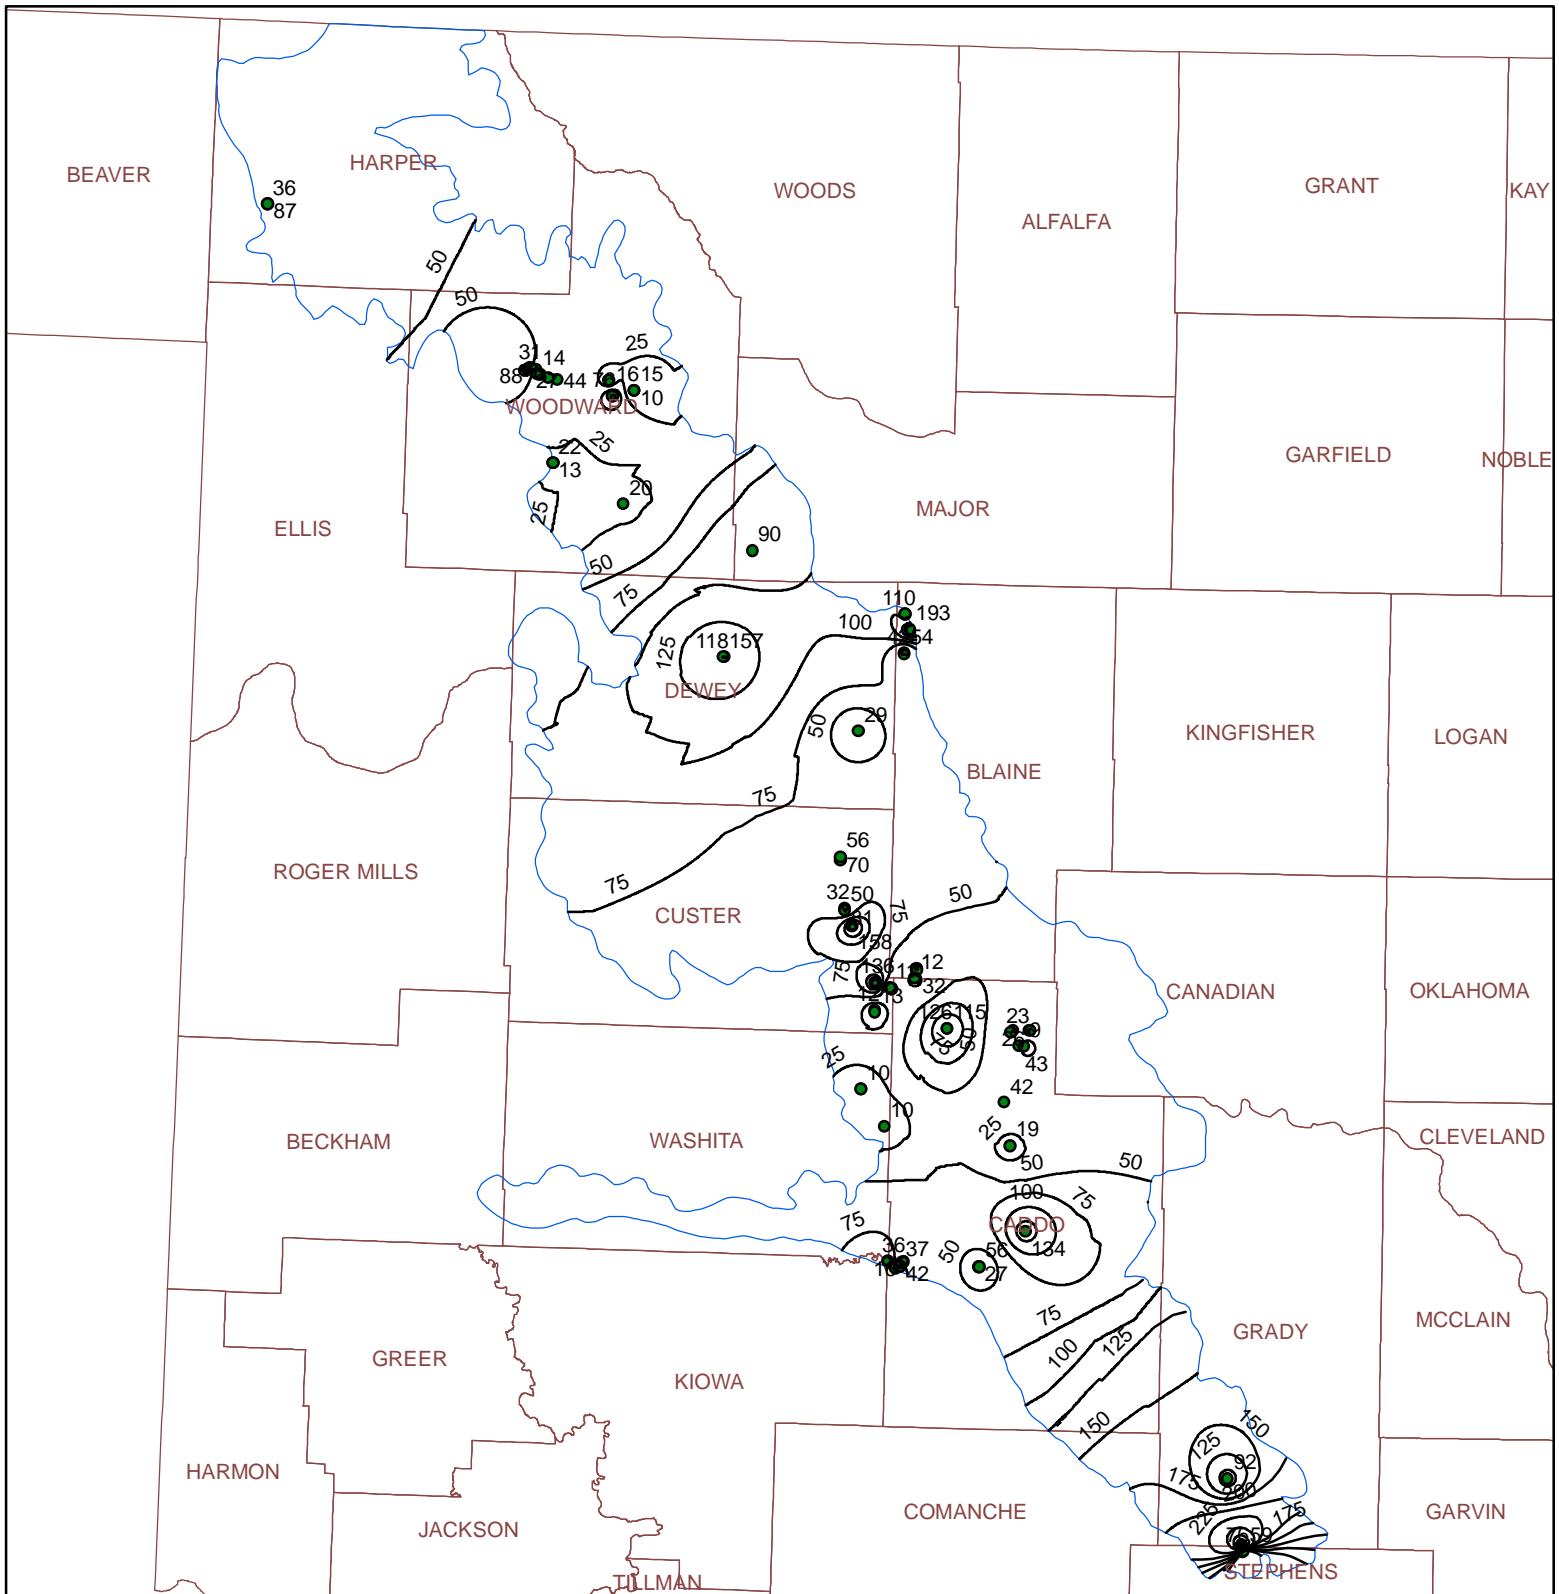

Rush Springs Sulfate Contour Map

Legend

- Rush Springs SO4 Contours
- Rush Springs Wells
- ▭ Rush Springs Boundary
- ▭ County

ArcMap generated 25 mg/L contours