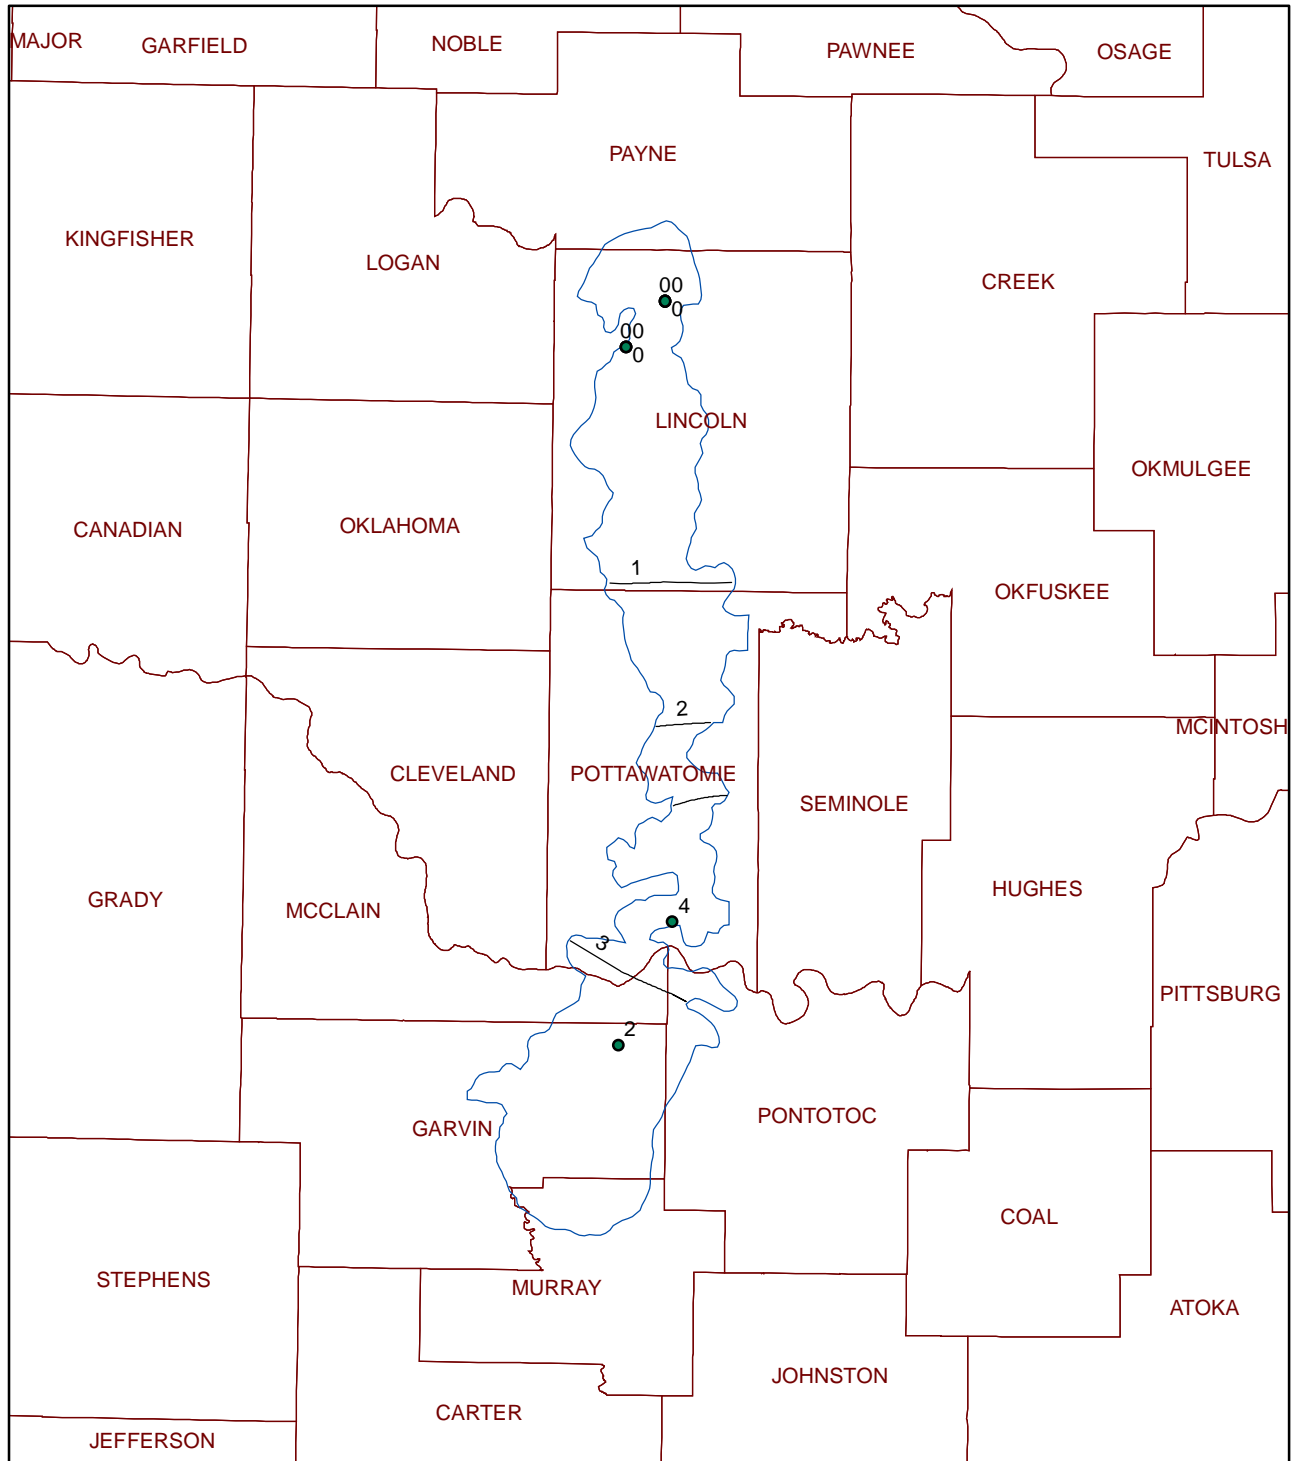

Oscar Nitrate as Nitrogen Contour Map

Legend

- Oscar Wells
- Oscar Boundary *
- County
- Nitrate Contours

ArcMap generated 1 mg/L contours

* only the portion where wells were tested