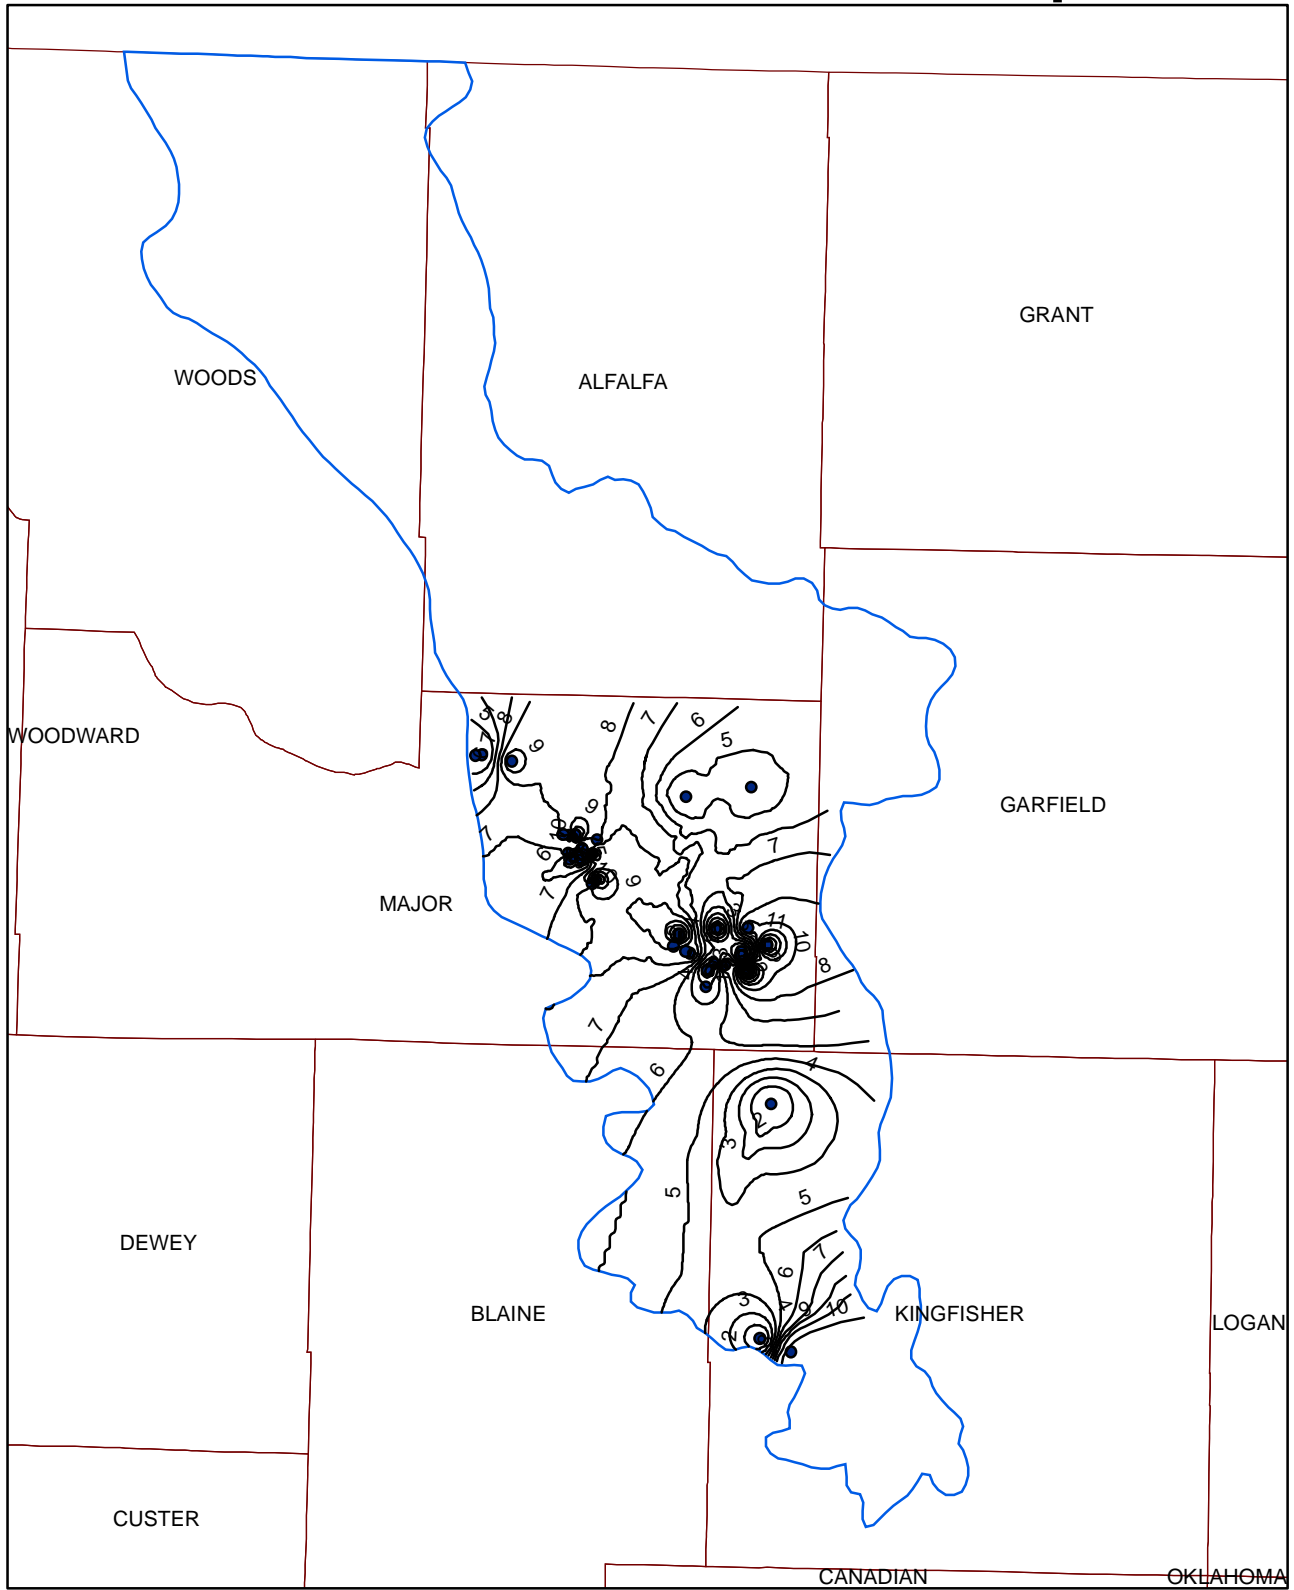

# Cedar Hills Nitrate Contour Map

## Legend

- Cedar Hills N Contours
- Cedar Hills Wells
- ▭ Cedar Hills boundary
- ▭ county

ArcMap generated 1 mg/L contours