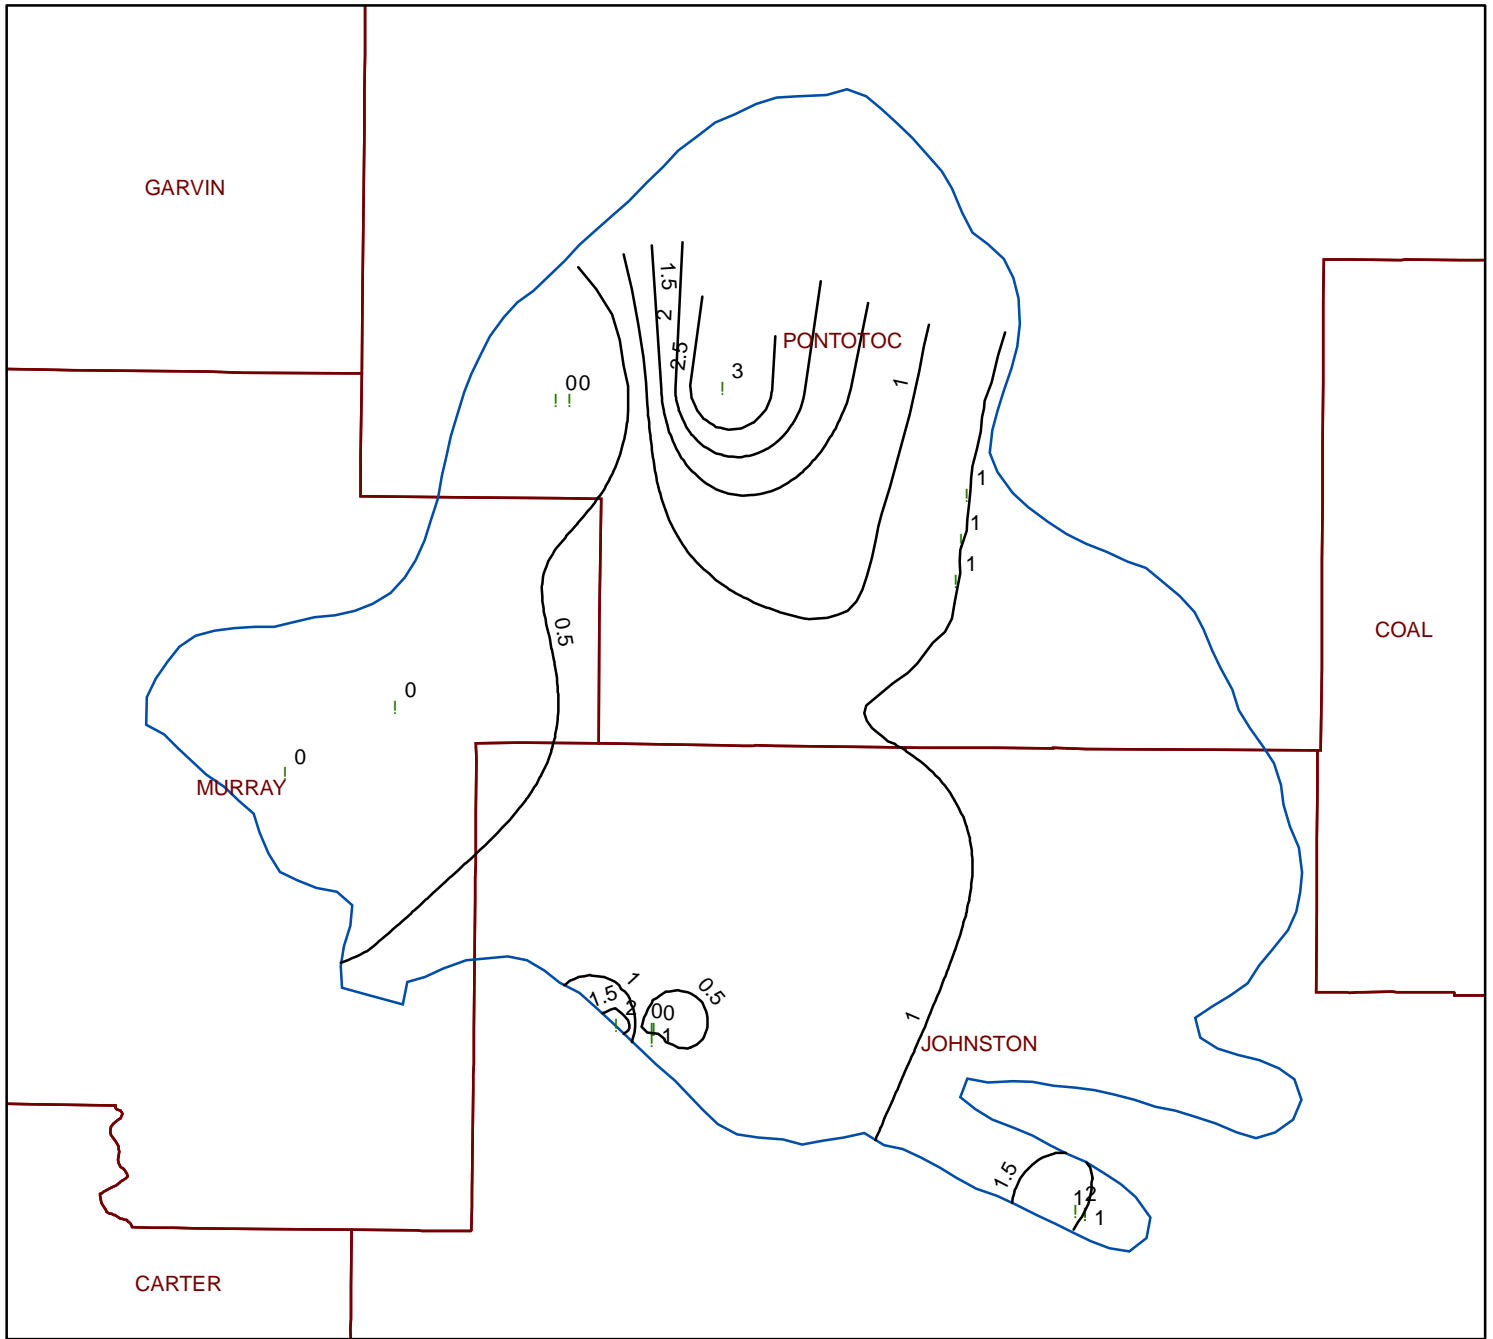

Arb. /Simpson Nitrate as Nitrogen Contour Map

Legend

- ! Arb./Simpson wells
- Arbuckle Simpson Boundary
- County
- Arb./Simpson N Contours

ArcMap generated 0.5 mg/L contours