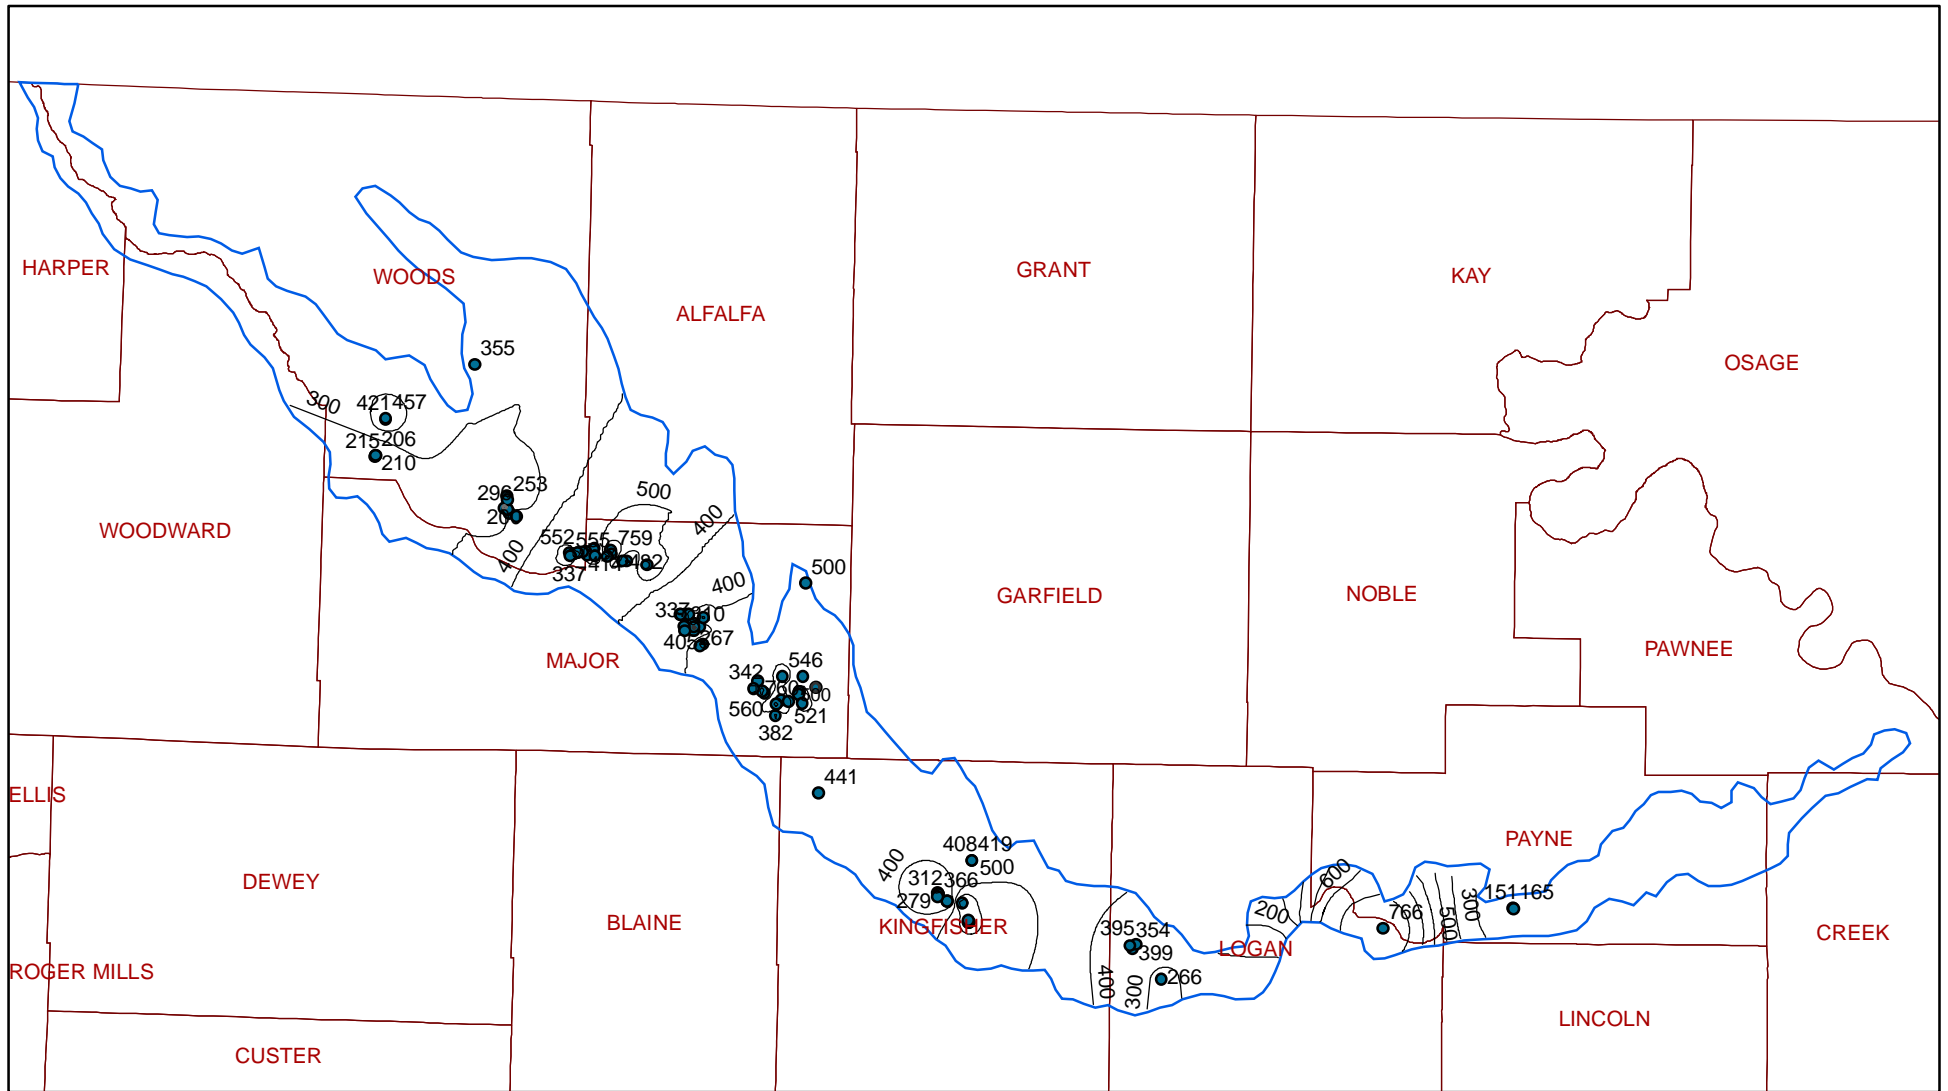

Cimarron Terrace Total Dissolved Solids Contour Map

Legend

- Cimarron TDS Contours
- Cimarron Wells
- ▭ Cimarron Aquifer Boundary
- ▭ county

ArcMap generated 100 mg/L contours