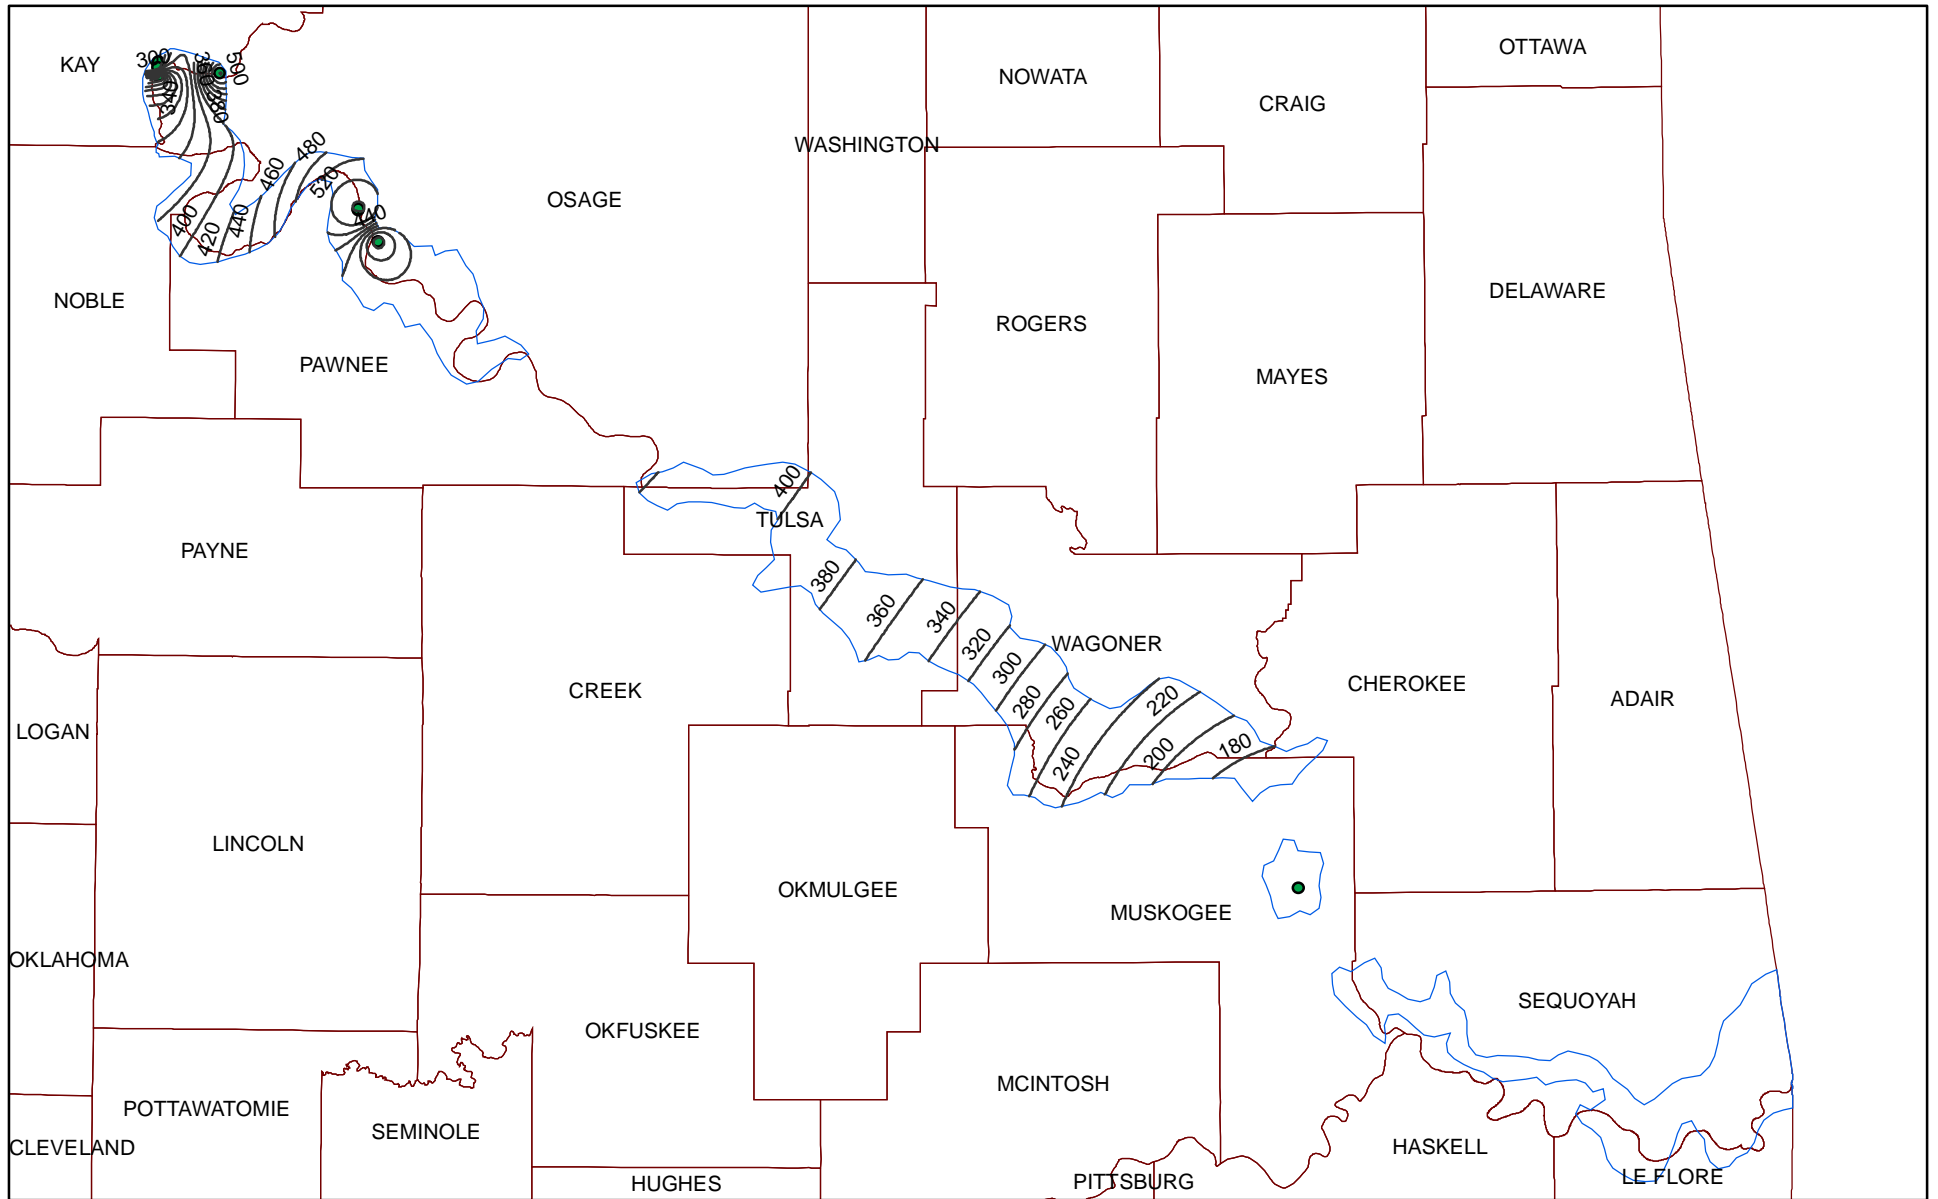

Arkansas Terrace Total Dissolved Solids Contour Map

Legend

- Arkansas TDS contours
- Arkansas Wells
- Arkansas Boundary
- County

30 15 0 30 Miles

ArcMap generated 20 mg/L contours