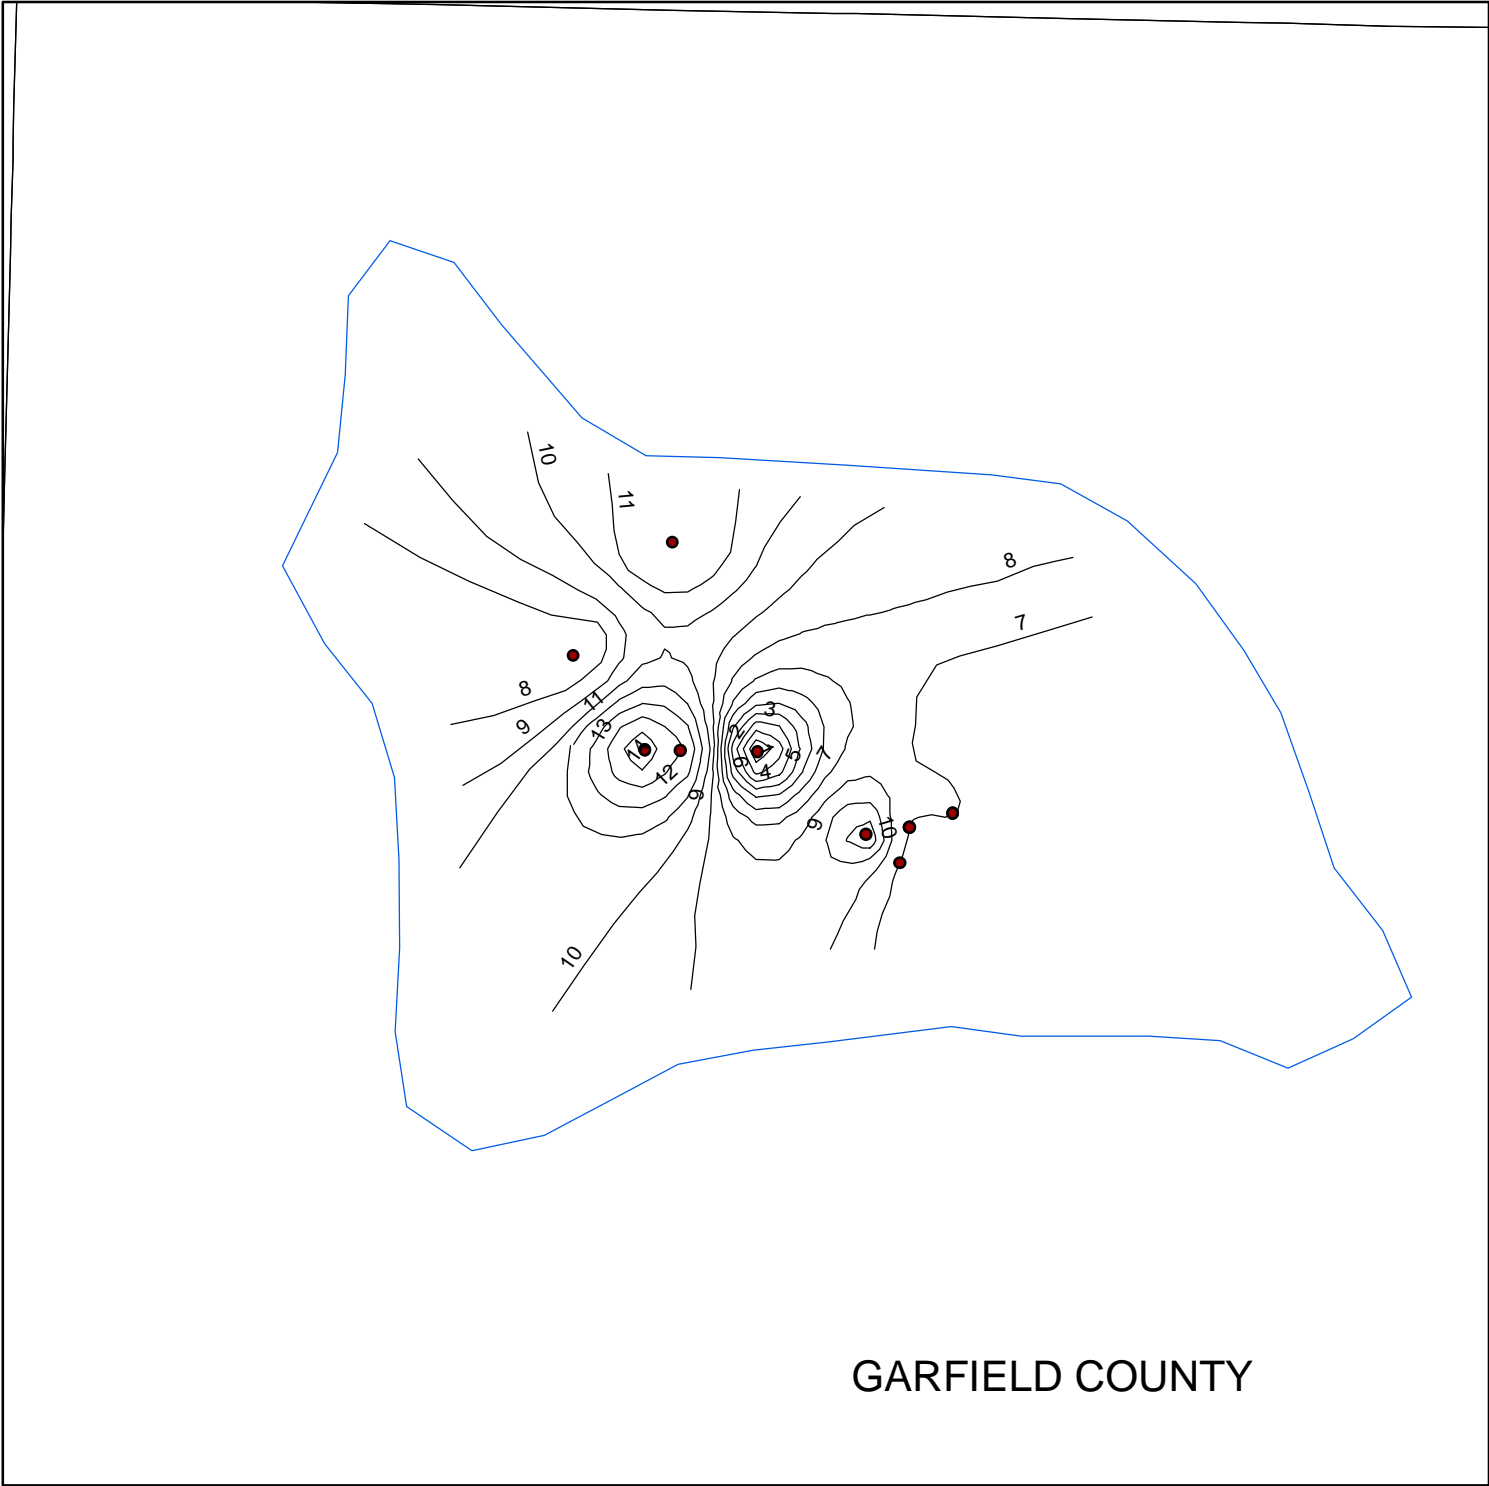

Enid Terrace Nitrate Contour Map

Legend

- Enid Nitrate Contours
- Enid Terrace Boundary
- County
- Enid Terrace Wells

ArcMap generated 1 mg/L contours